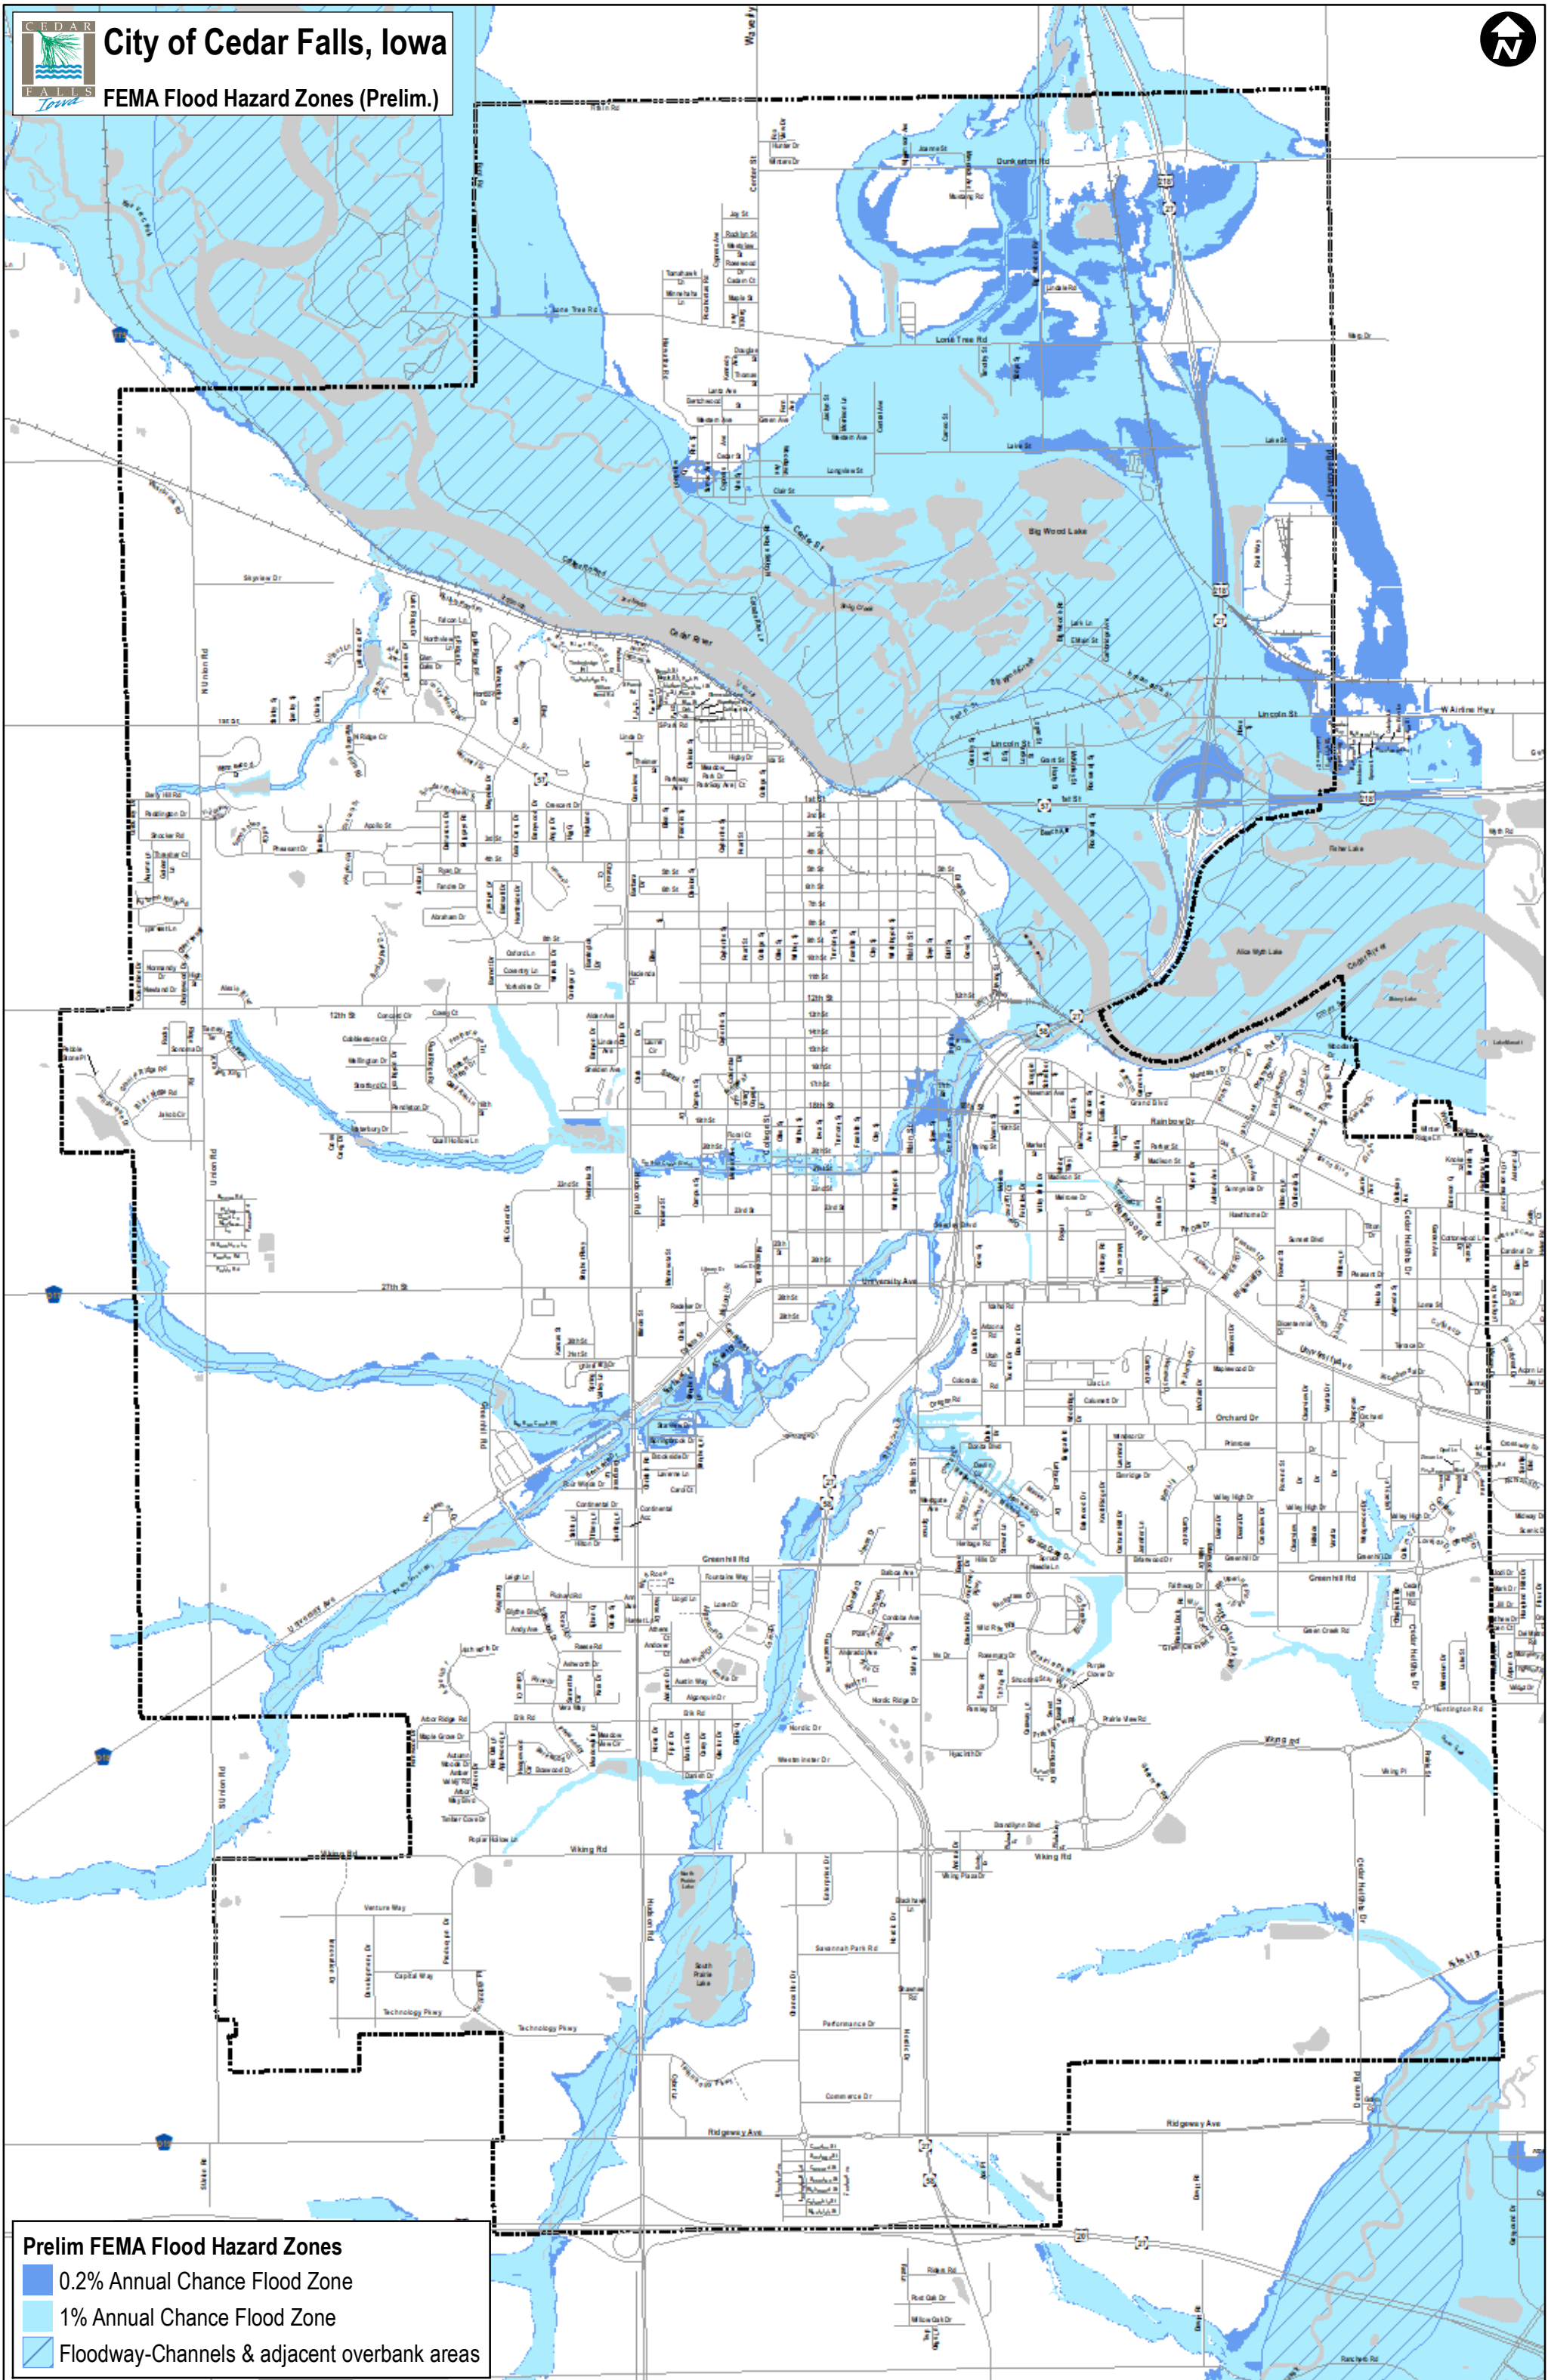

# City of Cedar Falls, Iowa

## FEMA Flood Hazard Zones (Prelim.)

**Prelim FEMA Flood Hazard Zones**

- 0.2% Annual Chance Flood Zone
- 1% Annual Chance Flood Zone
- Floodway-Channels & adjacent overbank areas