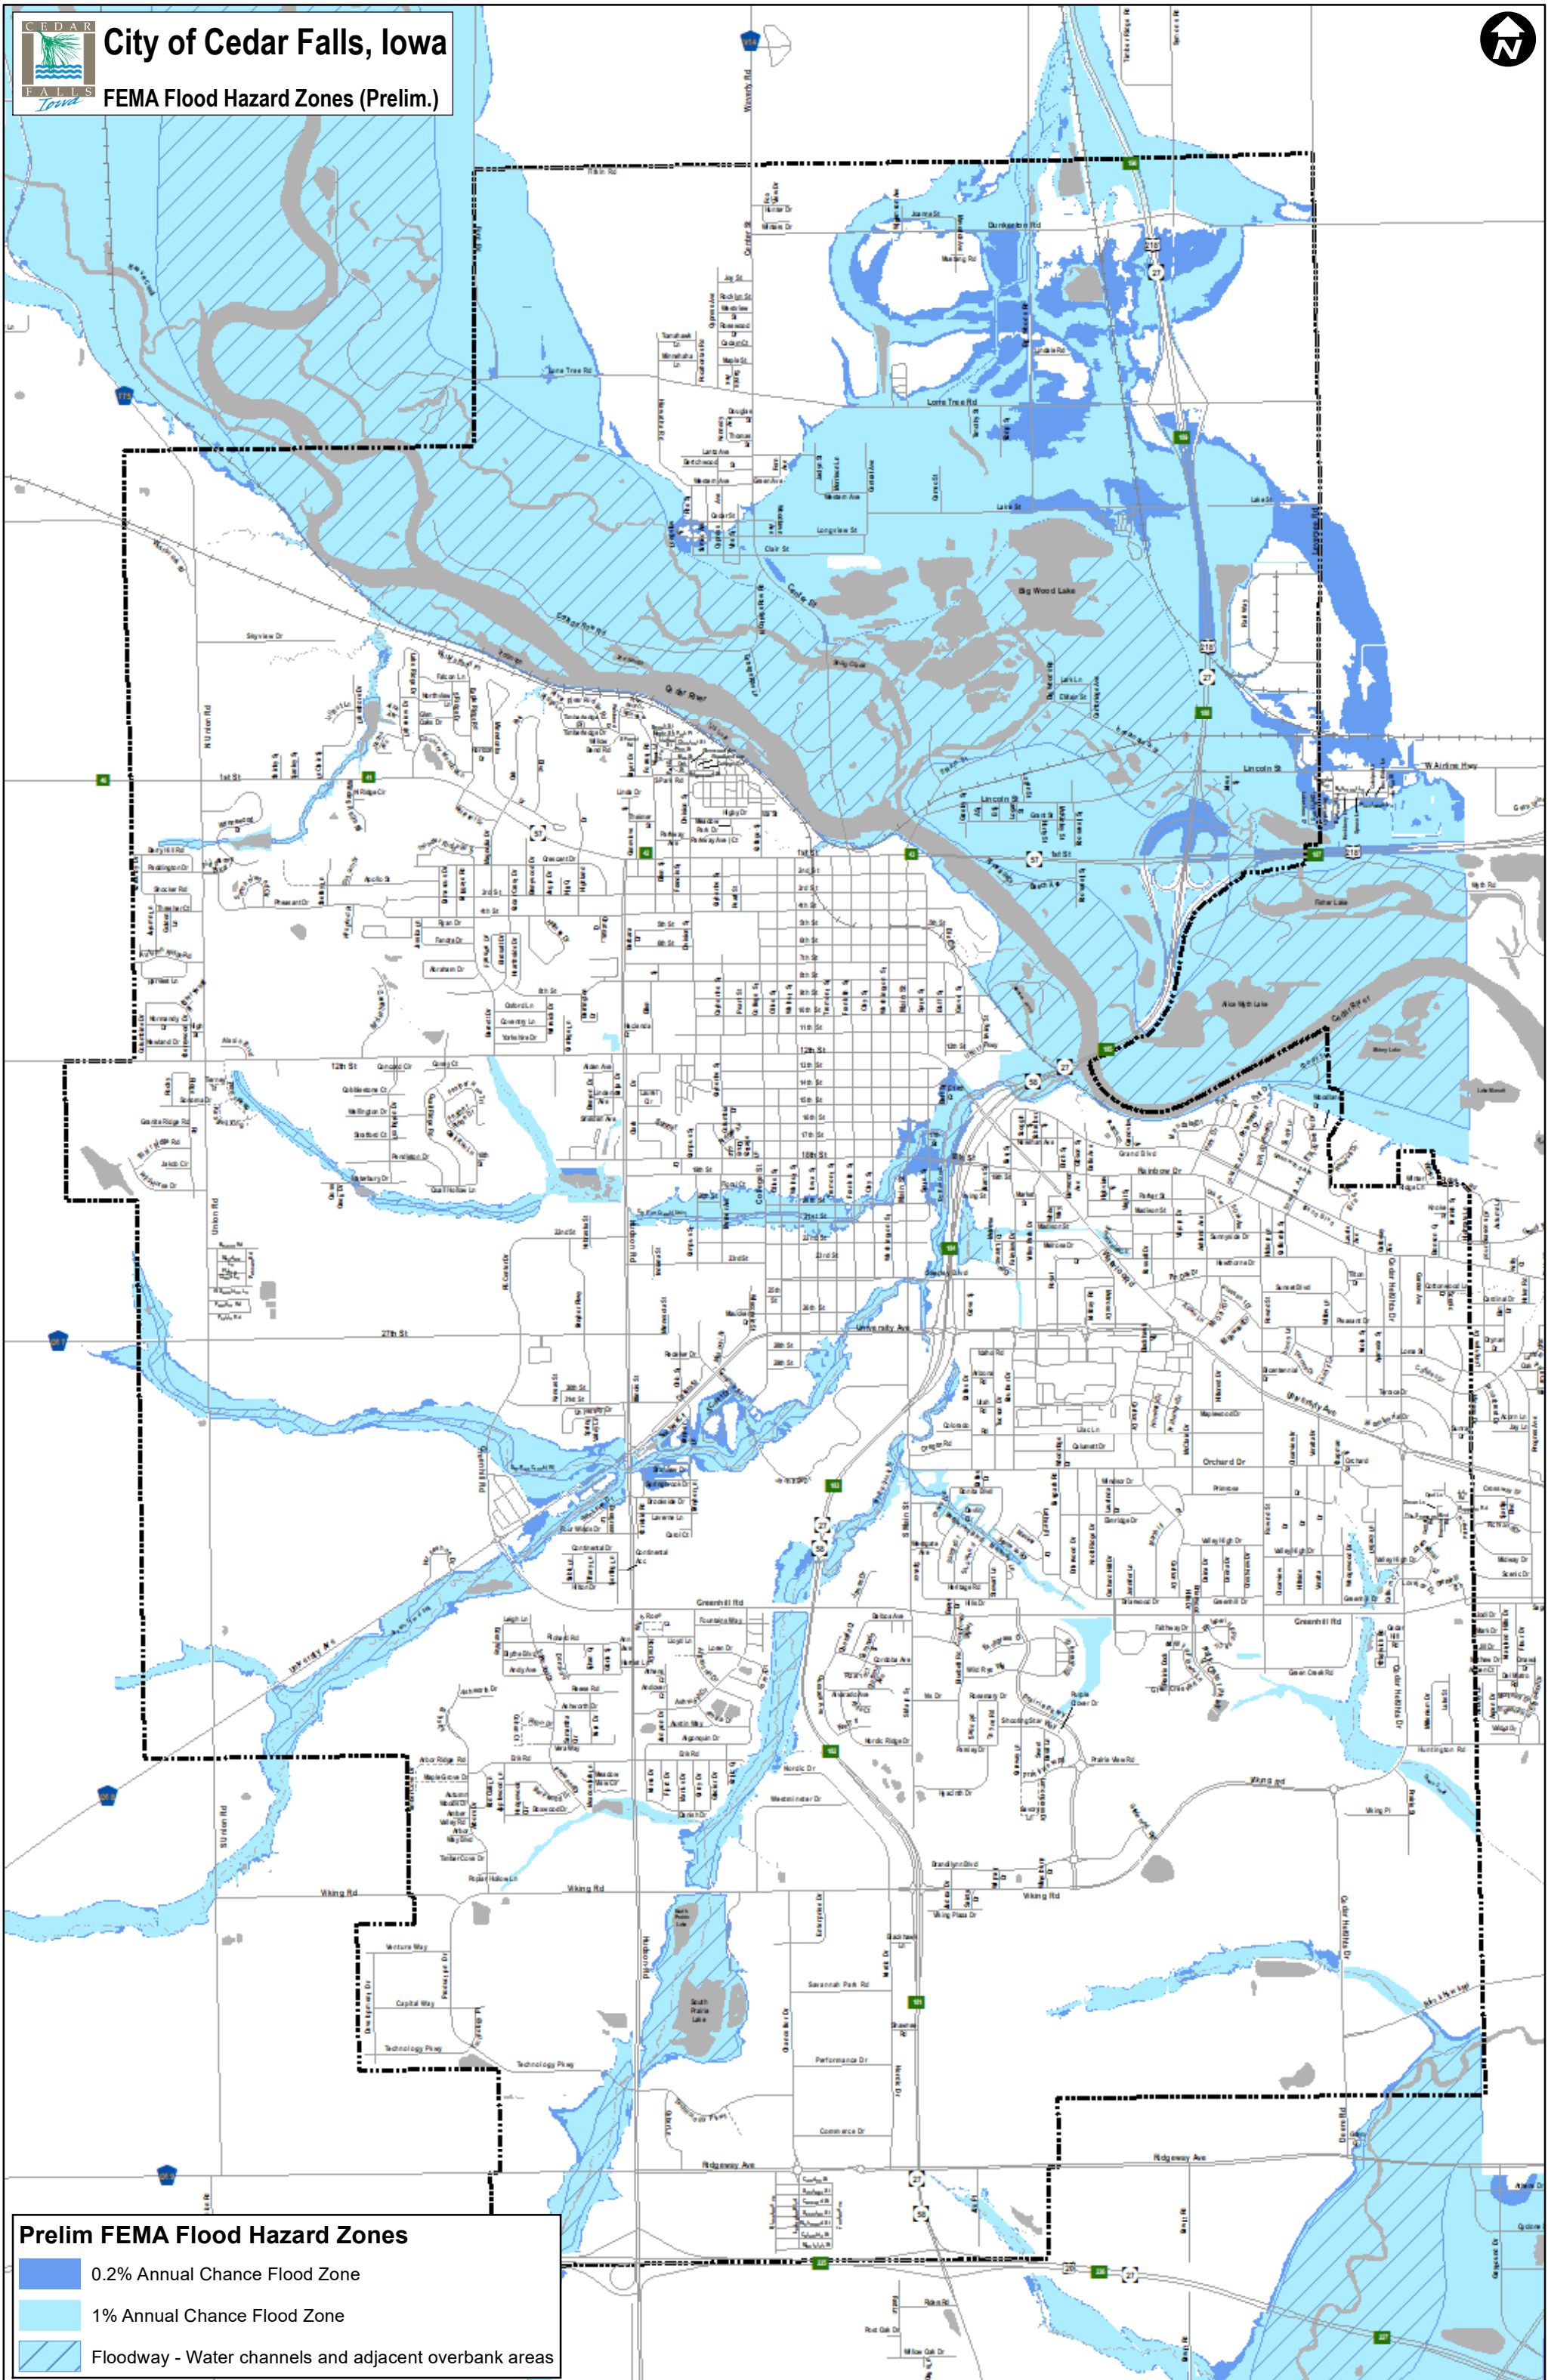

# City of Cedar Falls, Iowa

## FEMA Flood Hazard Zones (Prelim.)

**Prelim FEMA Flood Hazard Zones**

- 0.2% Annual Chance Flood Zone
- 1% Annual Chance Flood Zone
- Floodway - Water channels and adjacent overbank areas