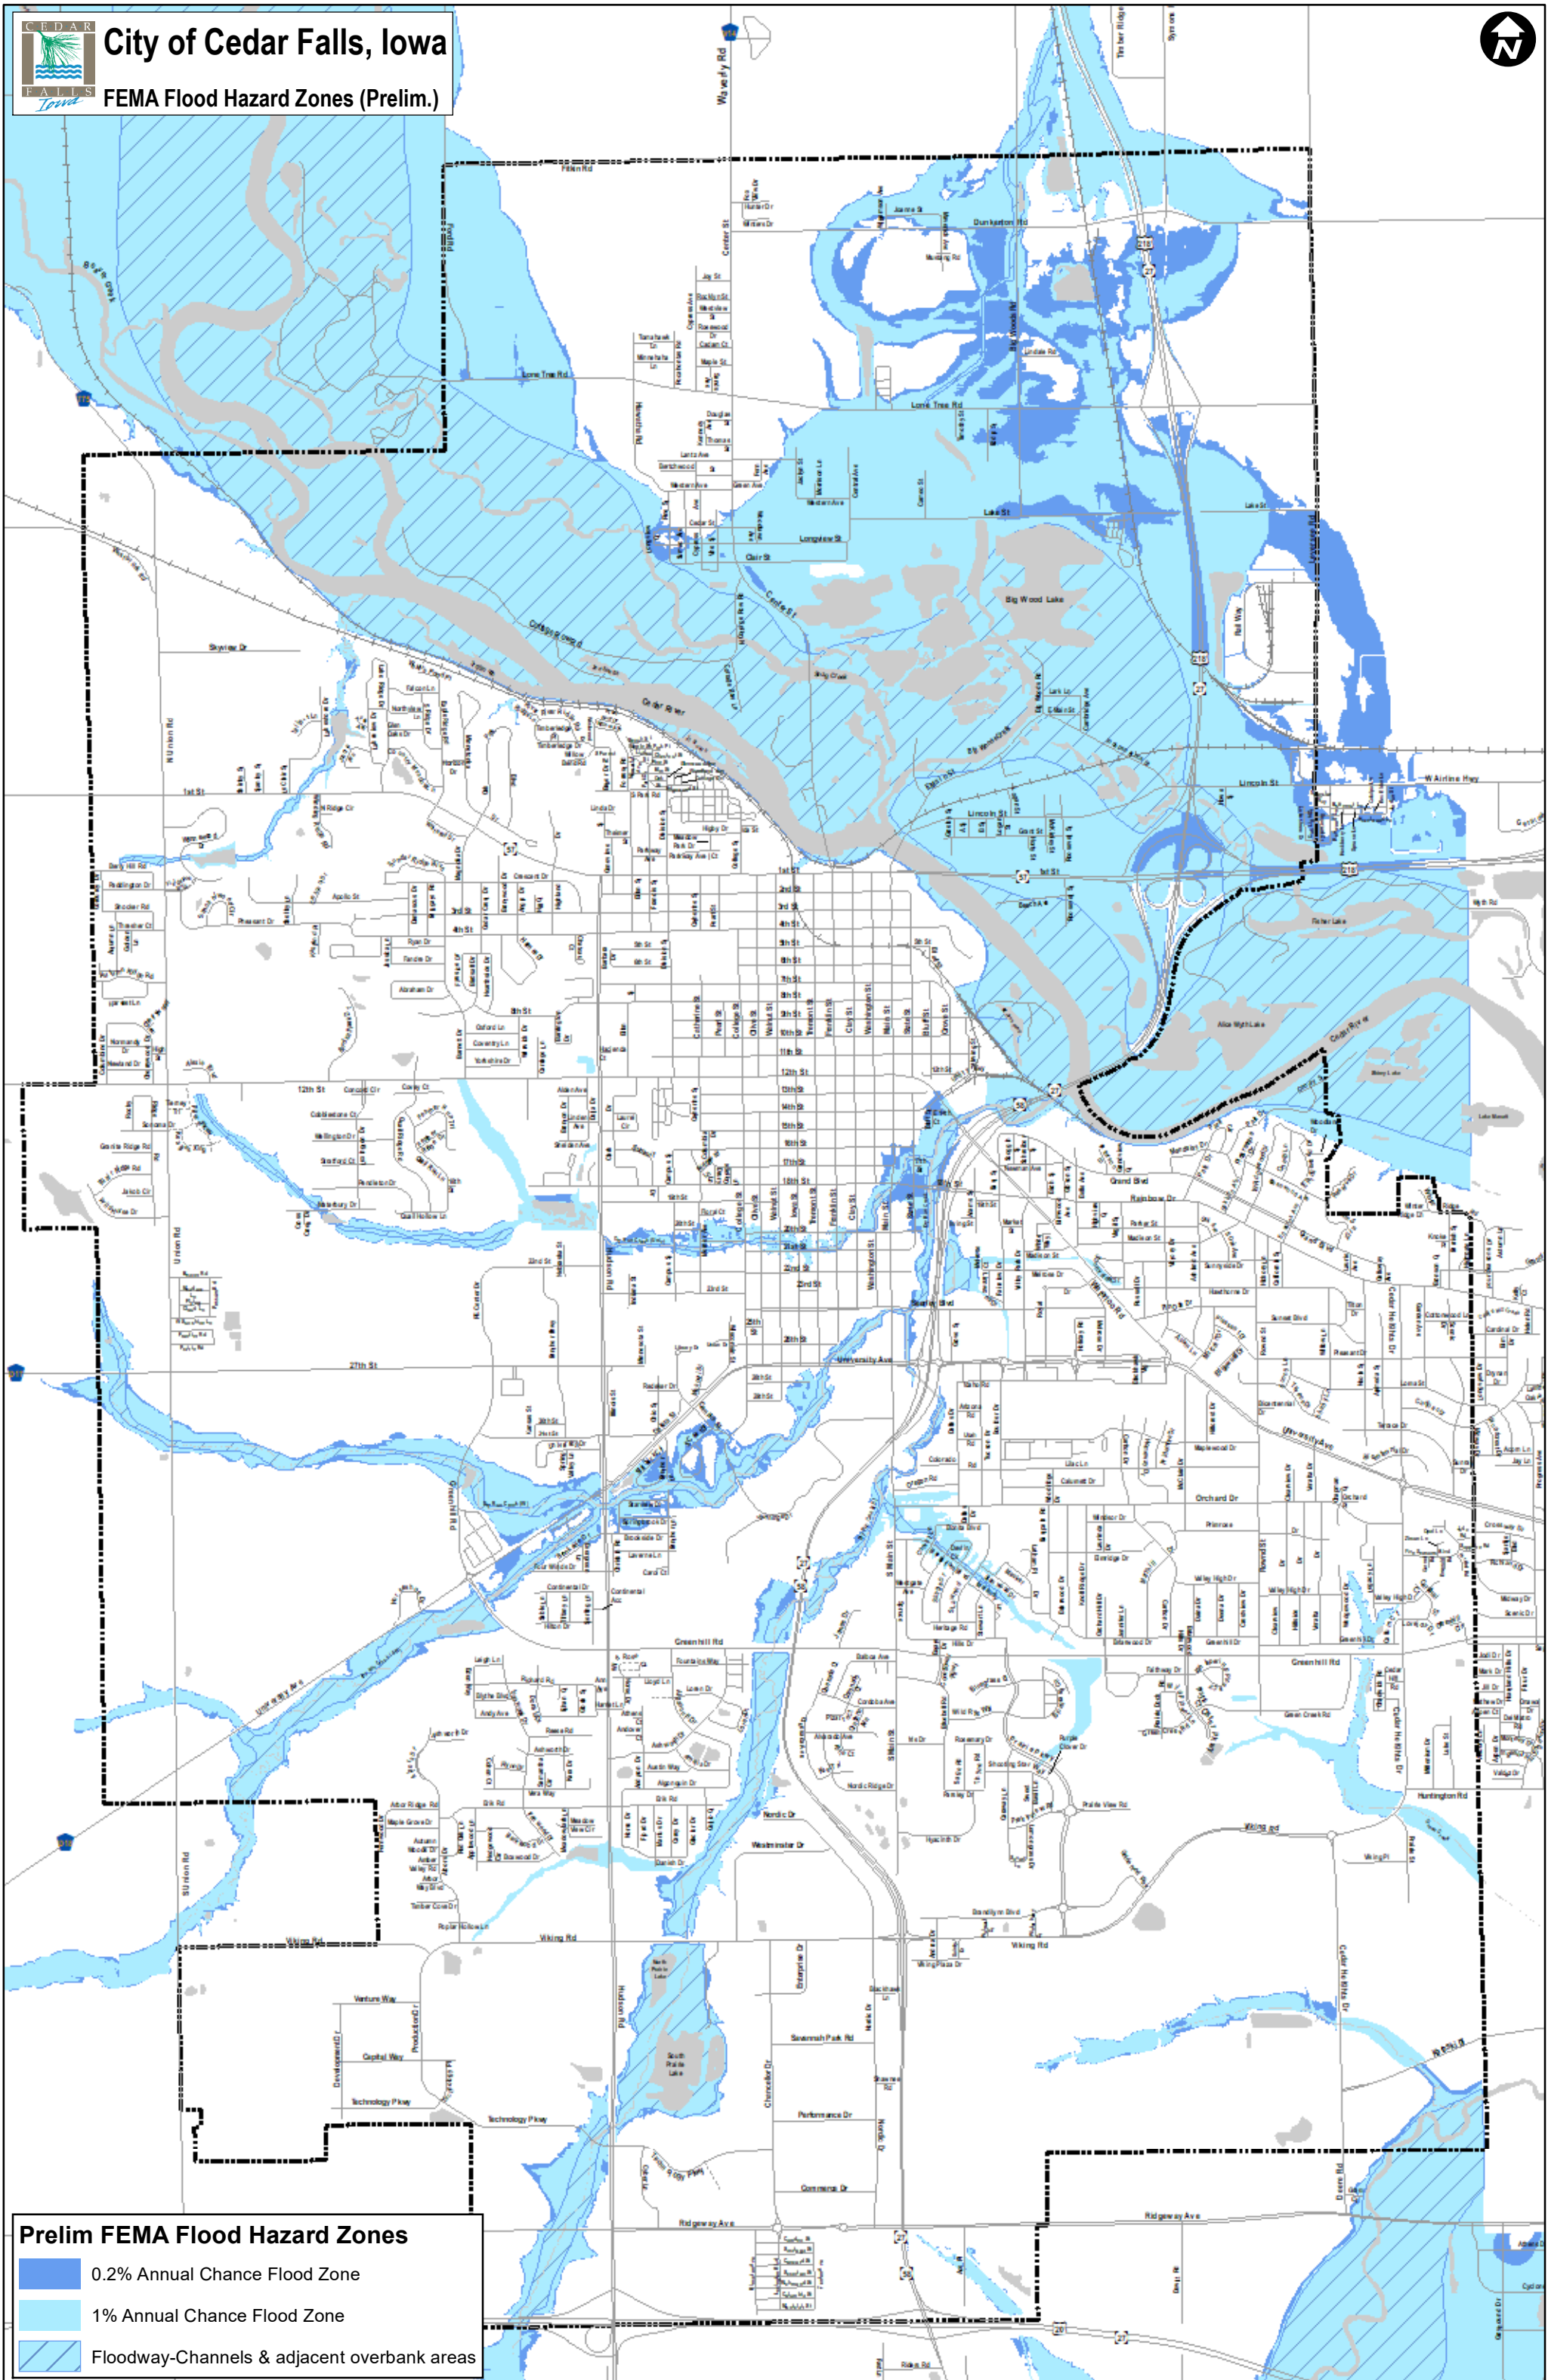

# City of Cedar Falls, Iowa

## FEMA Flood Hazard Zones (Prelim.)

**Prelim FEMA Flood Hazard Zones**

- 0.2% Annual Chance Flood Zone
- 1% Annual Chance Flood Zone
- Floodway-Channels & adjacent overbank areas