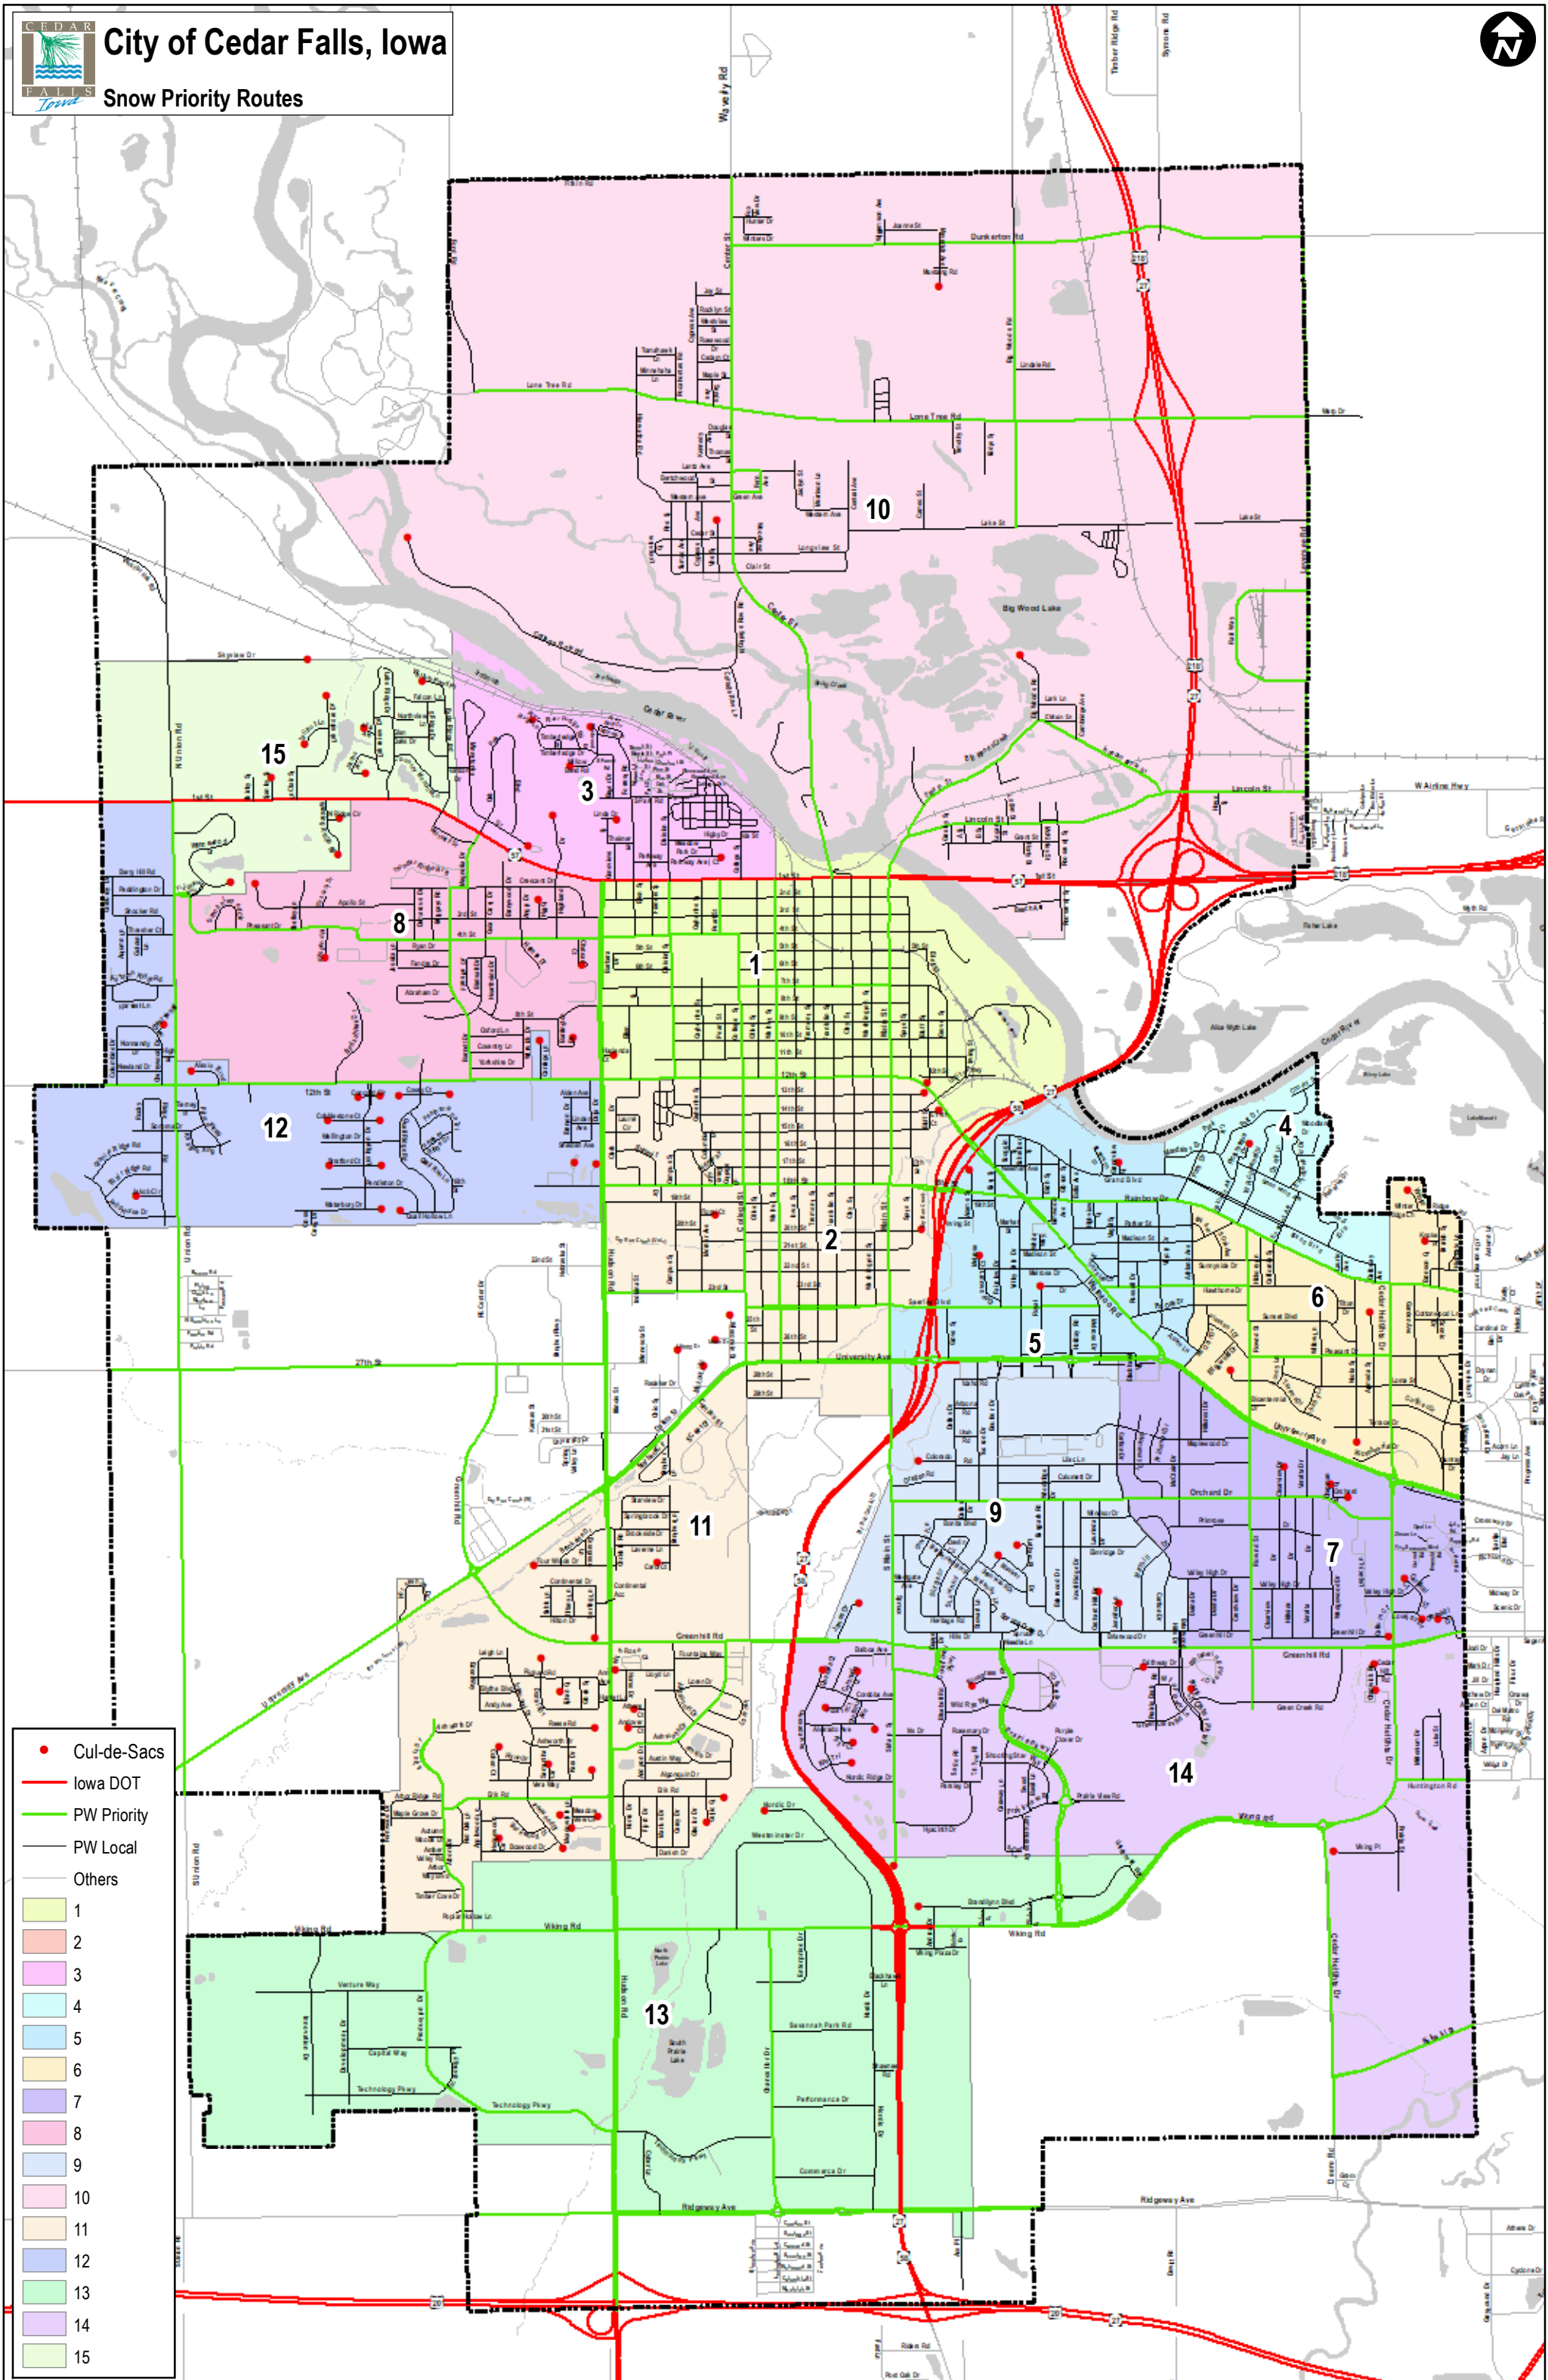

City of Cedar Falls, Iowa

Snow Priority Routes

- Cul-de-Sacs
 - Iowa DOT
 - PW Priority
 - PW Local
 - Others
- | |
|----|
| 1 |
| 2 |
| 3 |
| 4 |
| 5 |
| 6 |
| 7 |
| 8 |
| 9 |
| 10 |
| 11 |
| 12 |
| 13 |
| 14 |
| 15 |