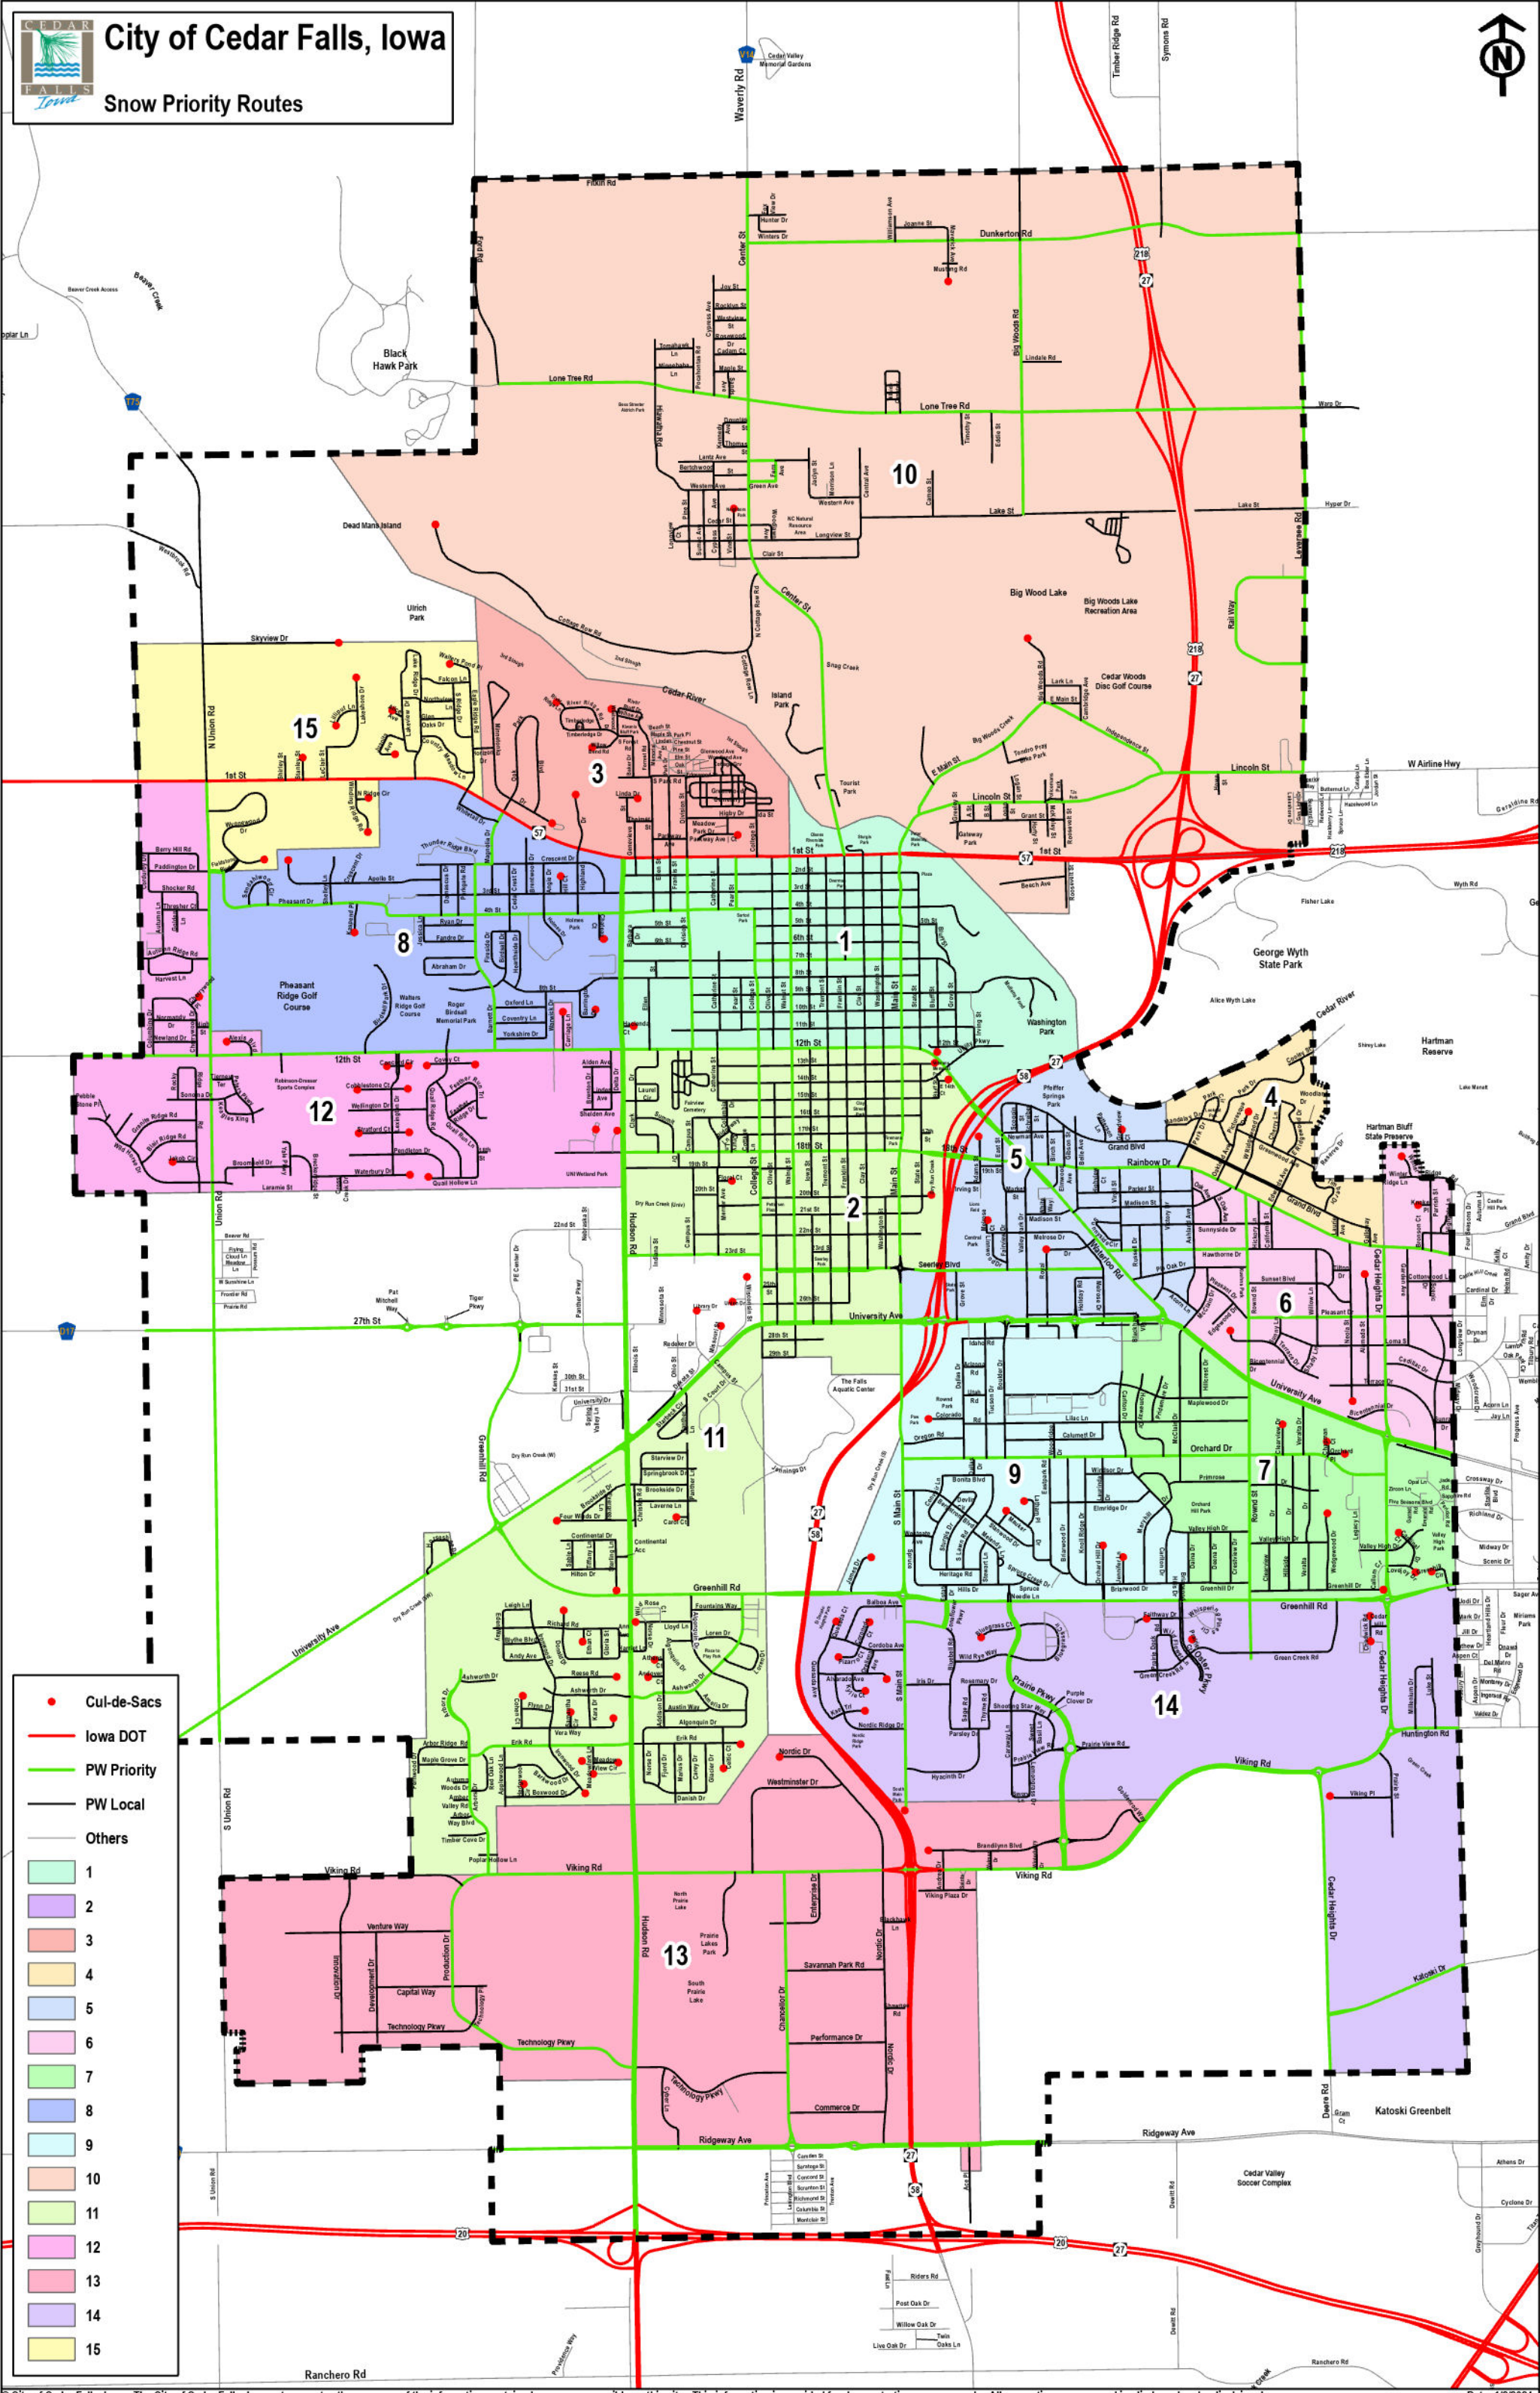

City of Cedar Falls, Iowa

Snow Priority Routes

- Cul-de-Sacs
 - Iowa DOT
 - PW Priority
 - PW Local
 - Others
- | |
|----|
| 1 |
| 2 |
| 3 |
| 4 |
| 5 |
| 6 |
| 7 |
| 8 |
| 9 |
| 10 |
| 11 |
| 12 |
| 13 |
| 14 |
| 15 |