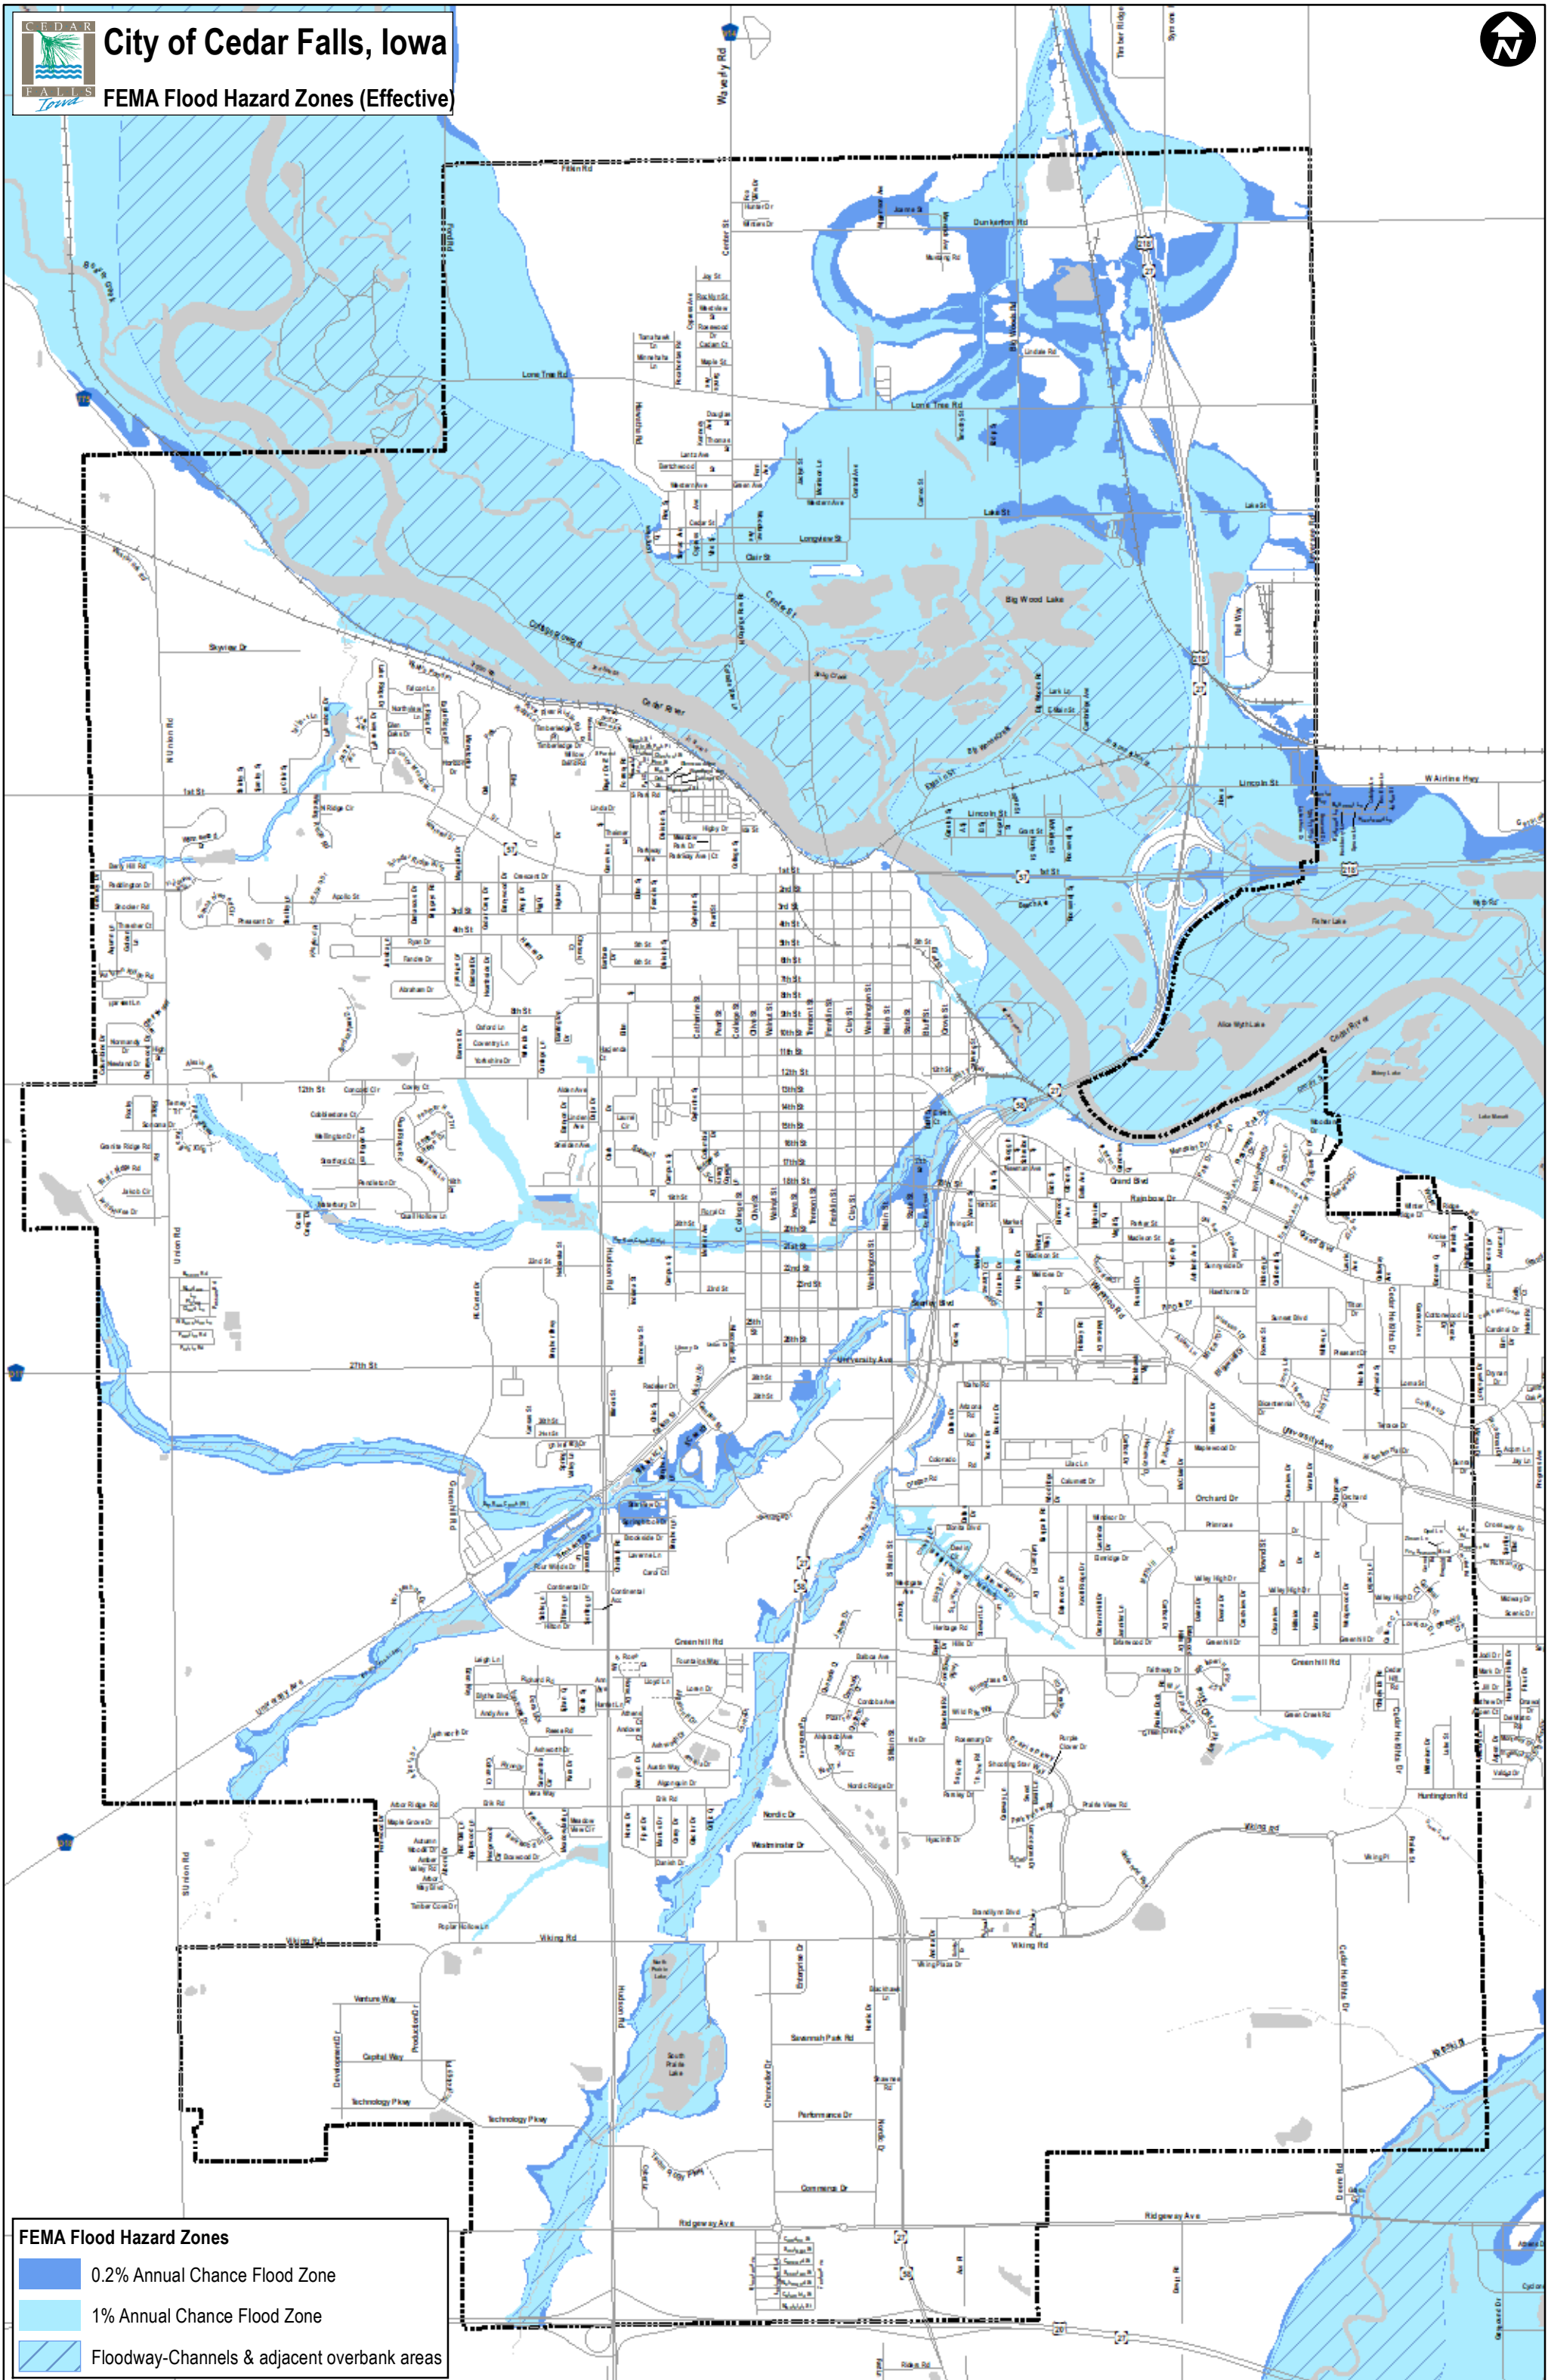

# City of Cedar Falls, Iowa

## FEMA Flood Hazard Zones (Effective)

**FEMA Flood Hazard Zones**

- 0.2% Annual Chance Flood Zone
- 1% Annual Chance Flood Zone
- Floodway-Channels & adjacent overbank areas