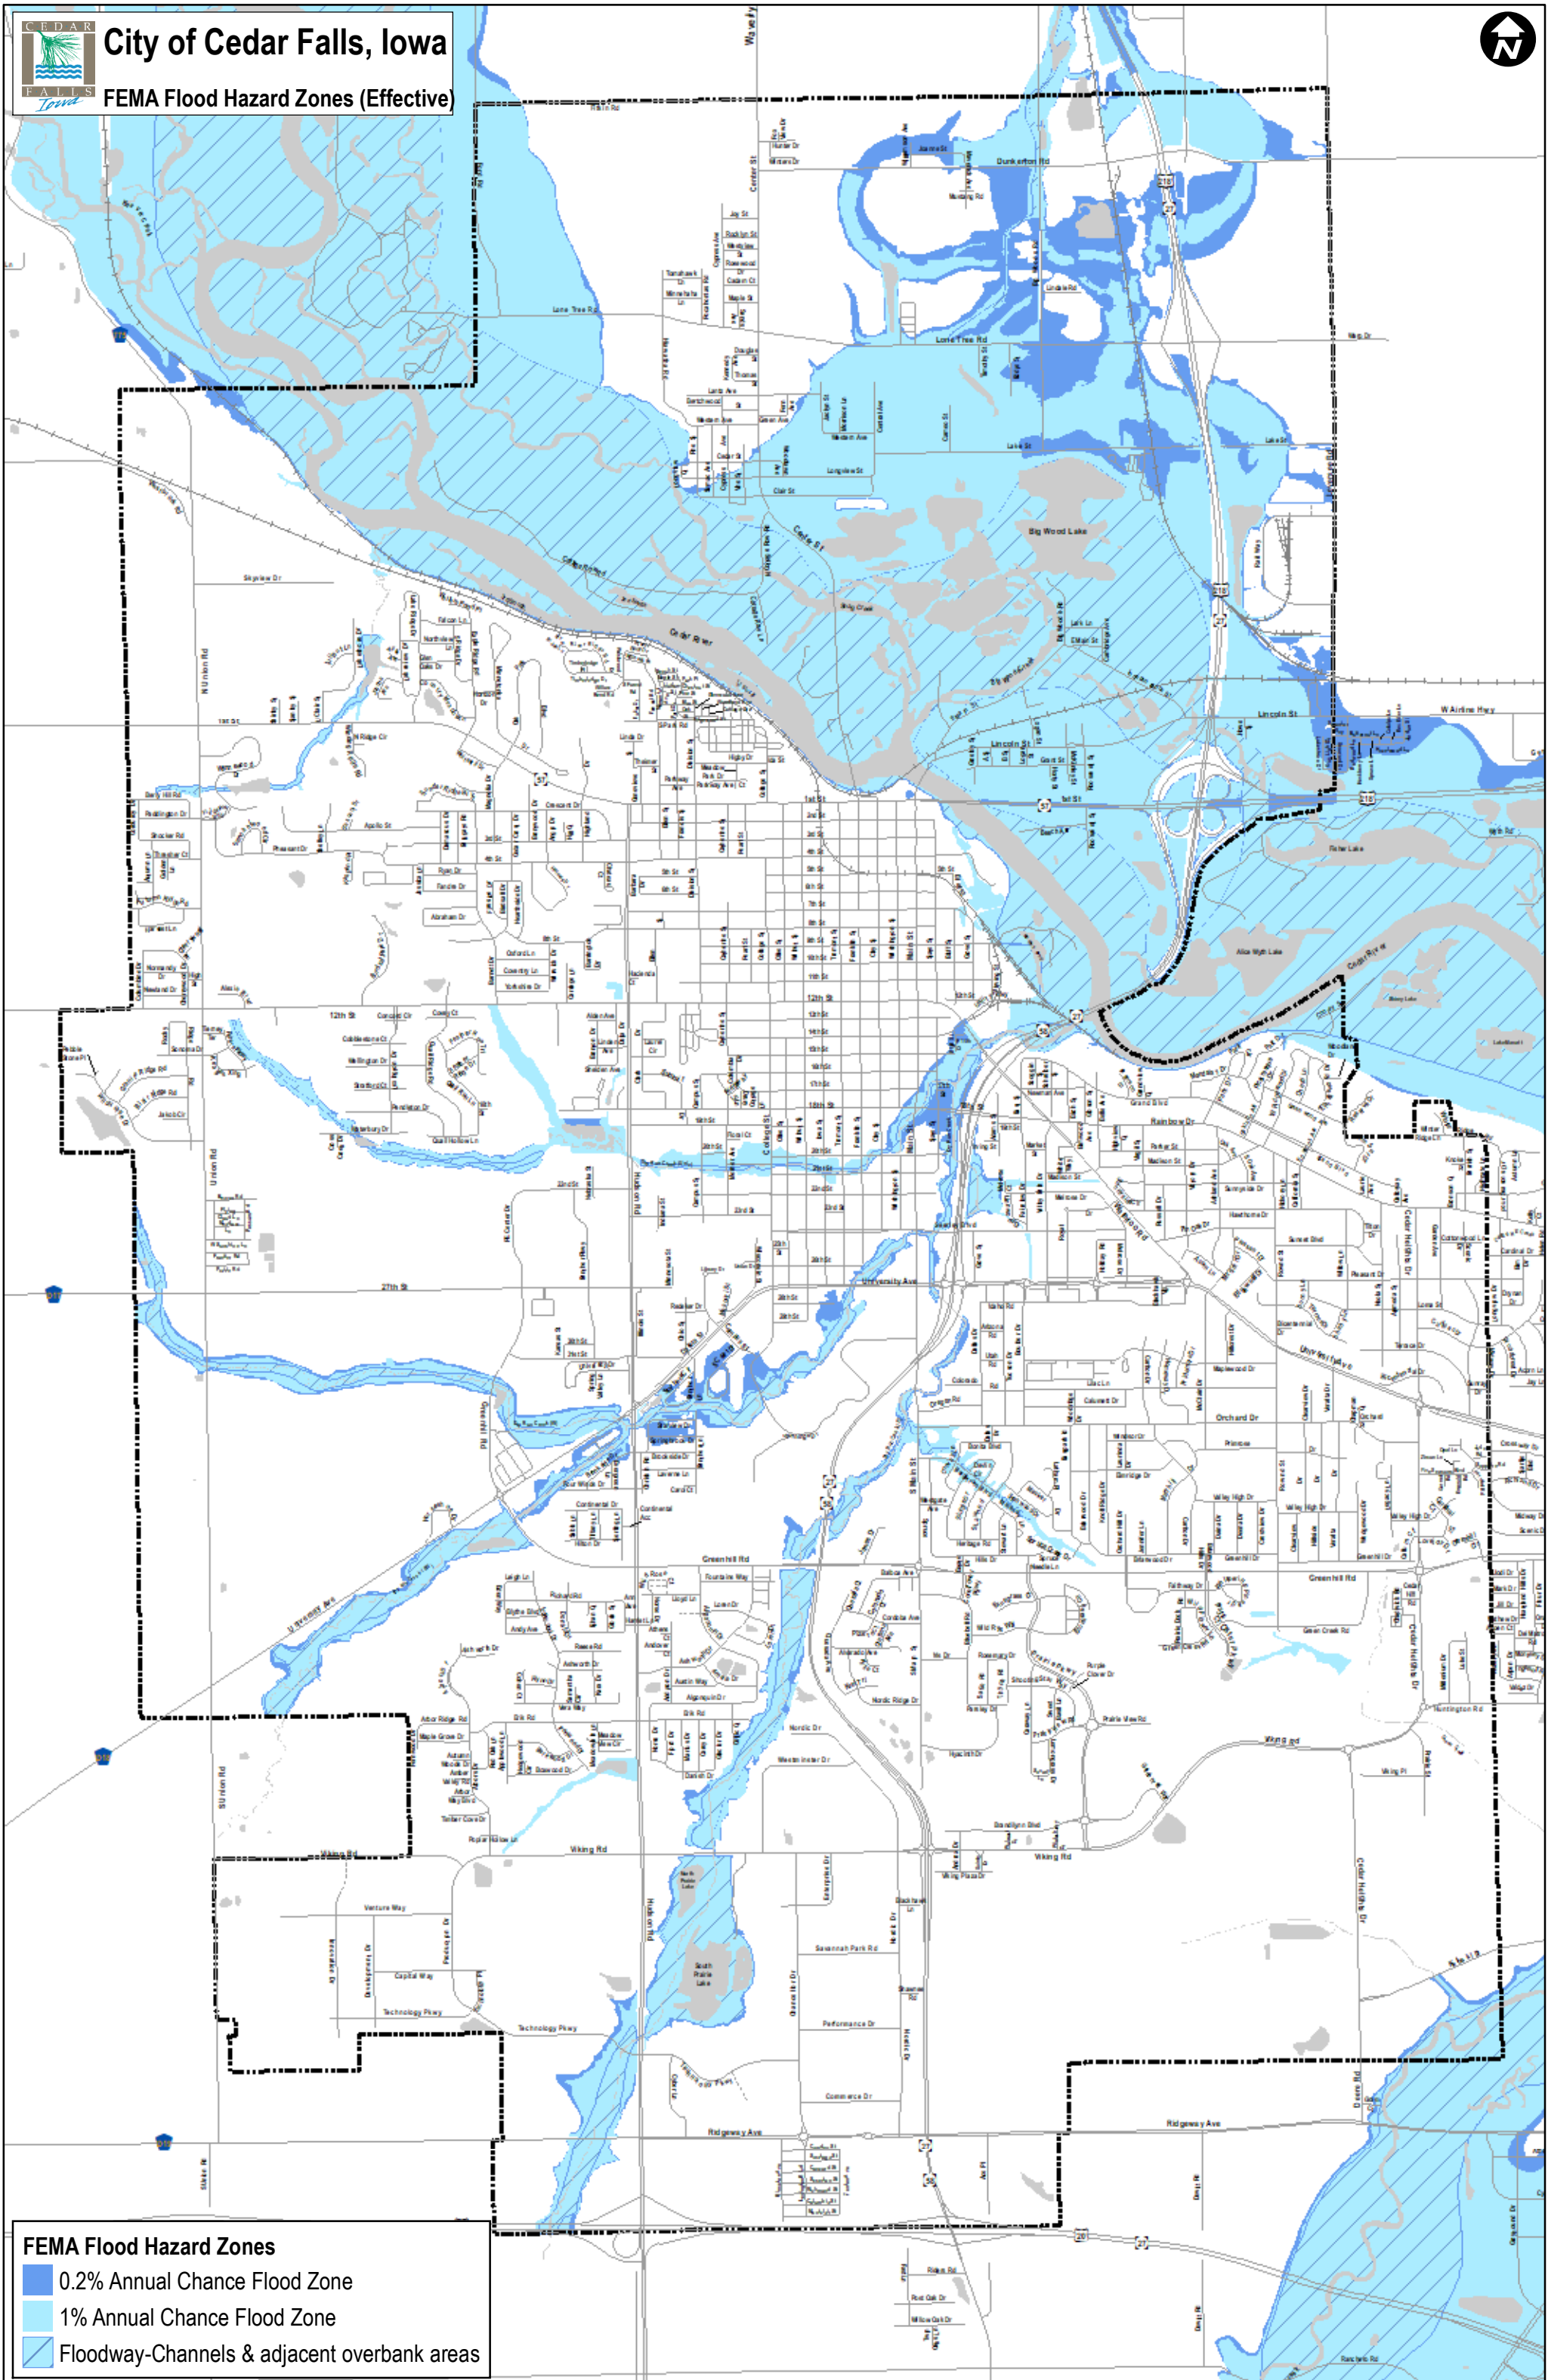

# City of Cedar Falls, Iowa

## FEMA Flood Hazard Zones (Effective)

**FEMA Flood Hazard Zones**

- 0.2% Annual Chance Flood Zone
- 1% Annual Chance Flood Zone
- Floodway-Channels & adjacent overbank areas