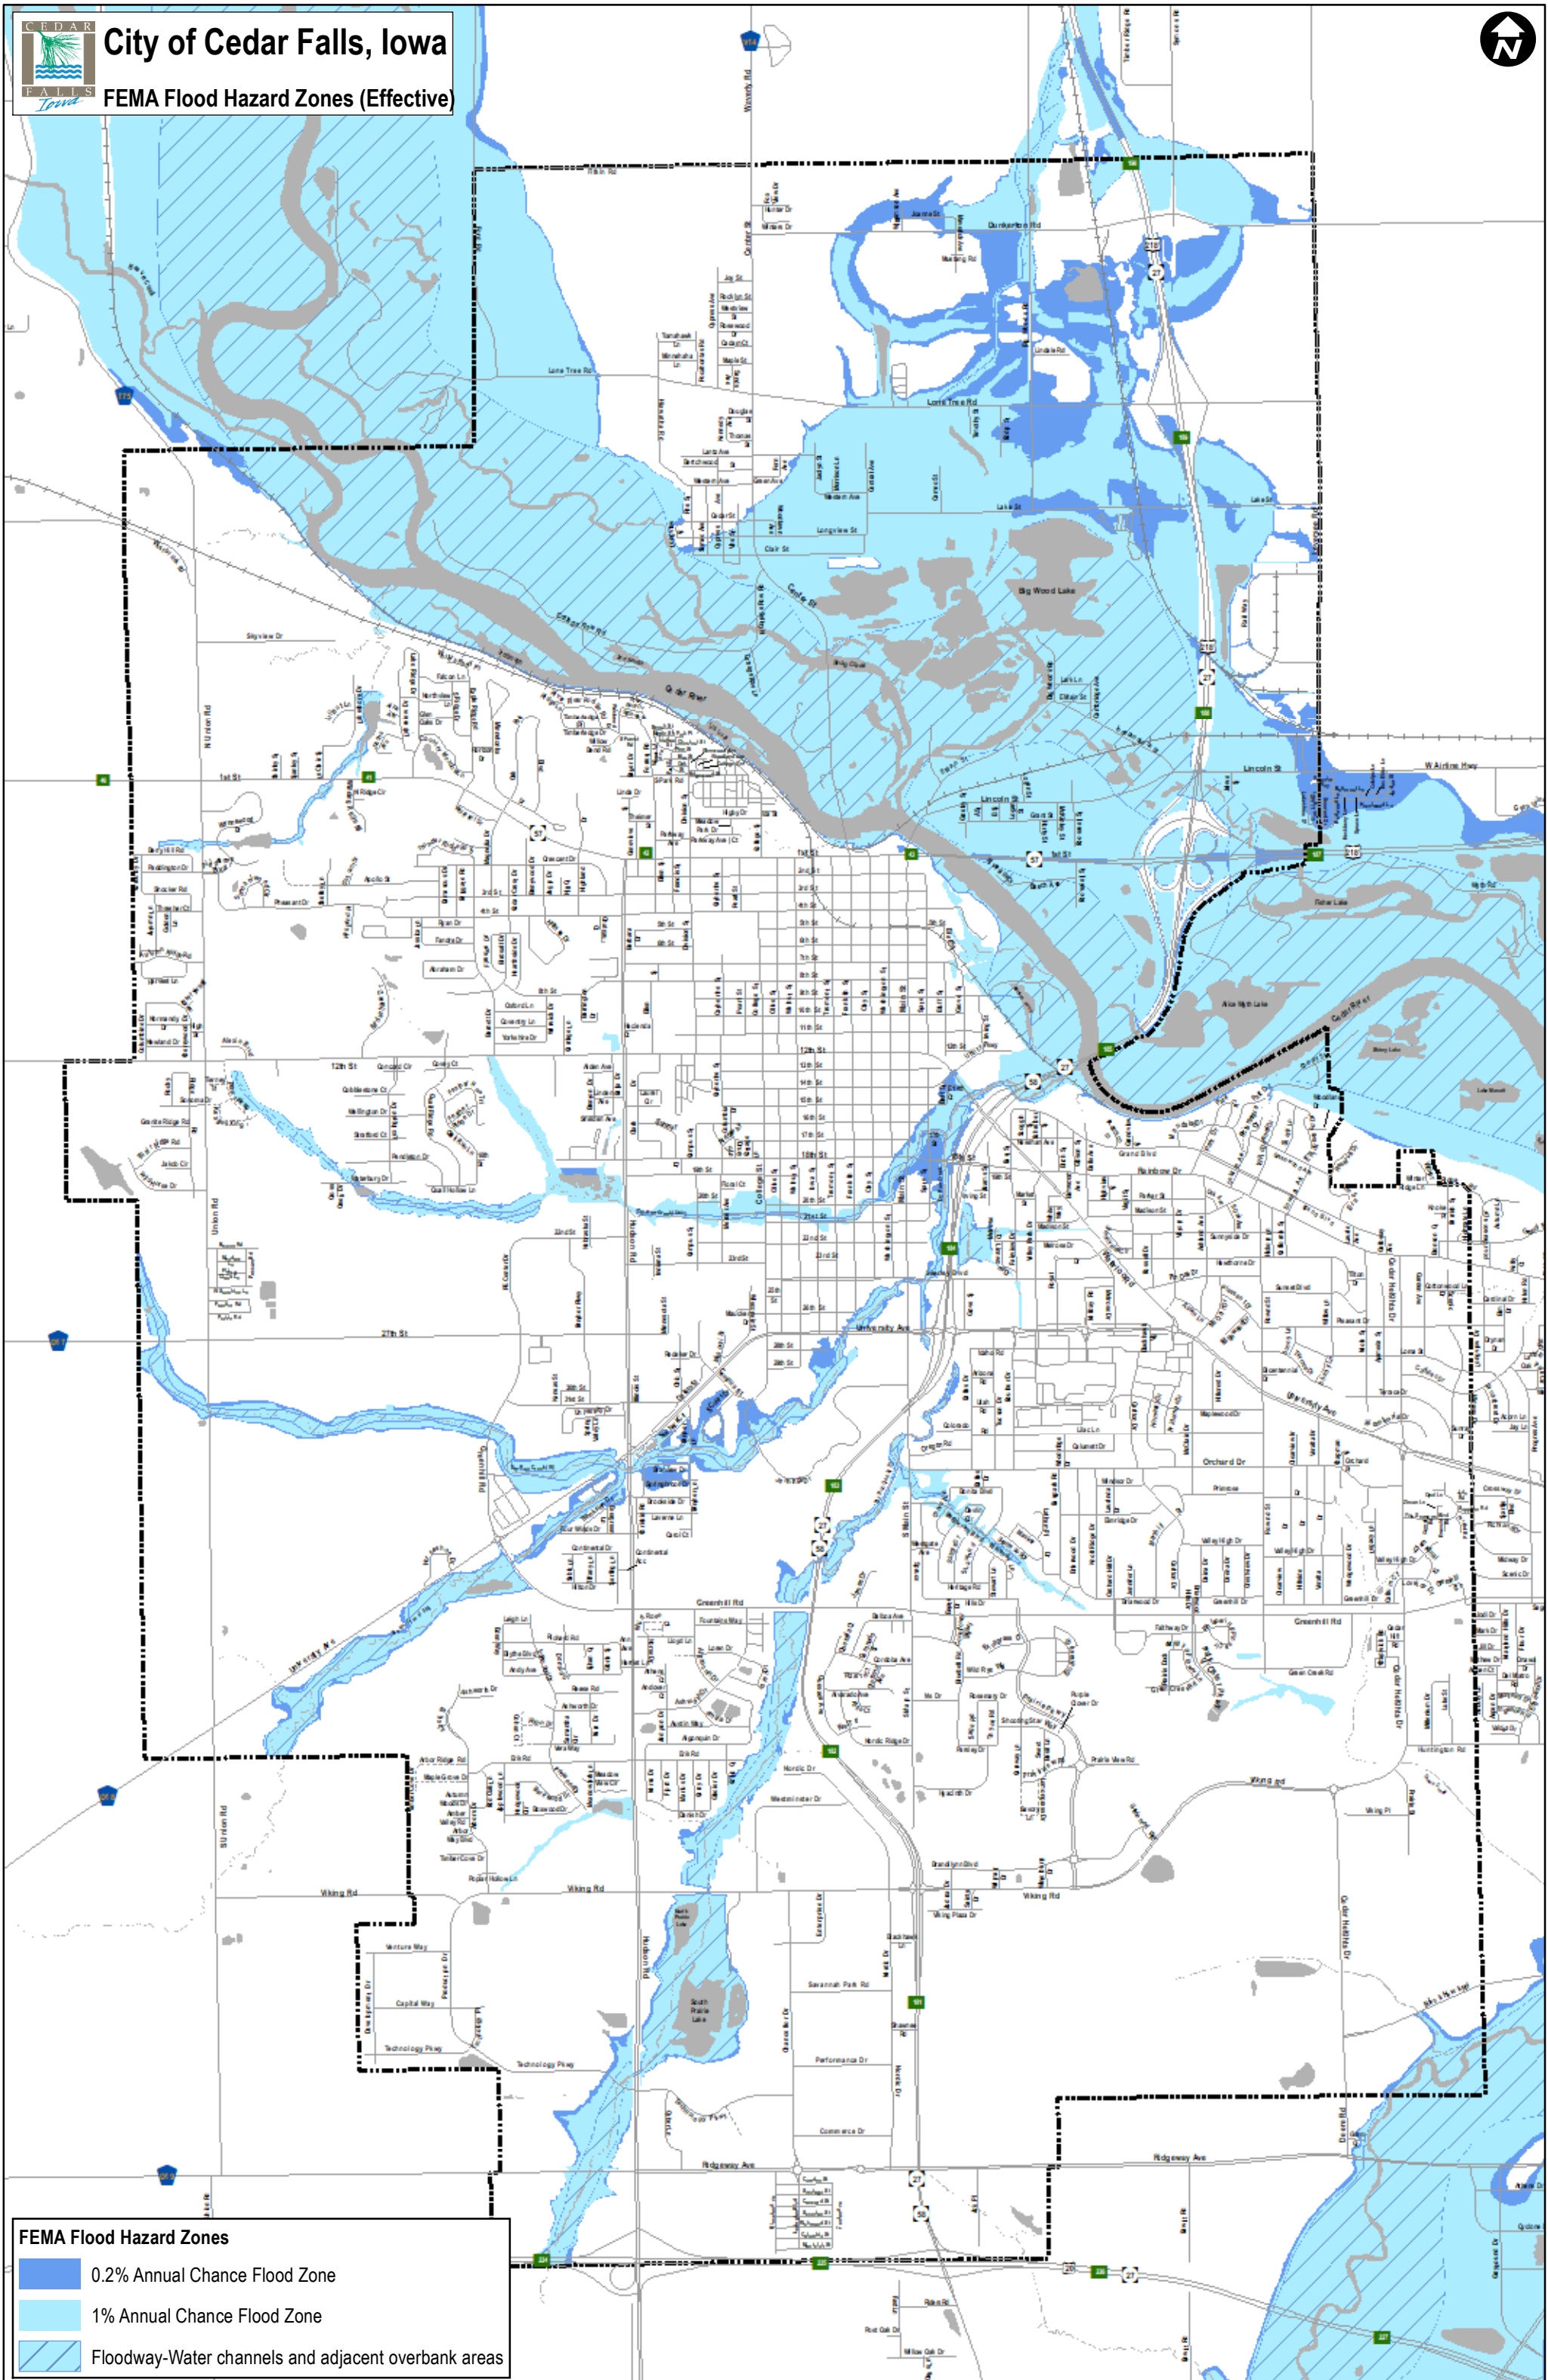

City of Cedar Falls, Iowa

FEMA Flood Hazard Zones (Effective)

FEMA Flood Hazard Zones

- 0.2% Annual Chance Flood Zone
- 1% Annual Chance Flood Zone
- Floodway-Water channels and adjacent overbank areas