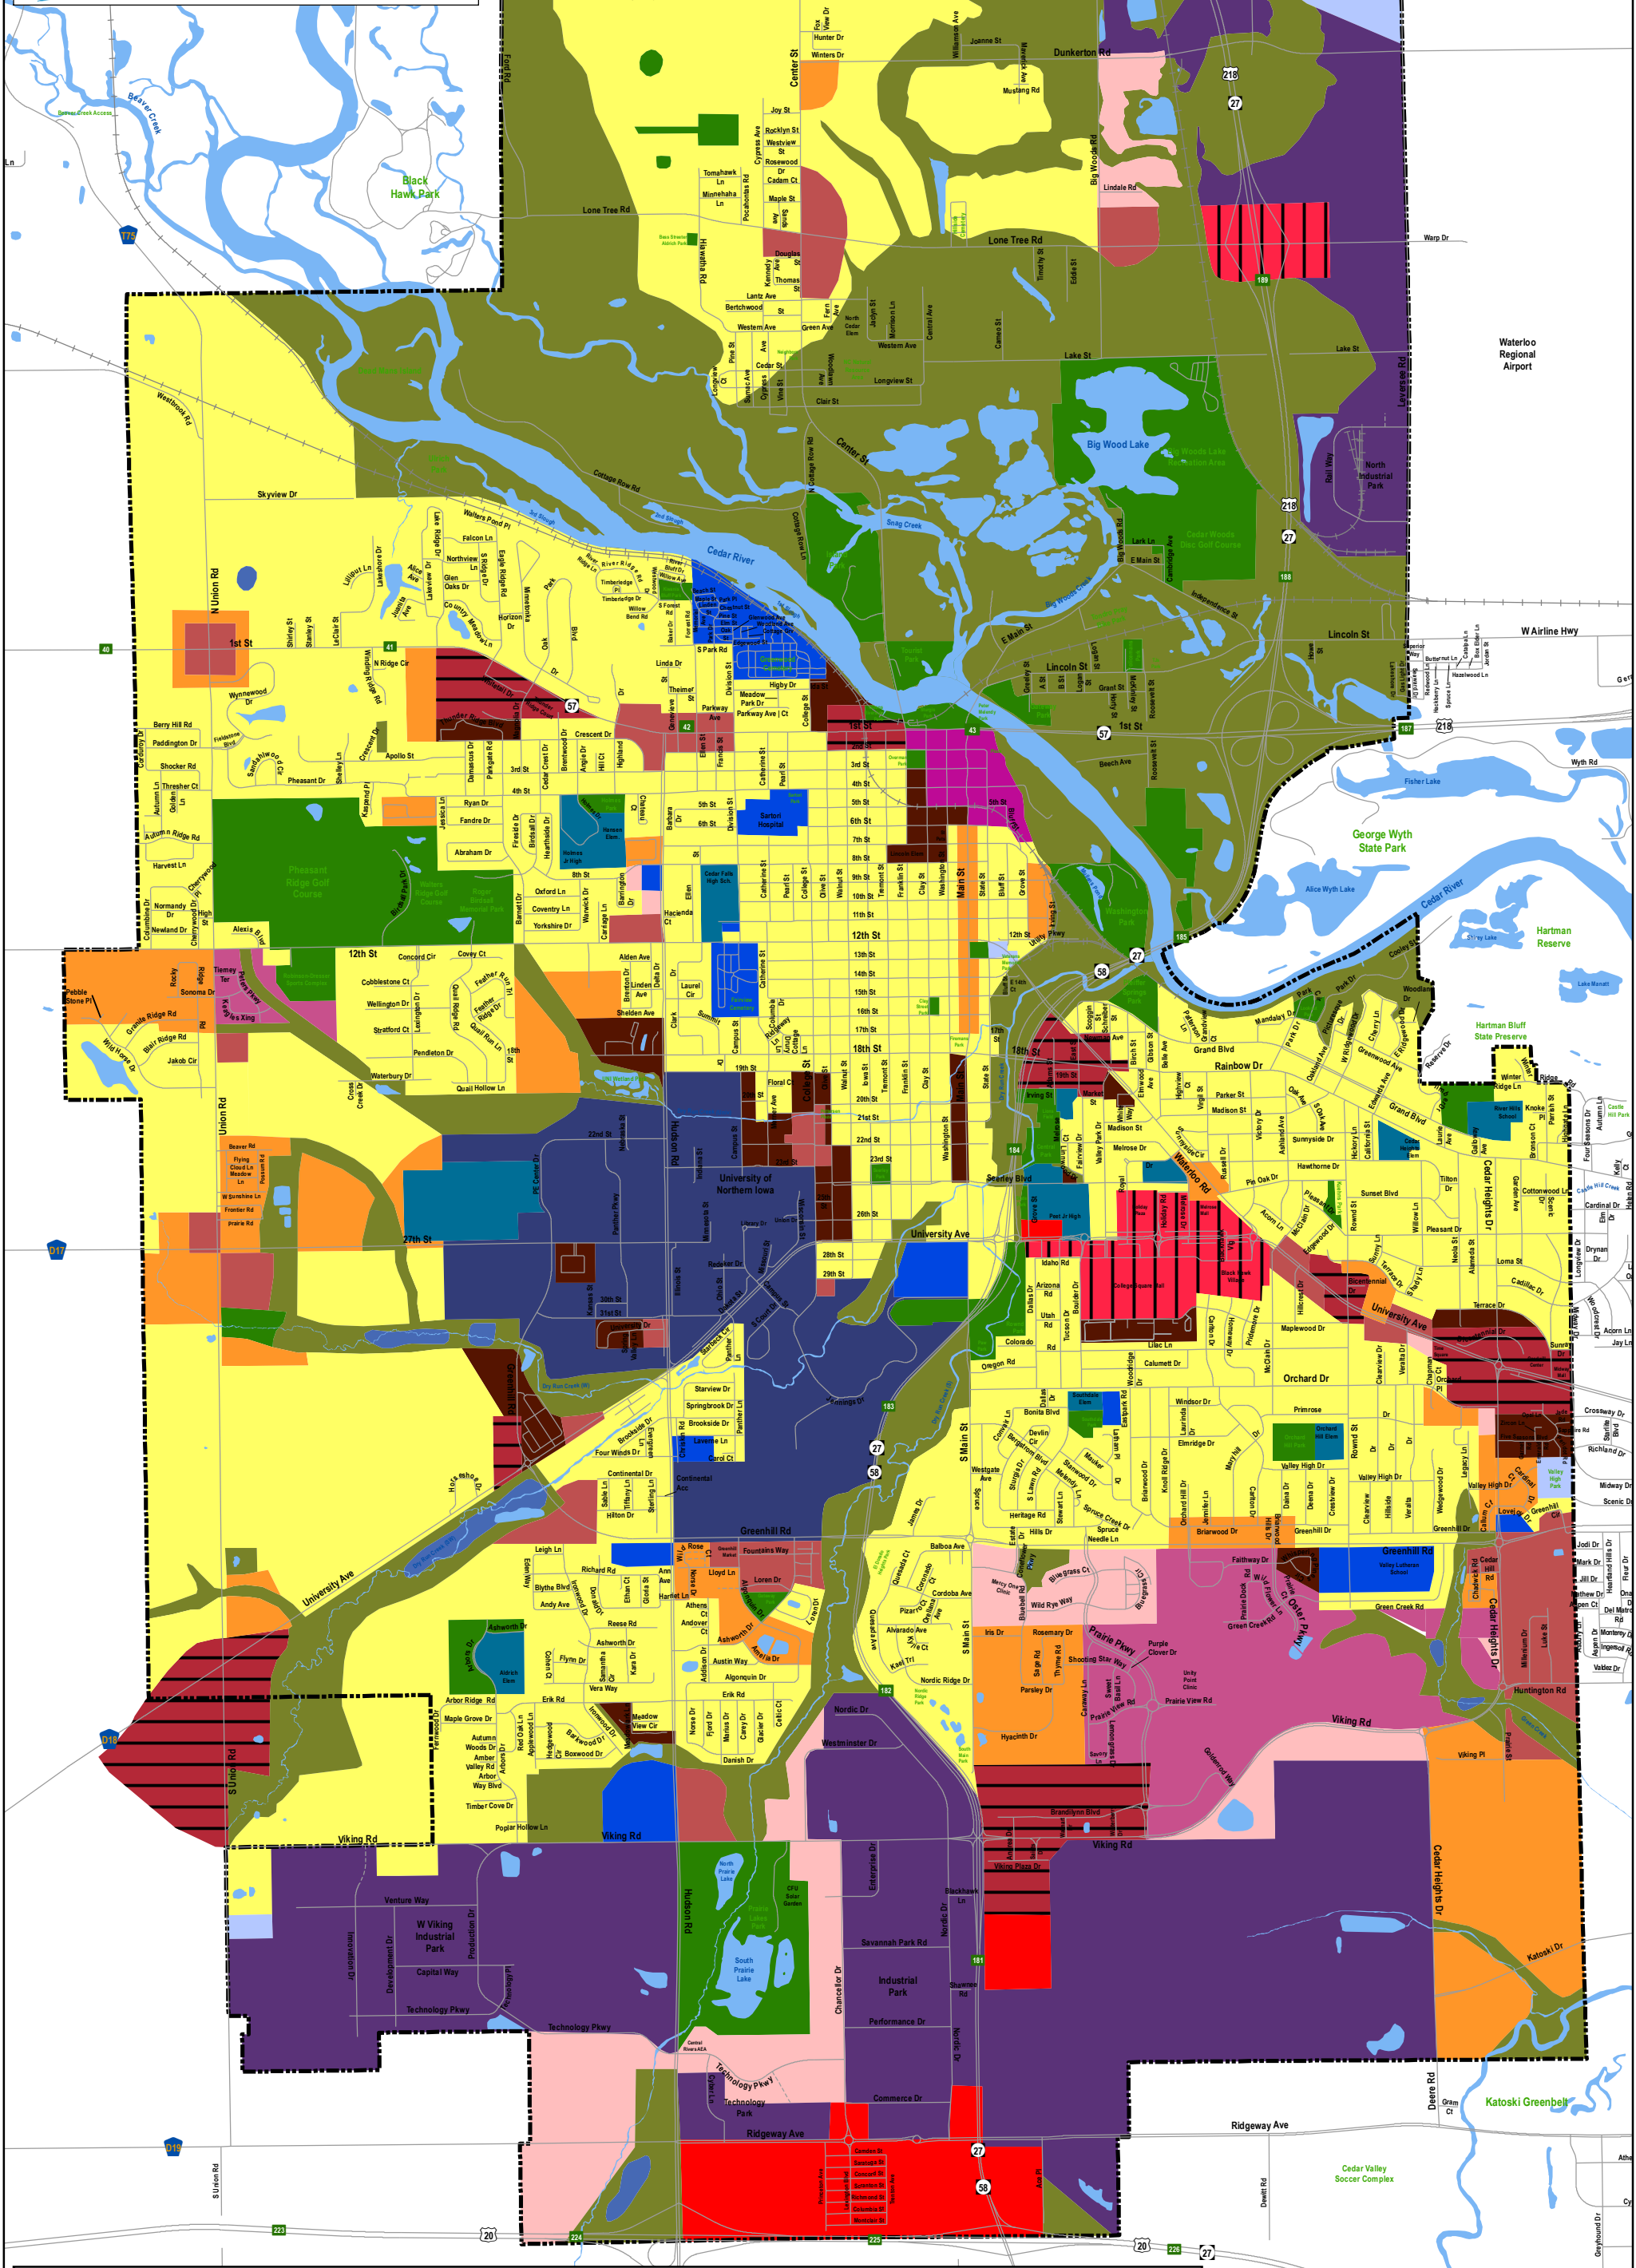

City of Cedar Falls, Iowa

Future Land Use

	Low Density Residential		Planned Development		Community Commercial		Downtown		University		Greenways & Floodplain
	Medium Density Residential		Office & Business Park		Commercial Corridor		Industrial		Civic		Public & Utilities
	High Density Residential		Nbhd Comm & Mixed Use		Regional Commercial		Schools		Parks & Rec		Proposed Stormwater