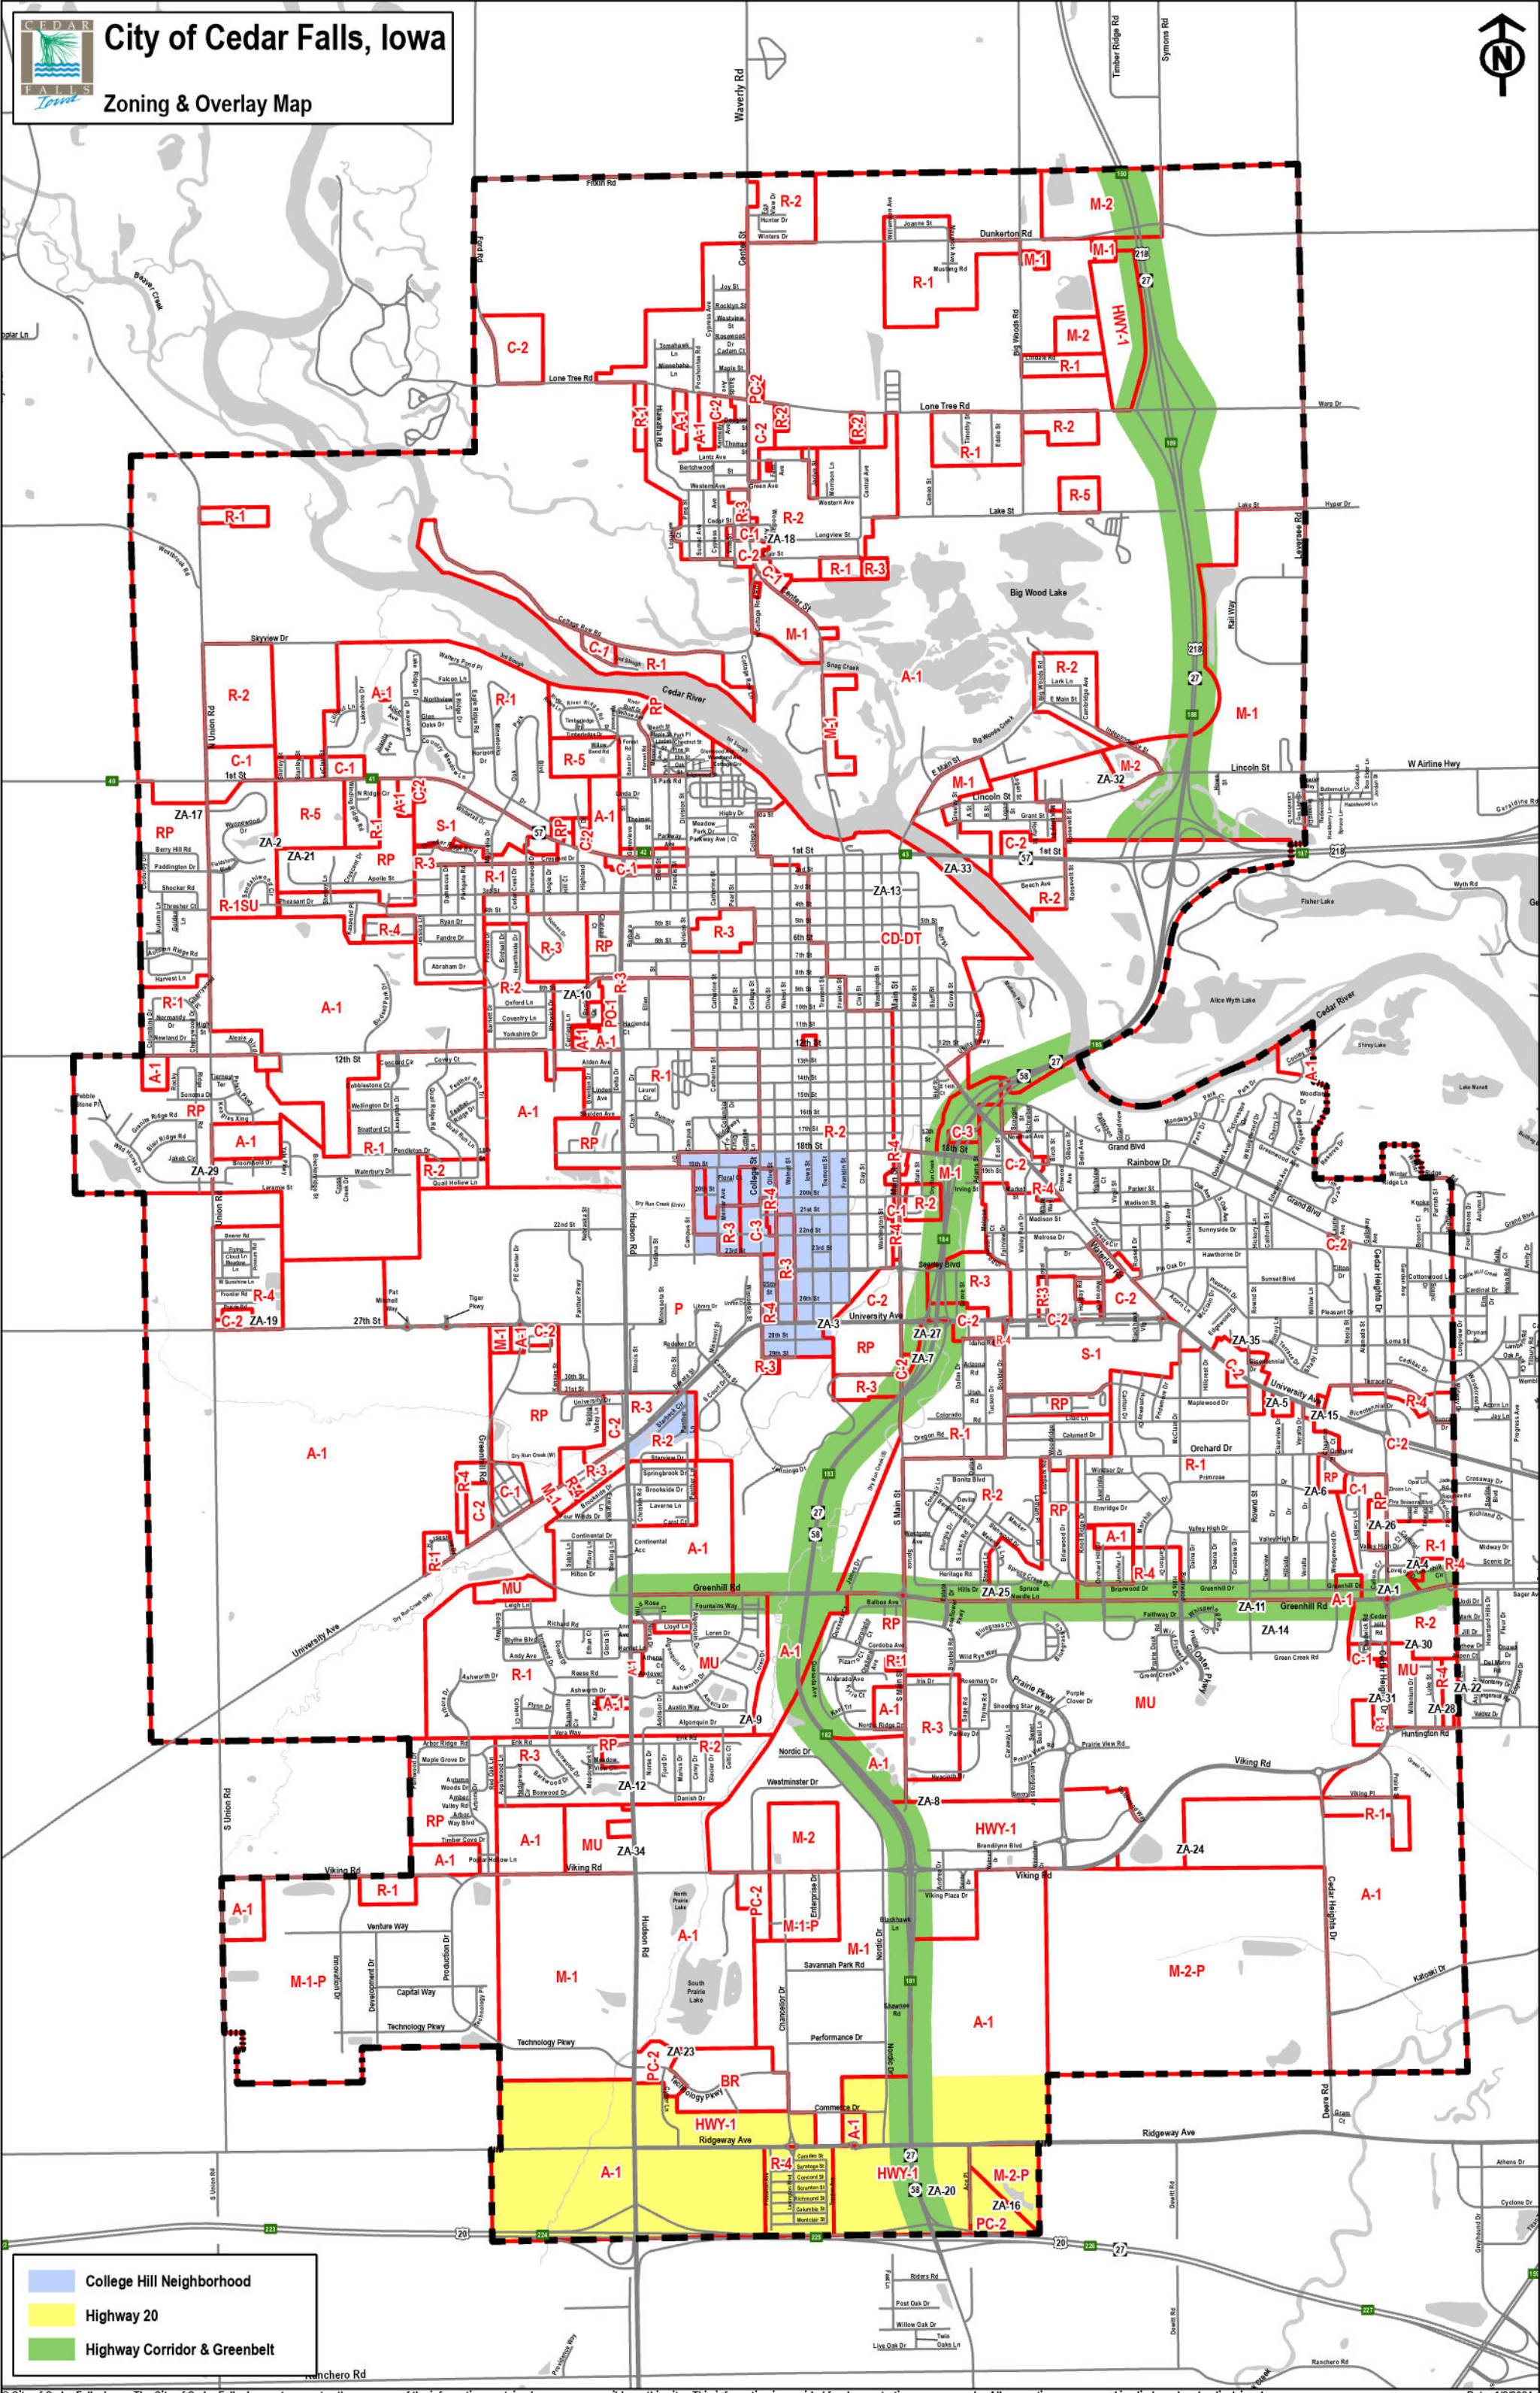

City of Cedar Falls, Iowa

Zoning & Overlay Map

	College Hill Neighborhood
	Highway 20
	Highway Corridor & Greenbelt