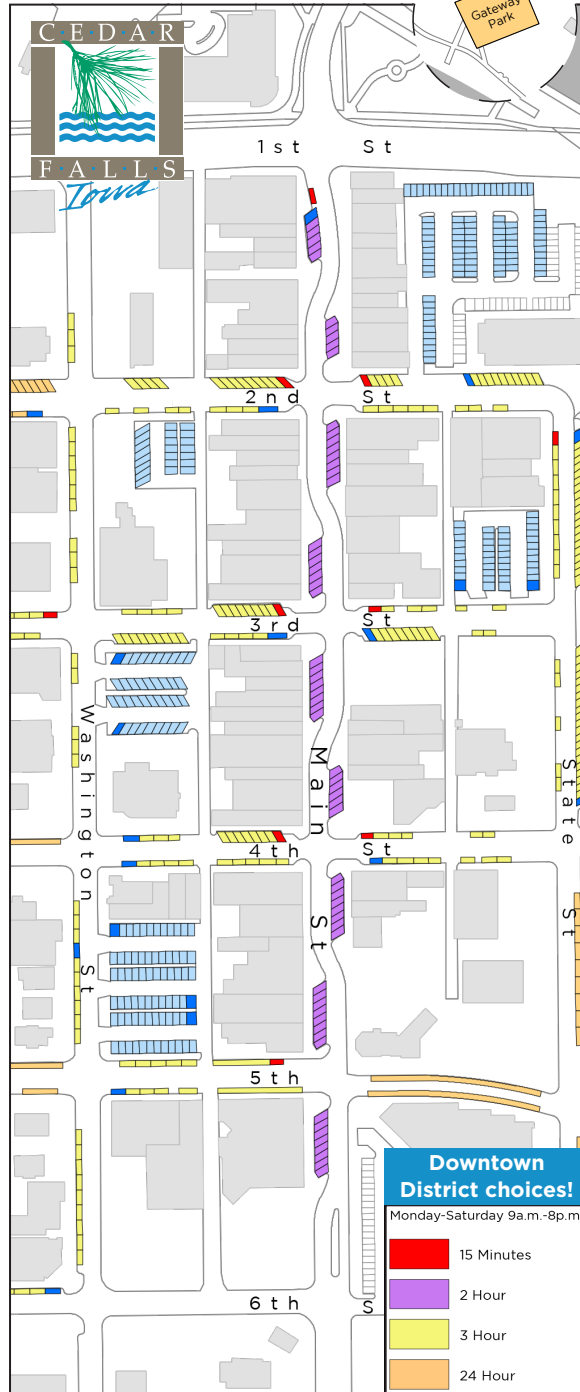

**GREEN MEANS GO!**  
[www.cedarfalls.com/parking](http://www.cedarfalls.com/parking)  
 #CFPark

Go ahead and park overnight, just remember parking enforcement begins at 9 am (except on Sundays).

**PHASE 1—SUMMER 2019**  
[www.cedarfalls.com/parking](http://www.cedarfalls.com/parking)  
 #CFPark

**PHASE 2—COMING SOON FALL 2019**  
[www.cedarfalls.com/parking](http://www.cedarfalls.com/parking)  
 #CFPark

**MET BUS SHUTTLE**  
[www.mettransit.org/realtime](http://www.mettransit.org/realtime)  
 #CFPark

**STOP! the FREE shuttle at any intersection along the 15 min. route!**

**Thursday, Friday & Saturday from 6-9 pm**

(Through Aug. 31; no shuttle July 4.)