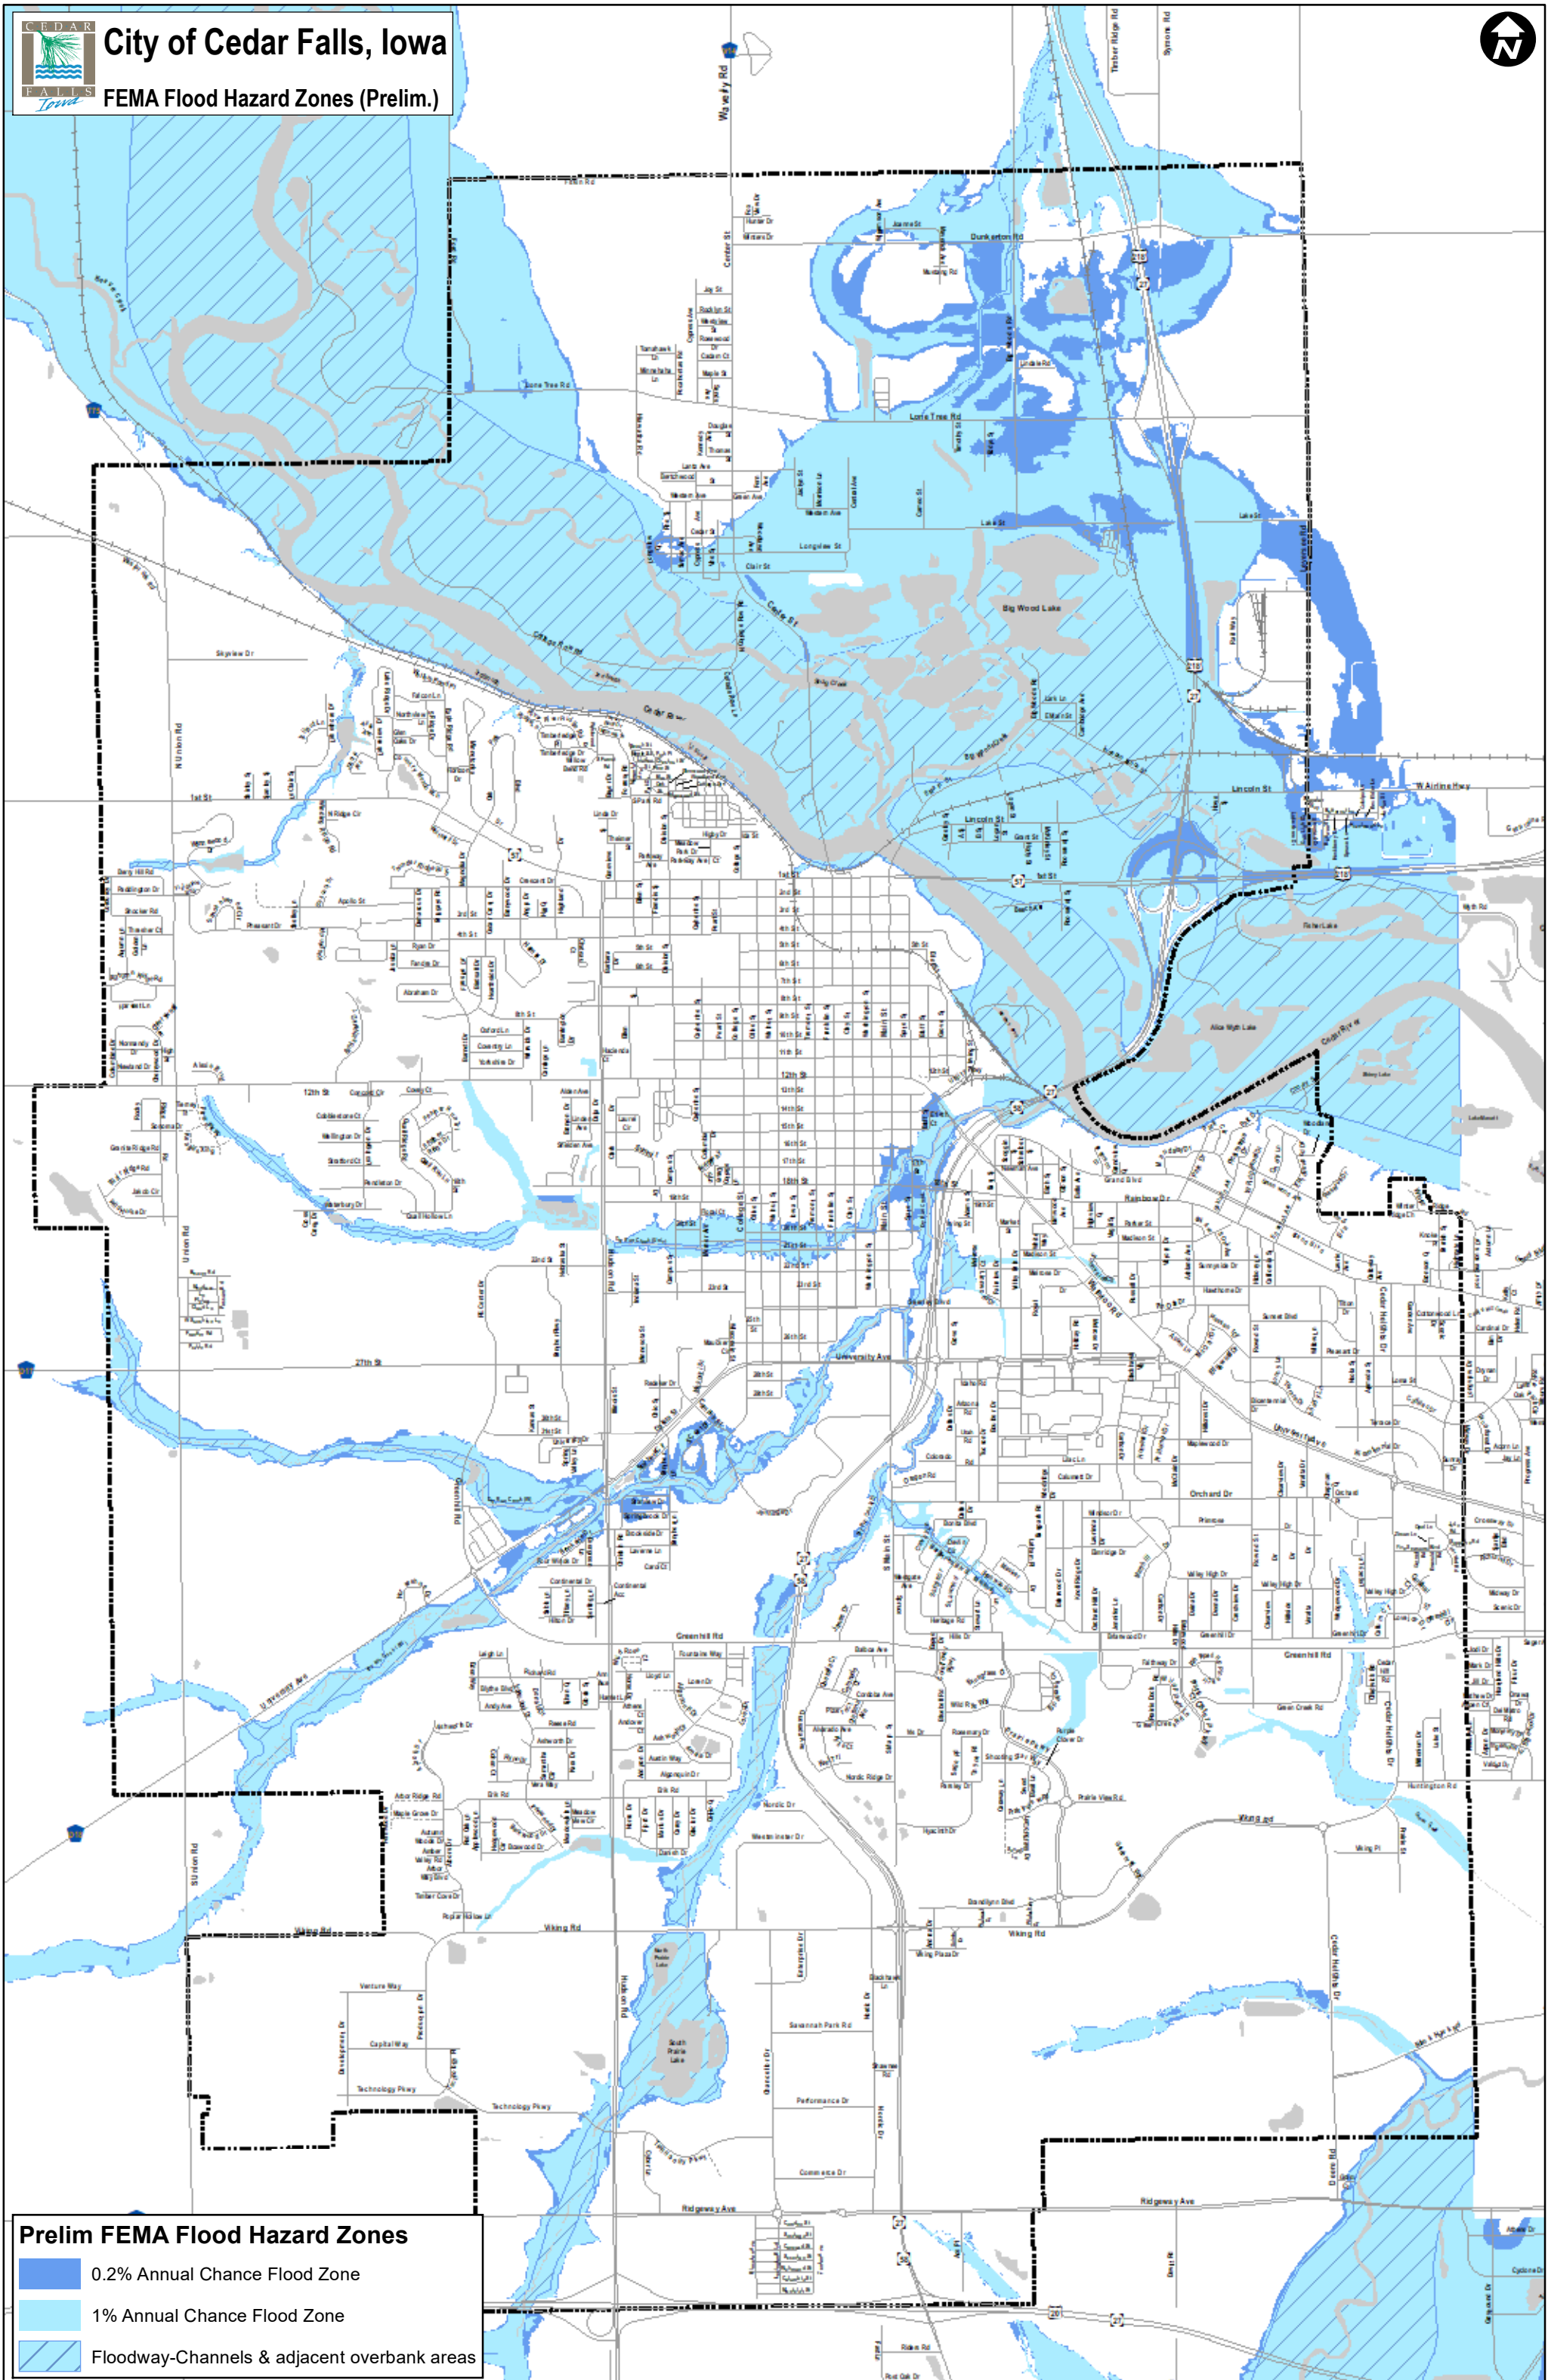

City of Cedar Falls, Iowa

FEMA Flood Hazard Zones (Prelim.)

Prelim FEMA Flood Hazard Zones

- 0.2% Annual Chance Flood Zone
- 1% Annual Chance Flood Zone
- Floodway-Channels & adjacent overbank areas