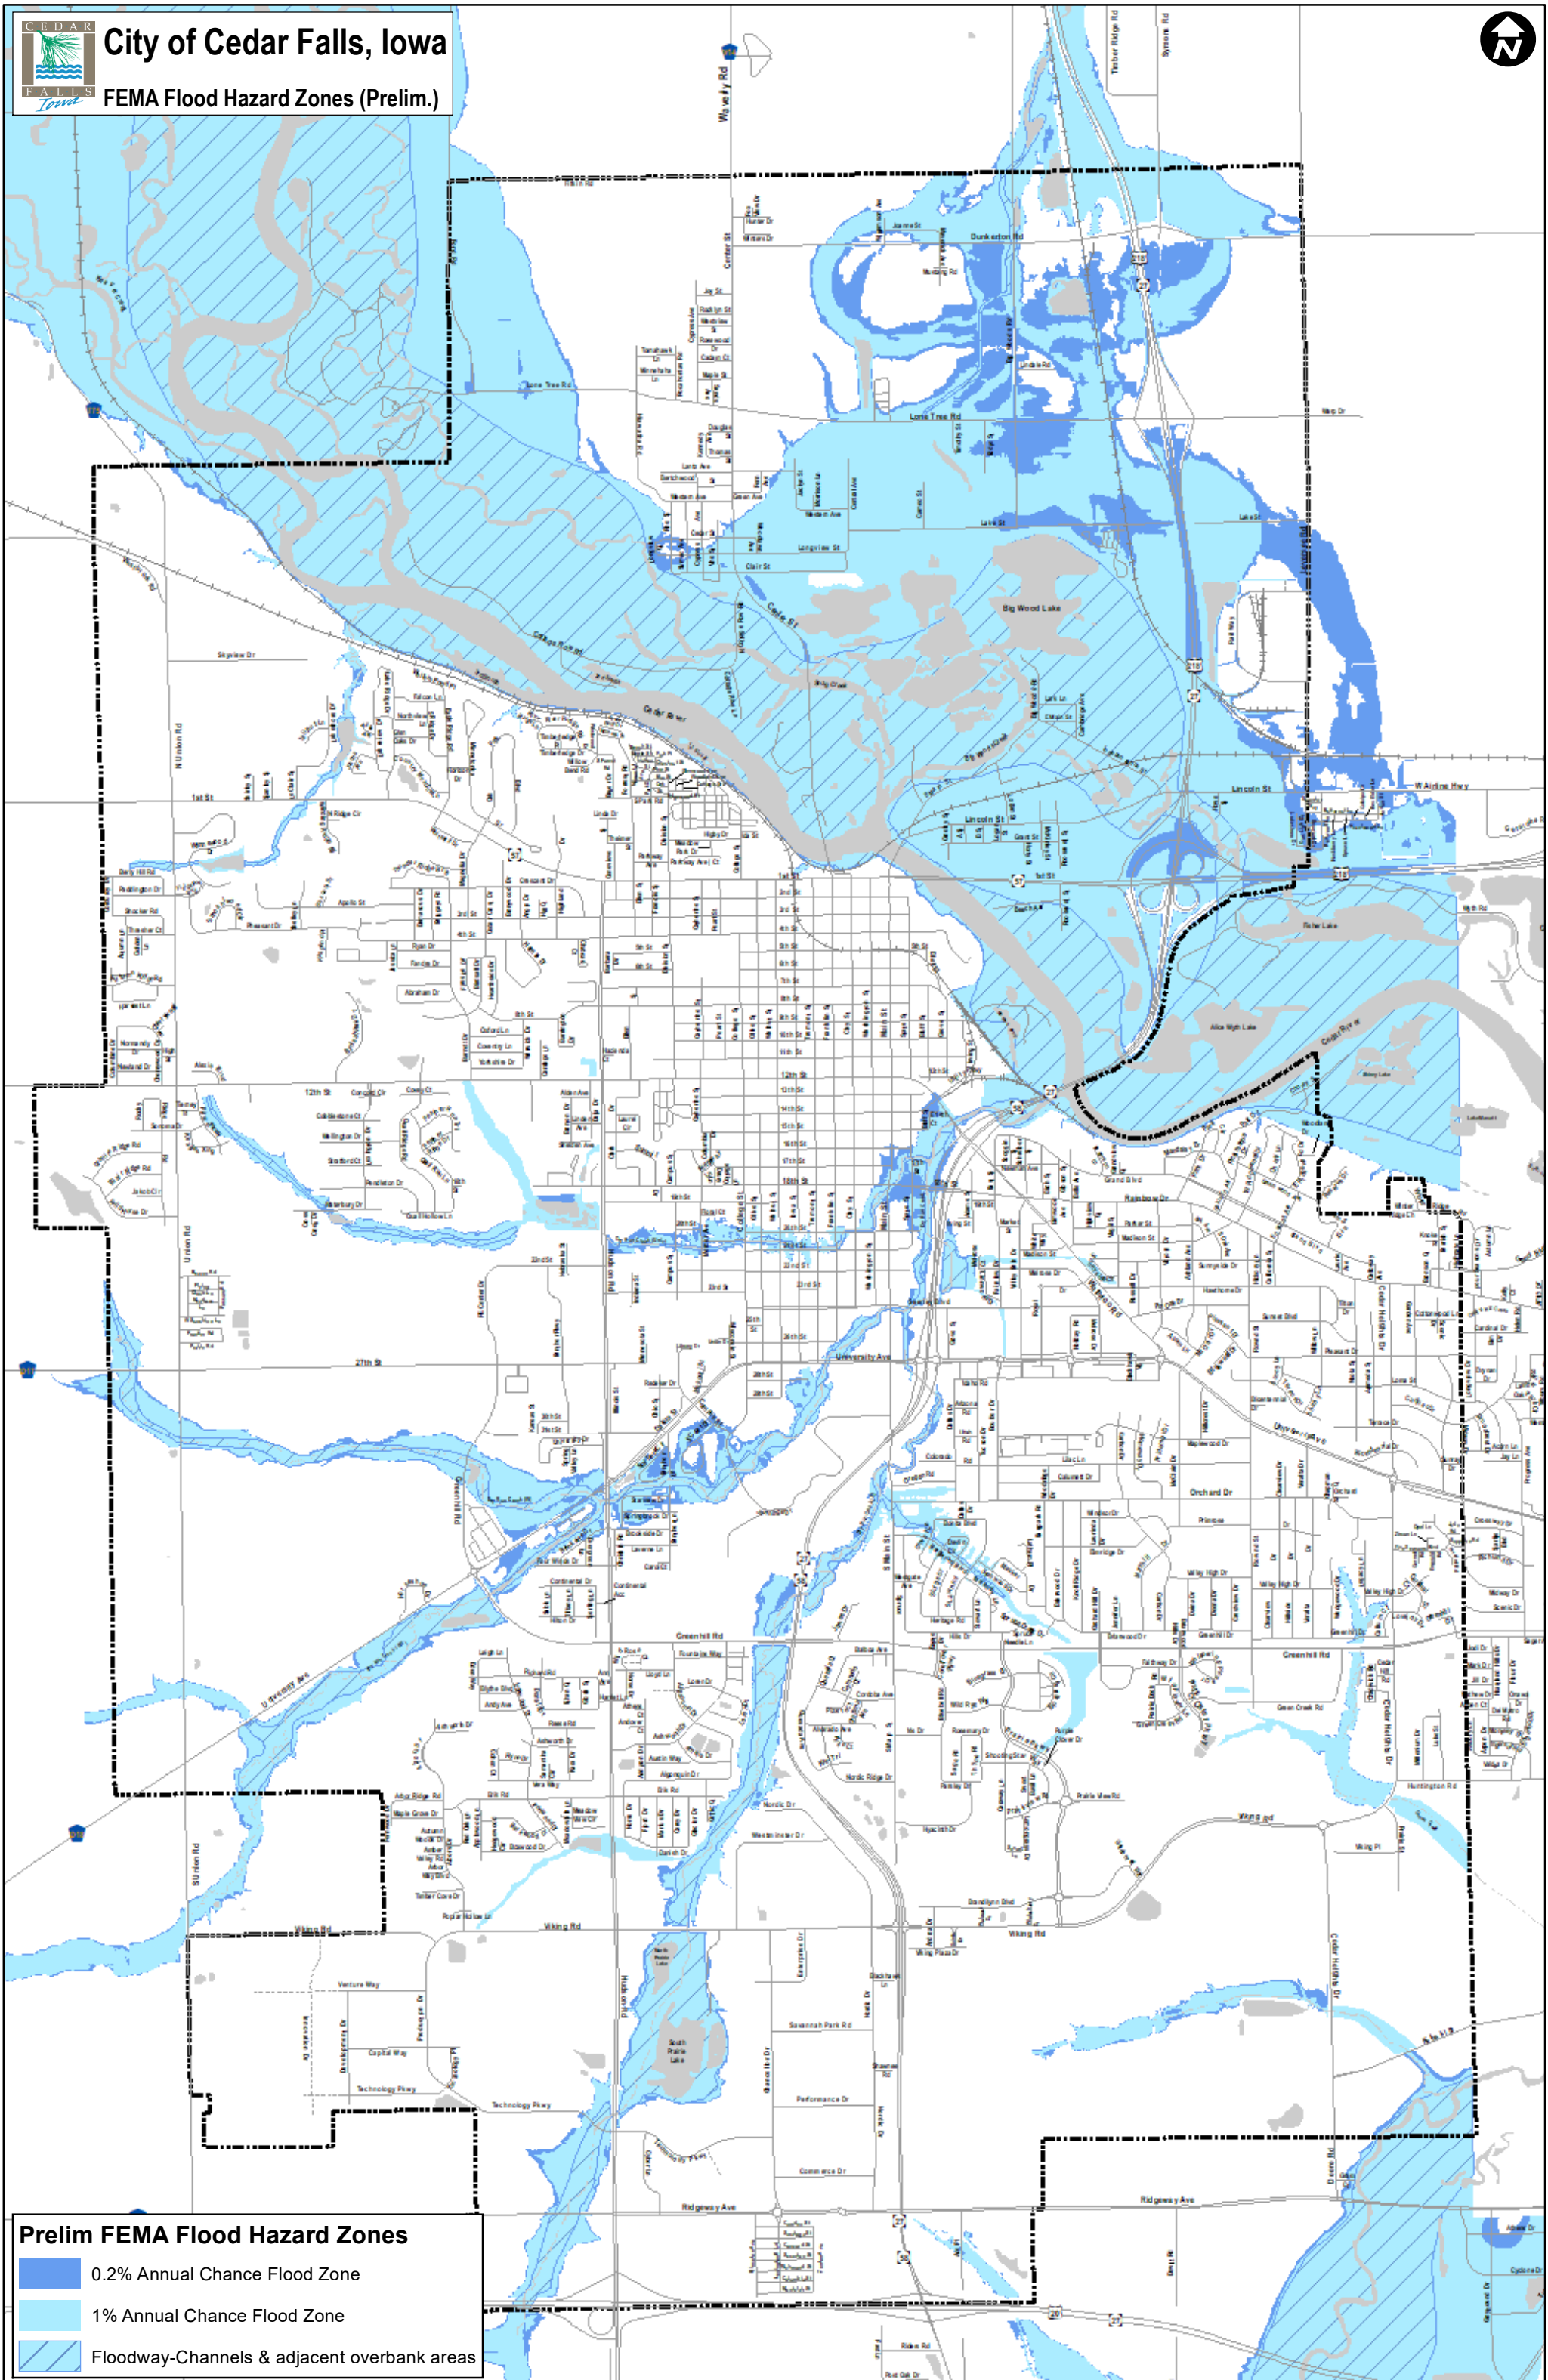

City of Cedar Falls, Iowa

FEMA Flood Hazard Zones (Prelim.)

Prelim FEMA Flood Hazard Zones

- 0.2% Annual Chance Flood Zone
- 1% Annual Chance Flood Zone
- Floodway-Channels & adjacent overbank areas