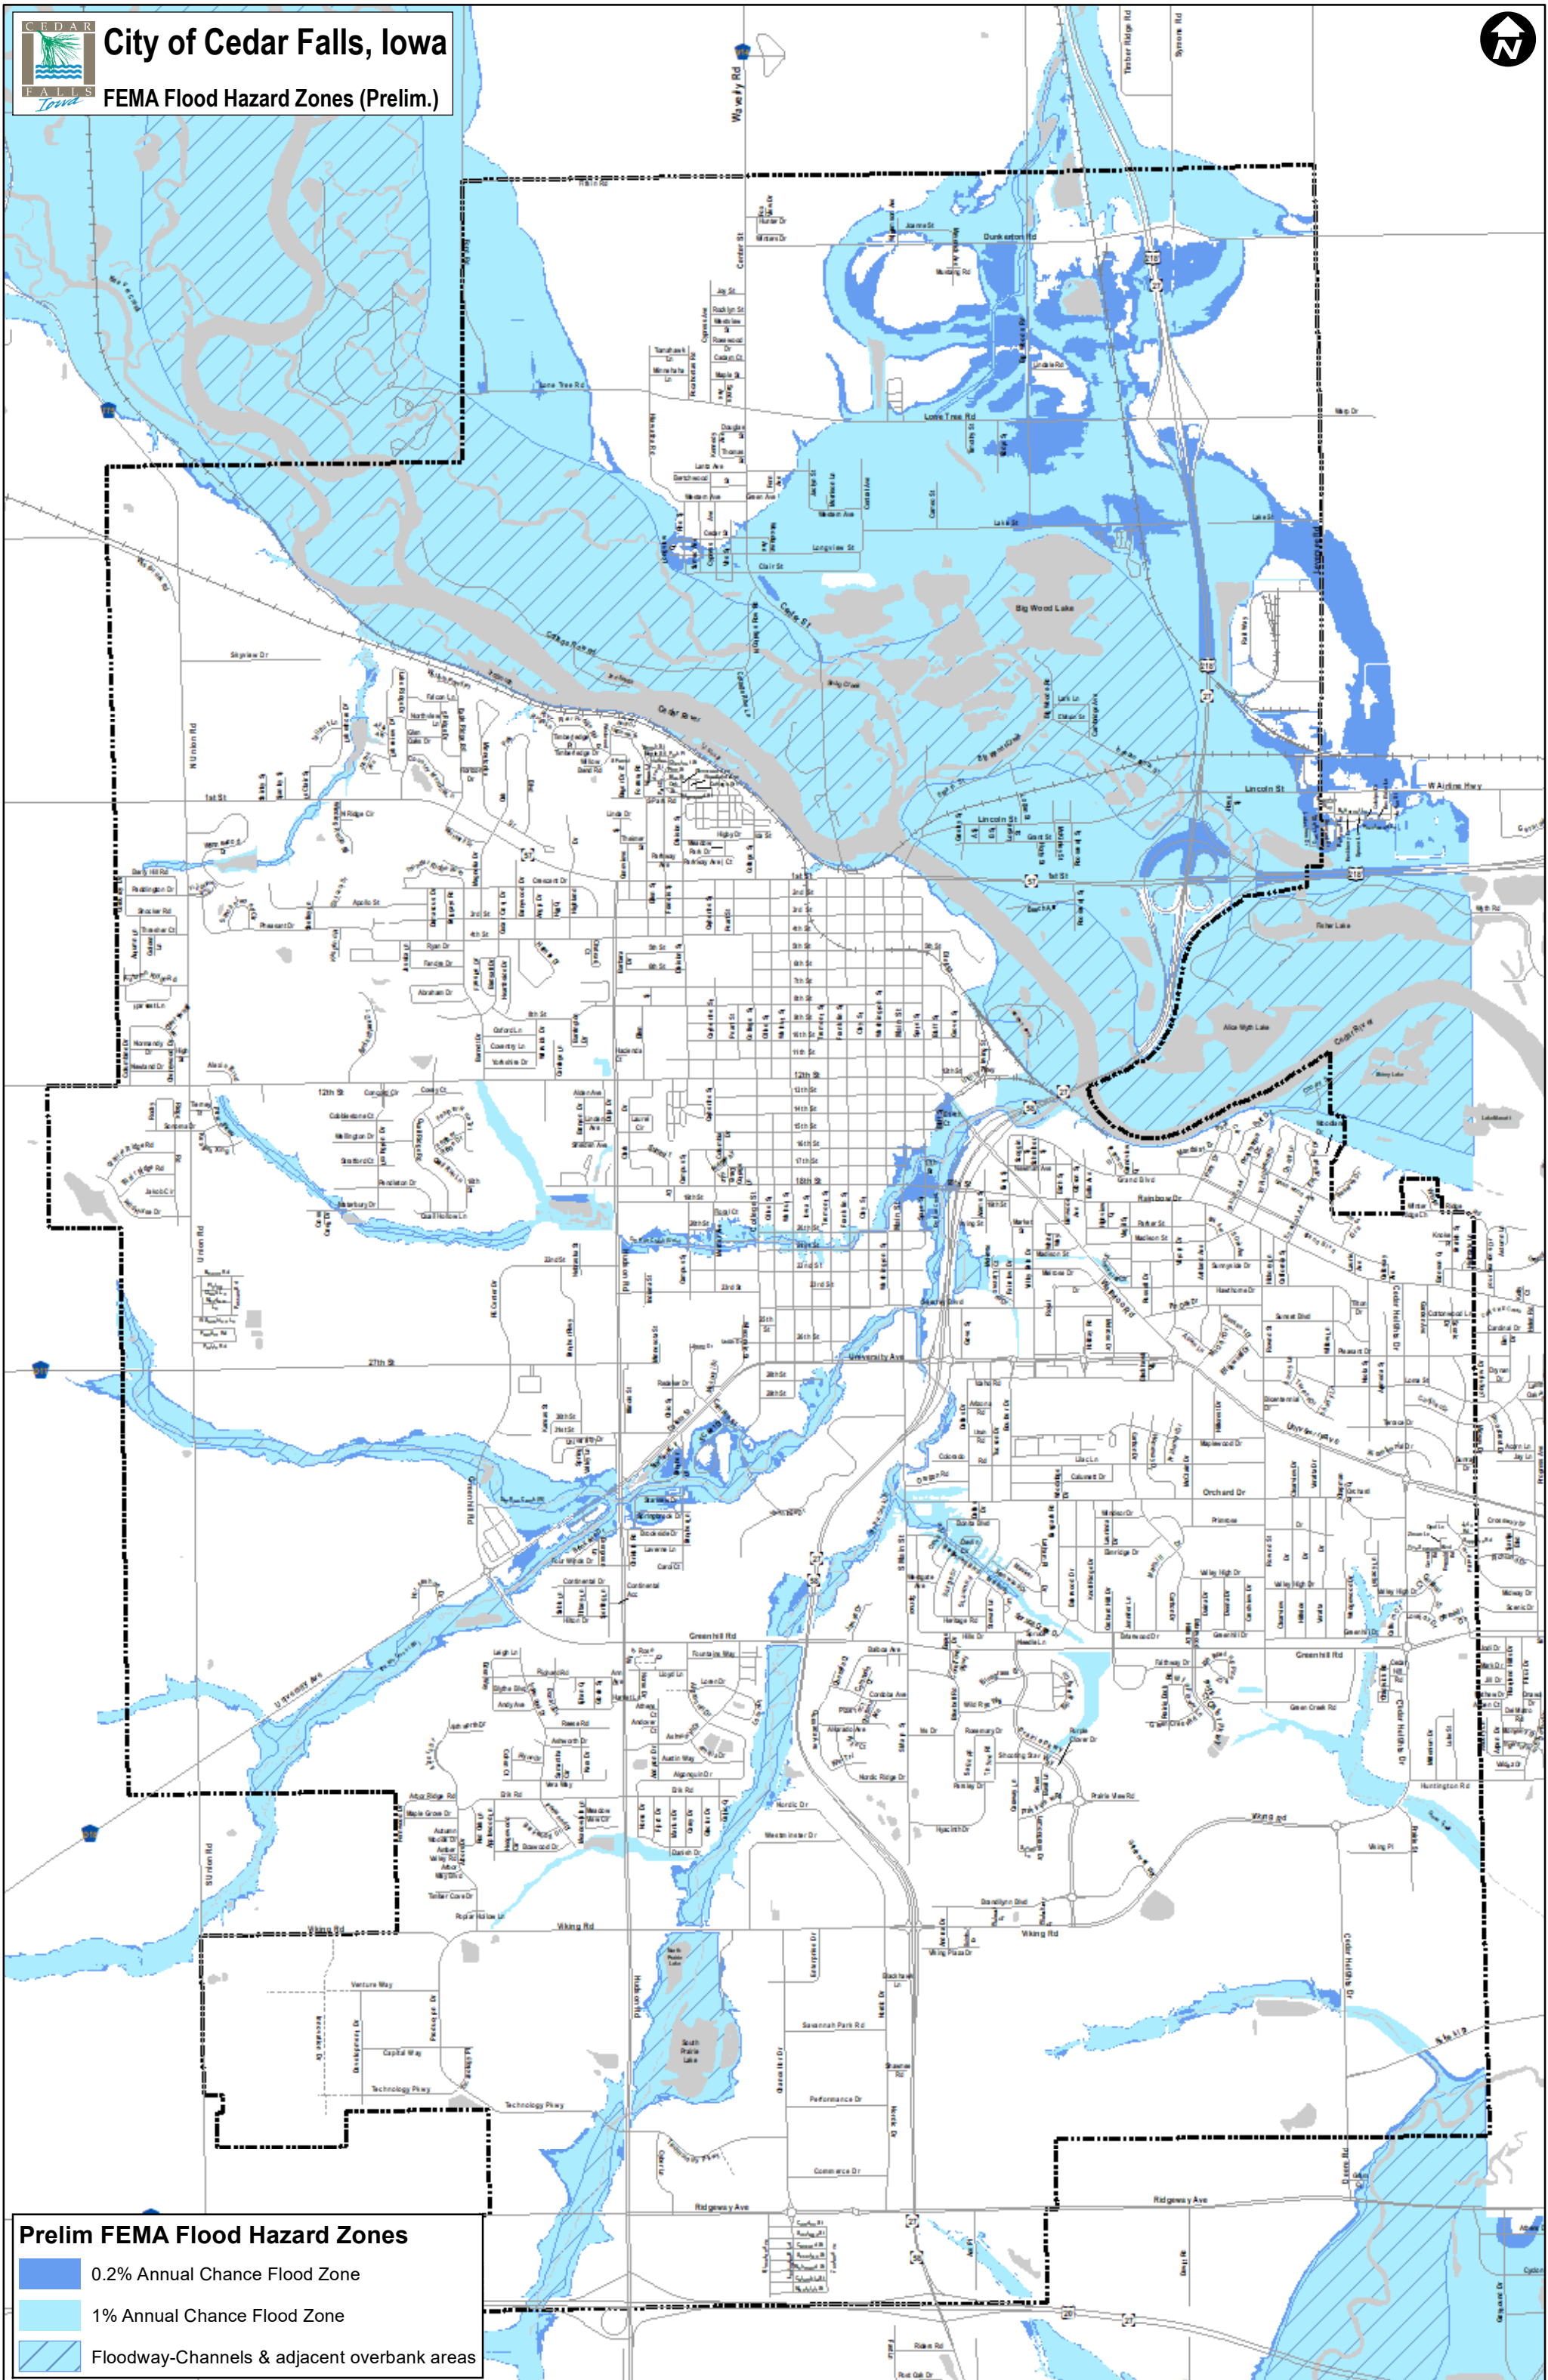

City of Cedar Falls, Iowa

FEMA Flood Hazard Zones (Prelim.)

Prelim FEMA Flood Hazard Zones

- 0.2% Annual Chance Flood Zone
- 1% Annual Chance Flood Zone
- Floodway-Channels & adjacent overbank areas