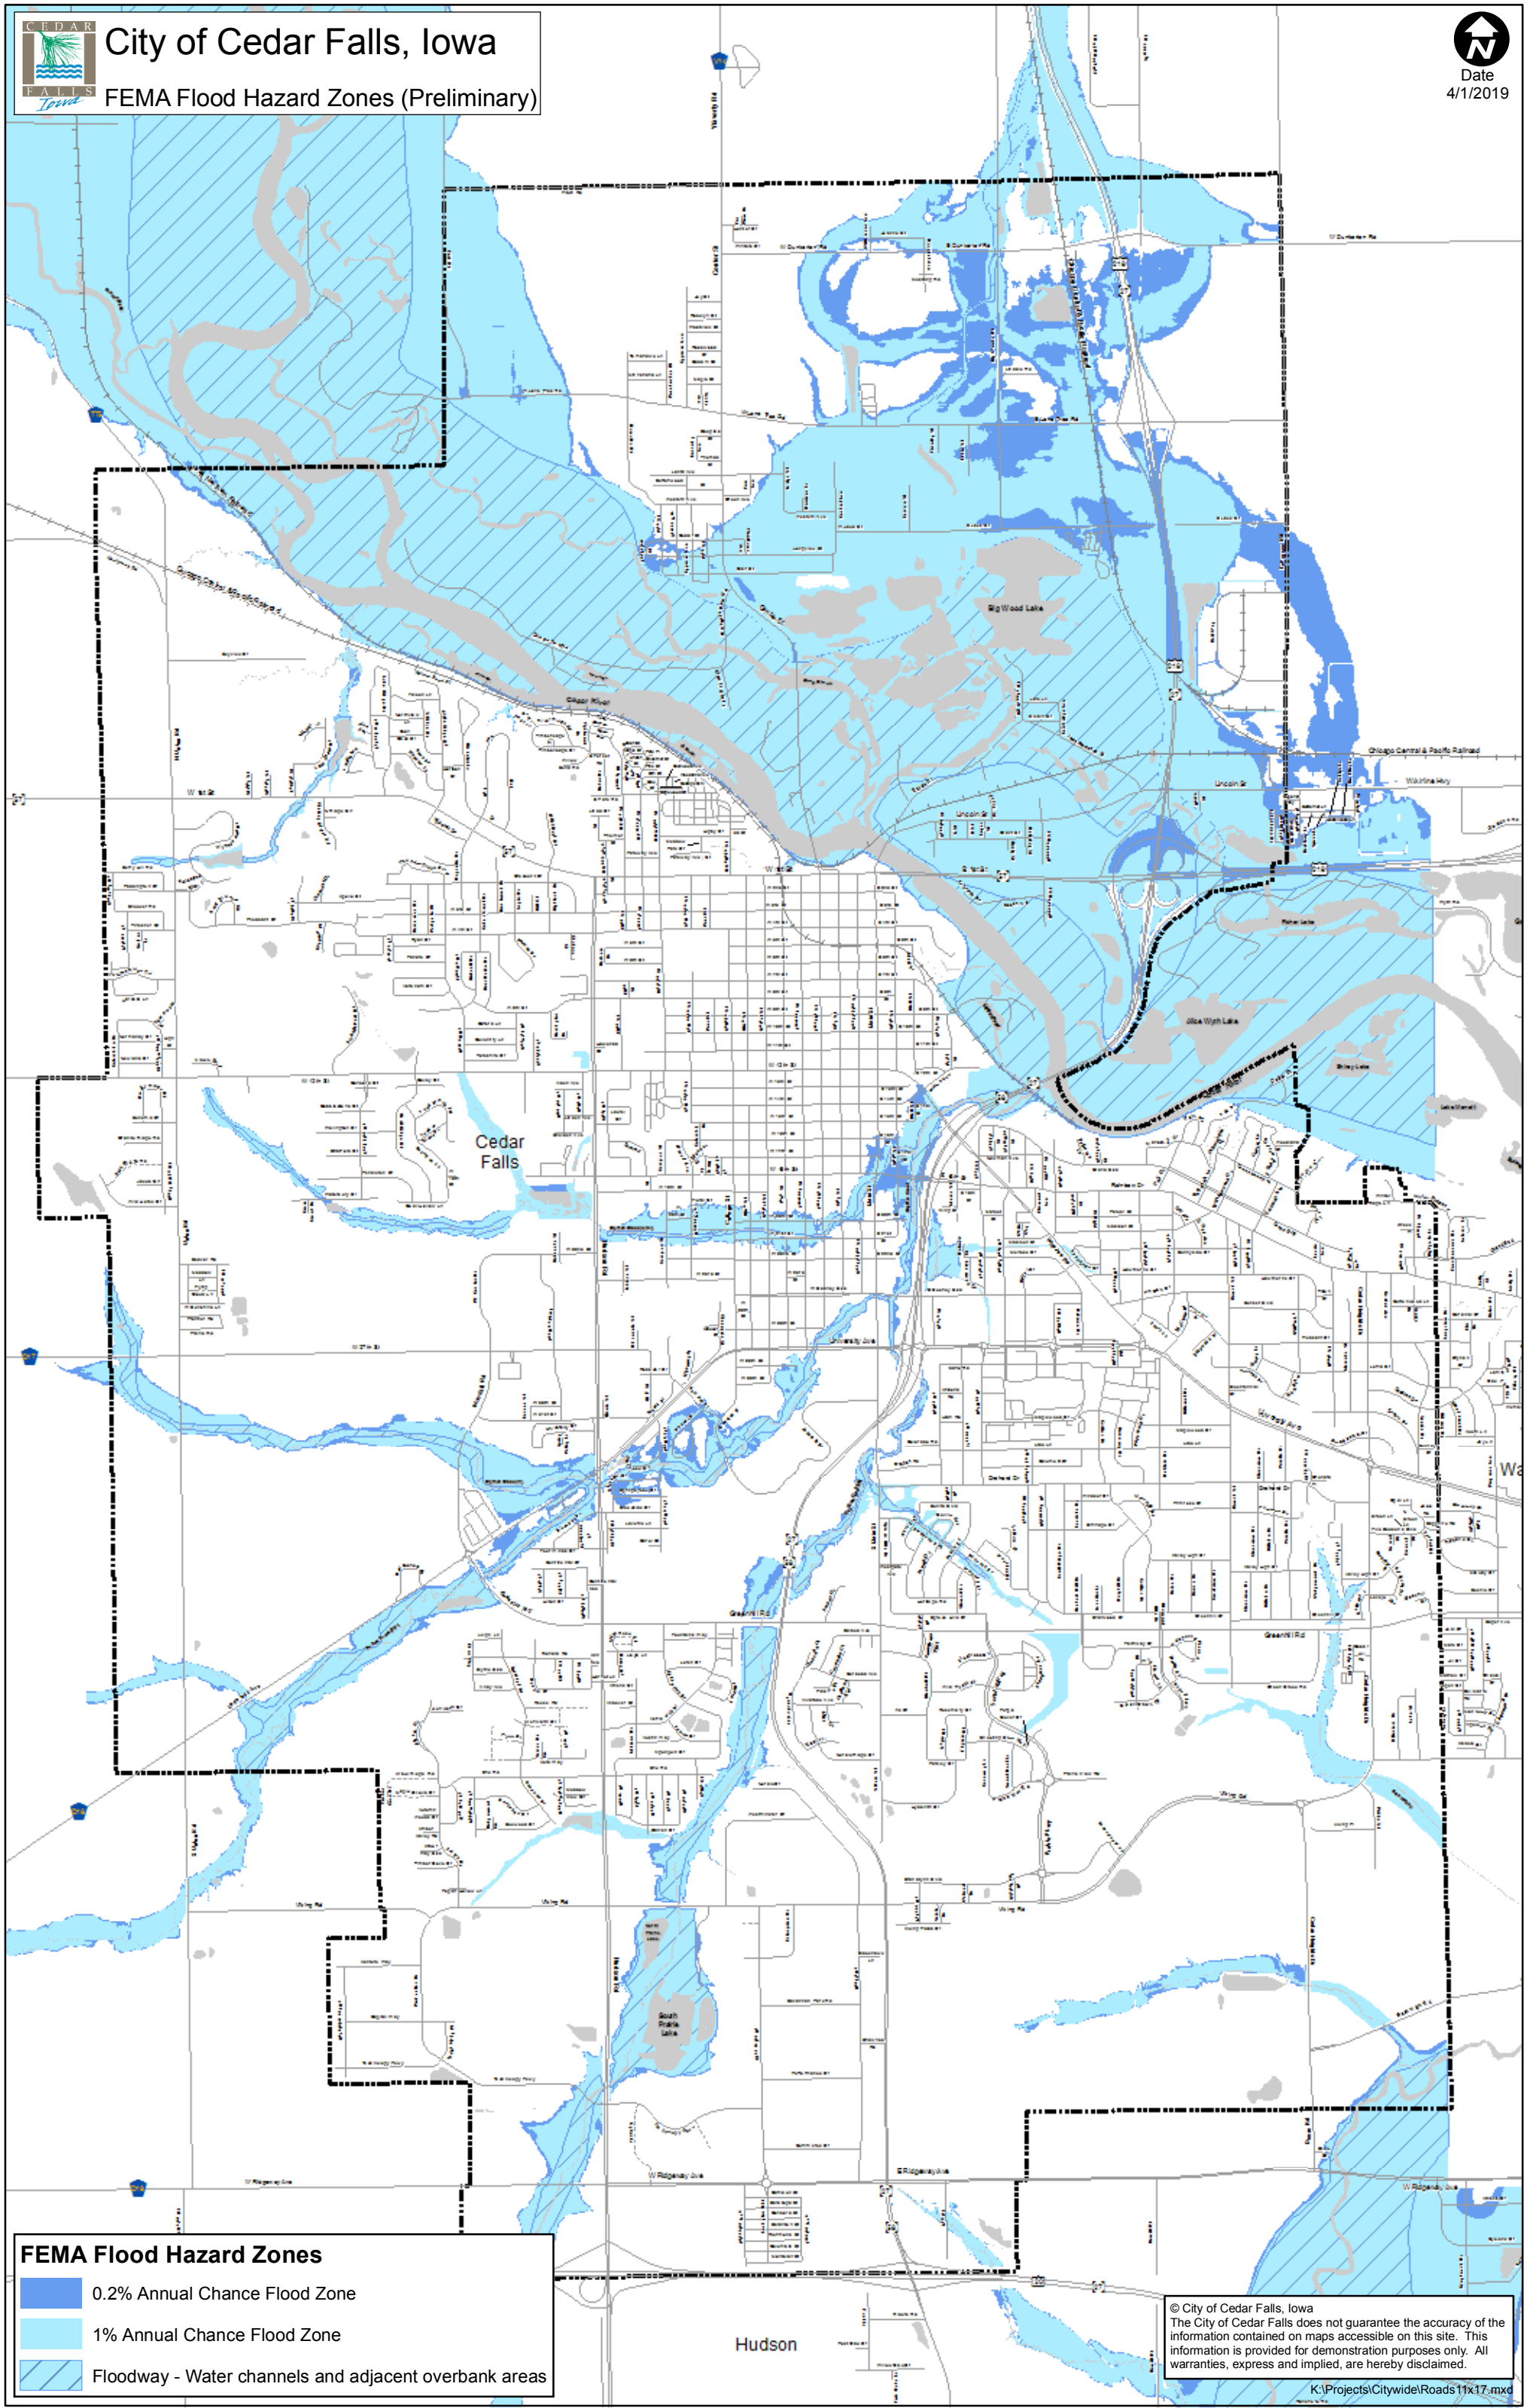

City of Cedar Falls, Iowa

FEMA Flood Hazard Zones (Preliminary)

North Arrow
Date
4/1/2019

FEMA Flood Hazard Zones

- 0.2% Annual Chance Flood Zone
- 1% Annual Chance Flood Zone
- Floodway - Water channels and adjacent overbank areas

© City of Cedar Falls, Iowa
The City of Cedar Falls does not guarantee the accuracy of the information contained on maps accessible on this site. This information is provided for demonstration purposes only. All warranties, express and implied, are hereby disclaimed.