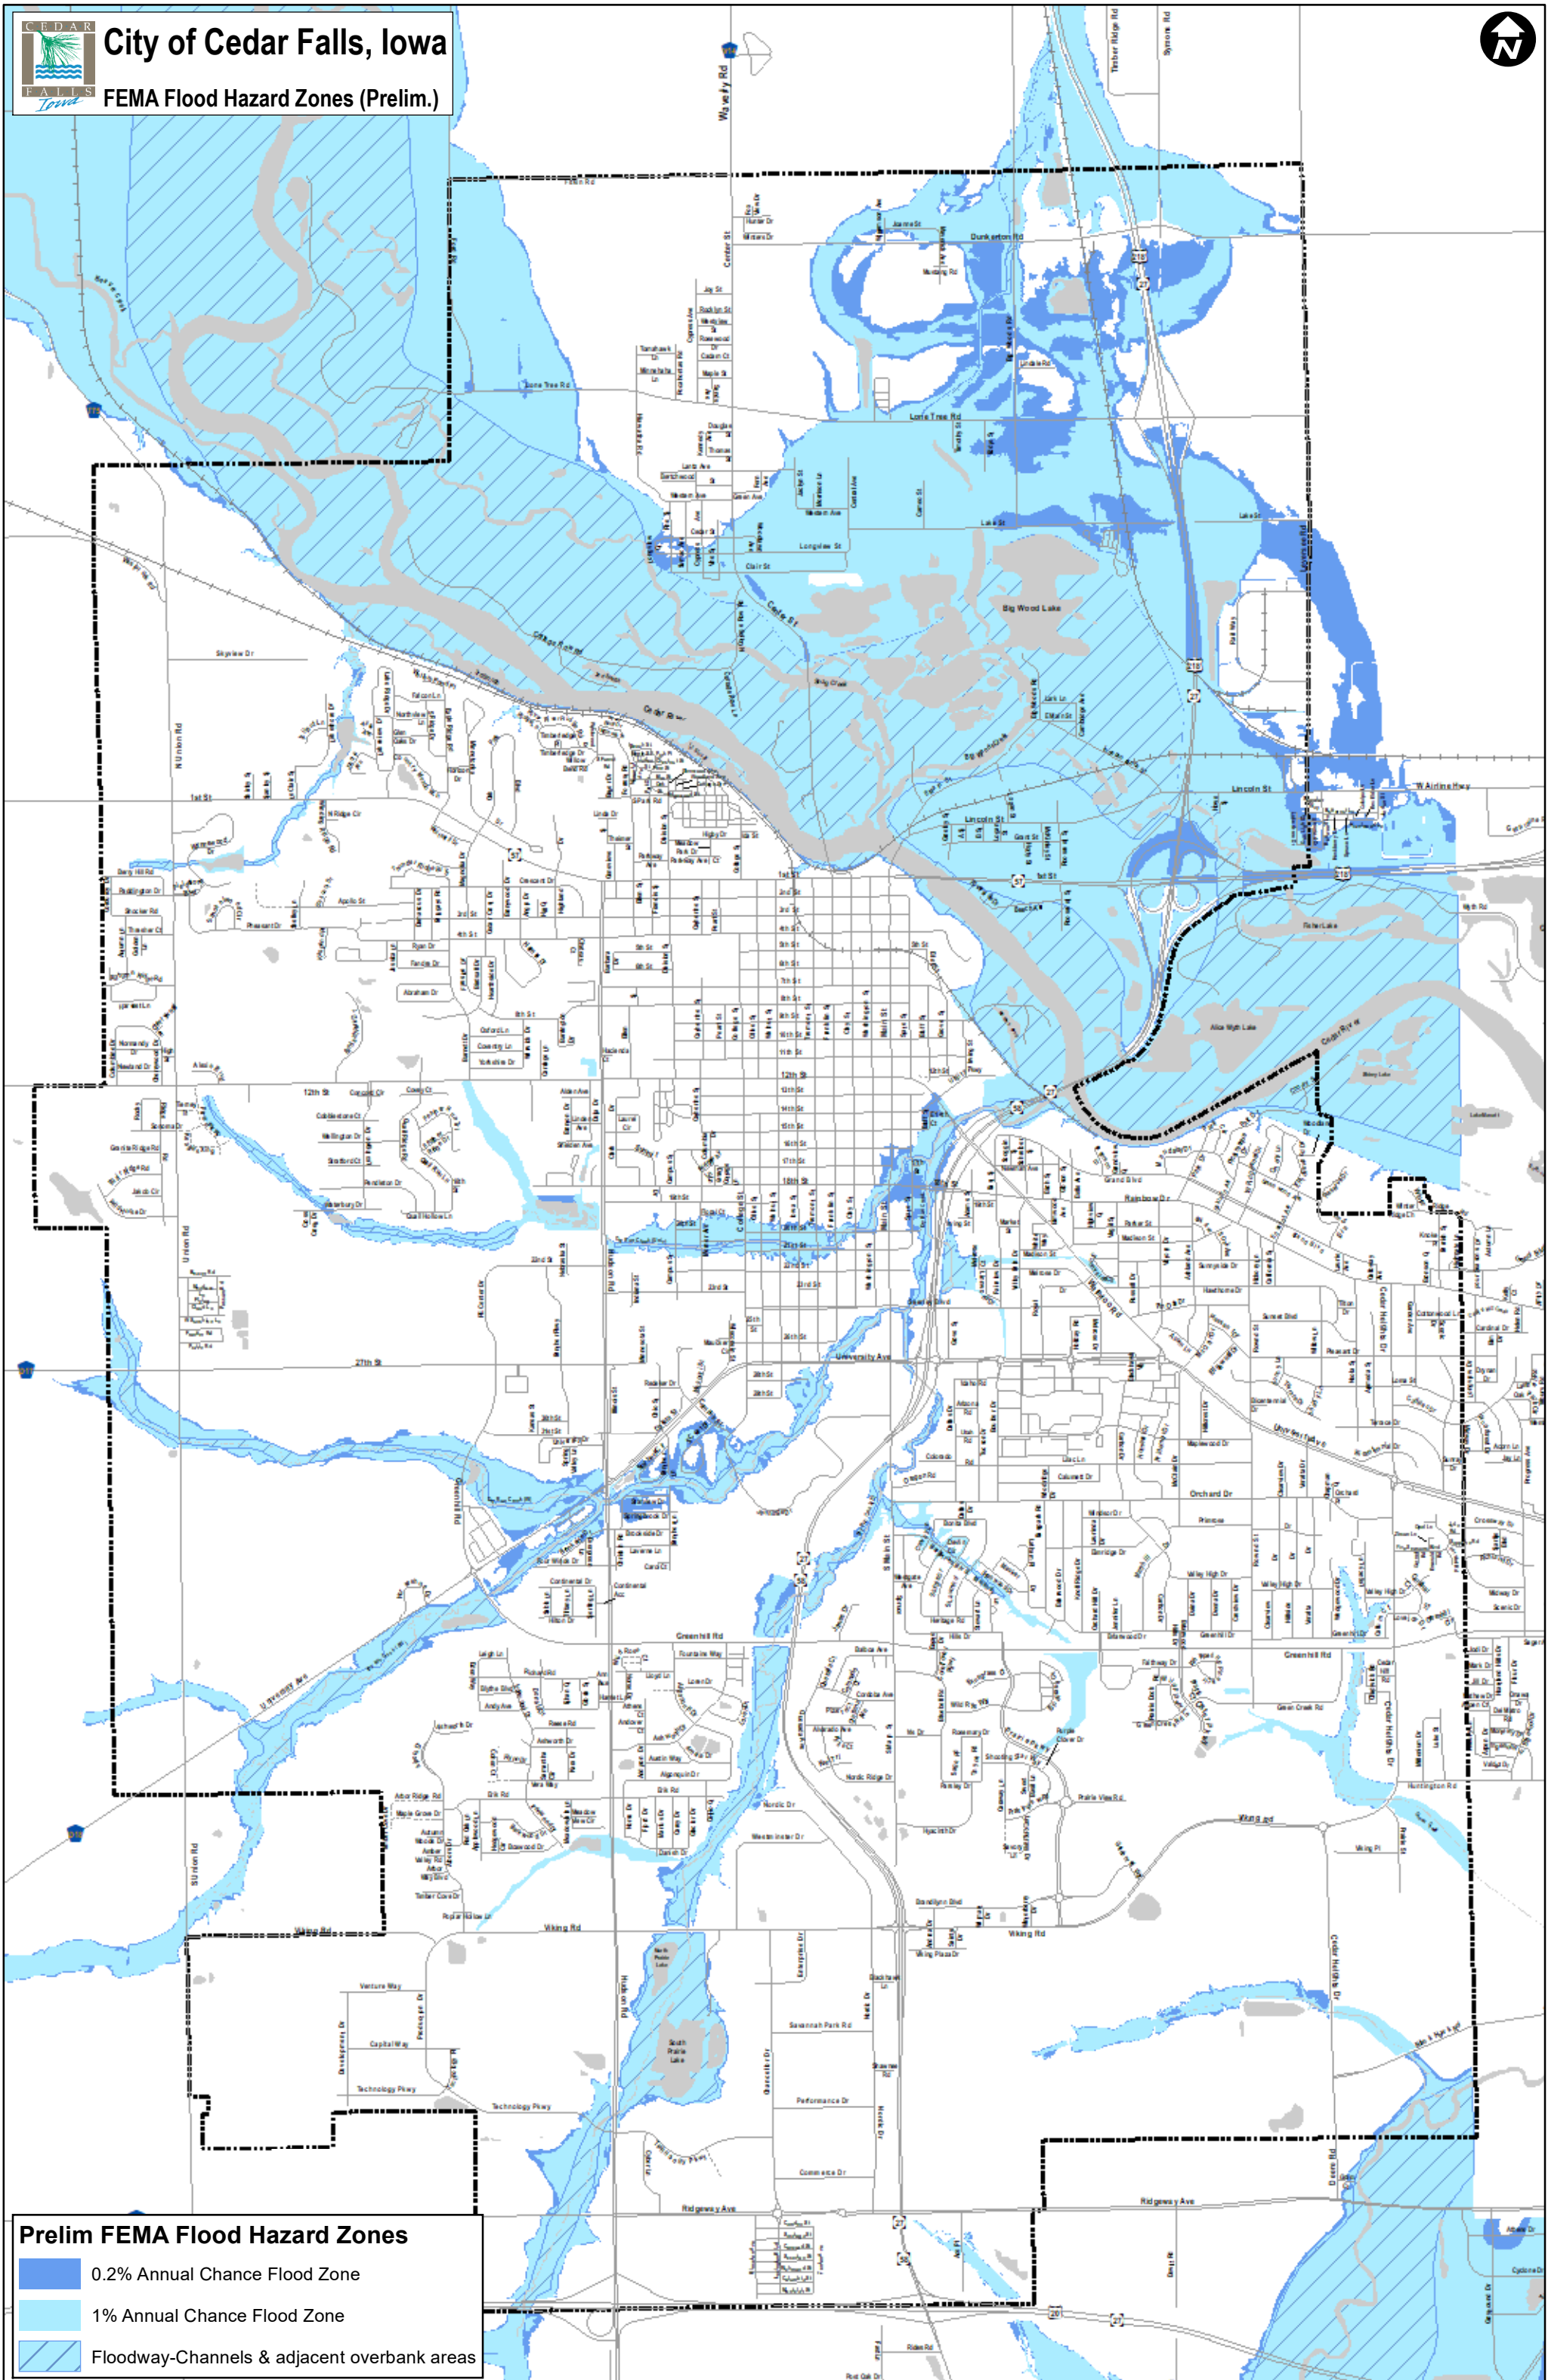

City of Cedar Falls, Iowa

FEMA Flood Hazard Zones (Prelim.)

Prelim FEMA Flood Hazard Zones

- 0.2% Annual Chance Flood Zone
- 1% Annual Chance Flood Zone
- Floodway-Channels & adjacent overbank areas