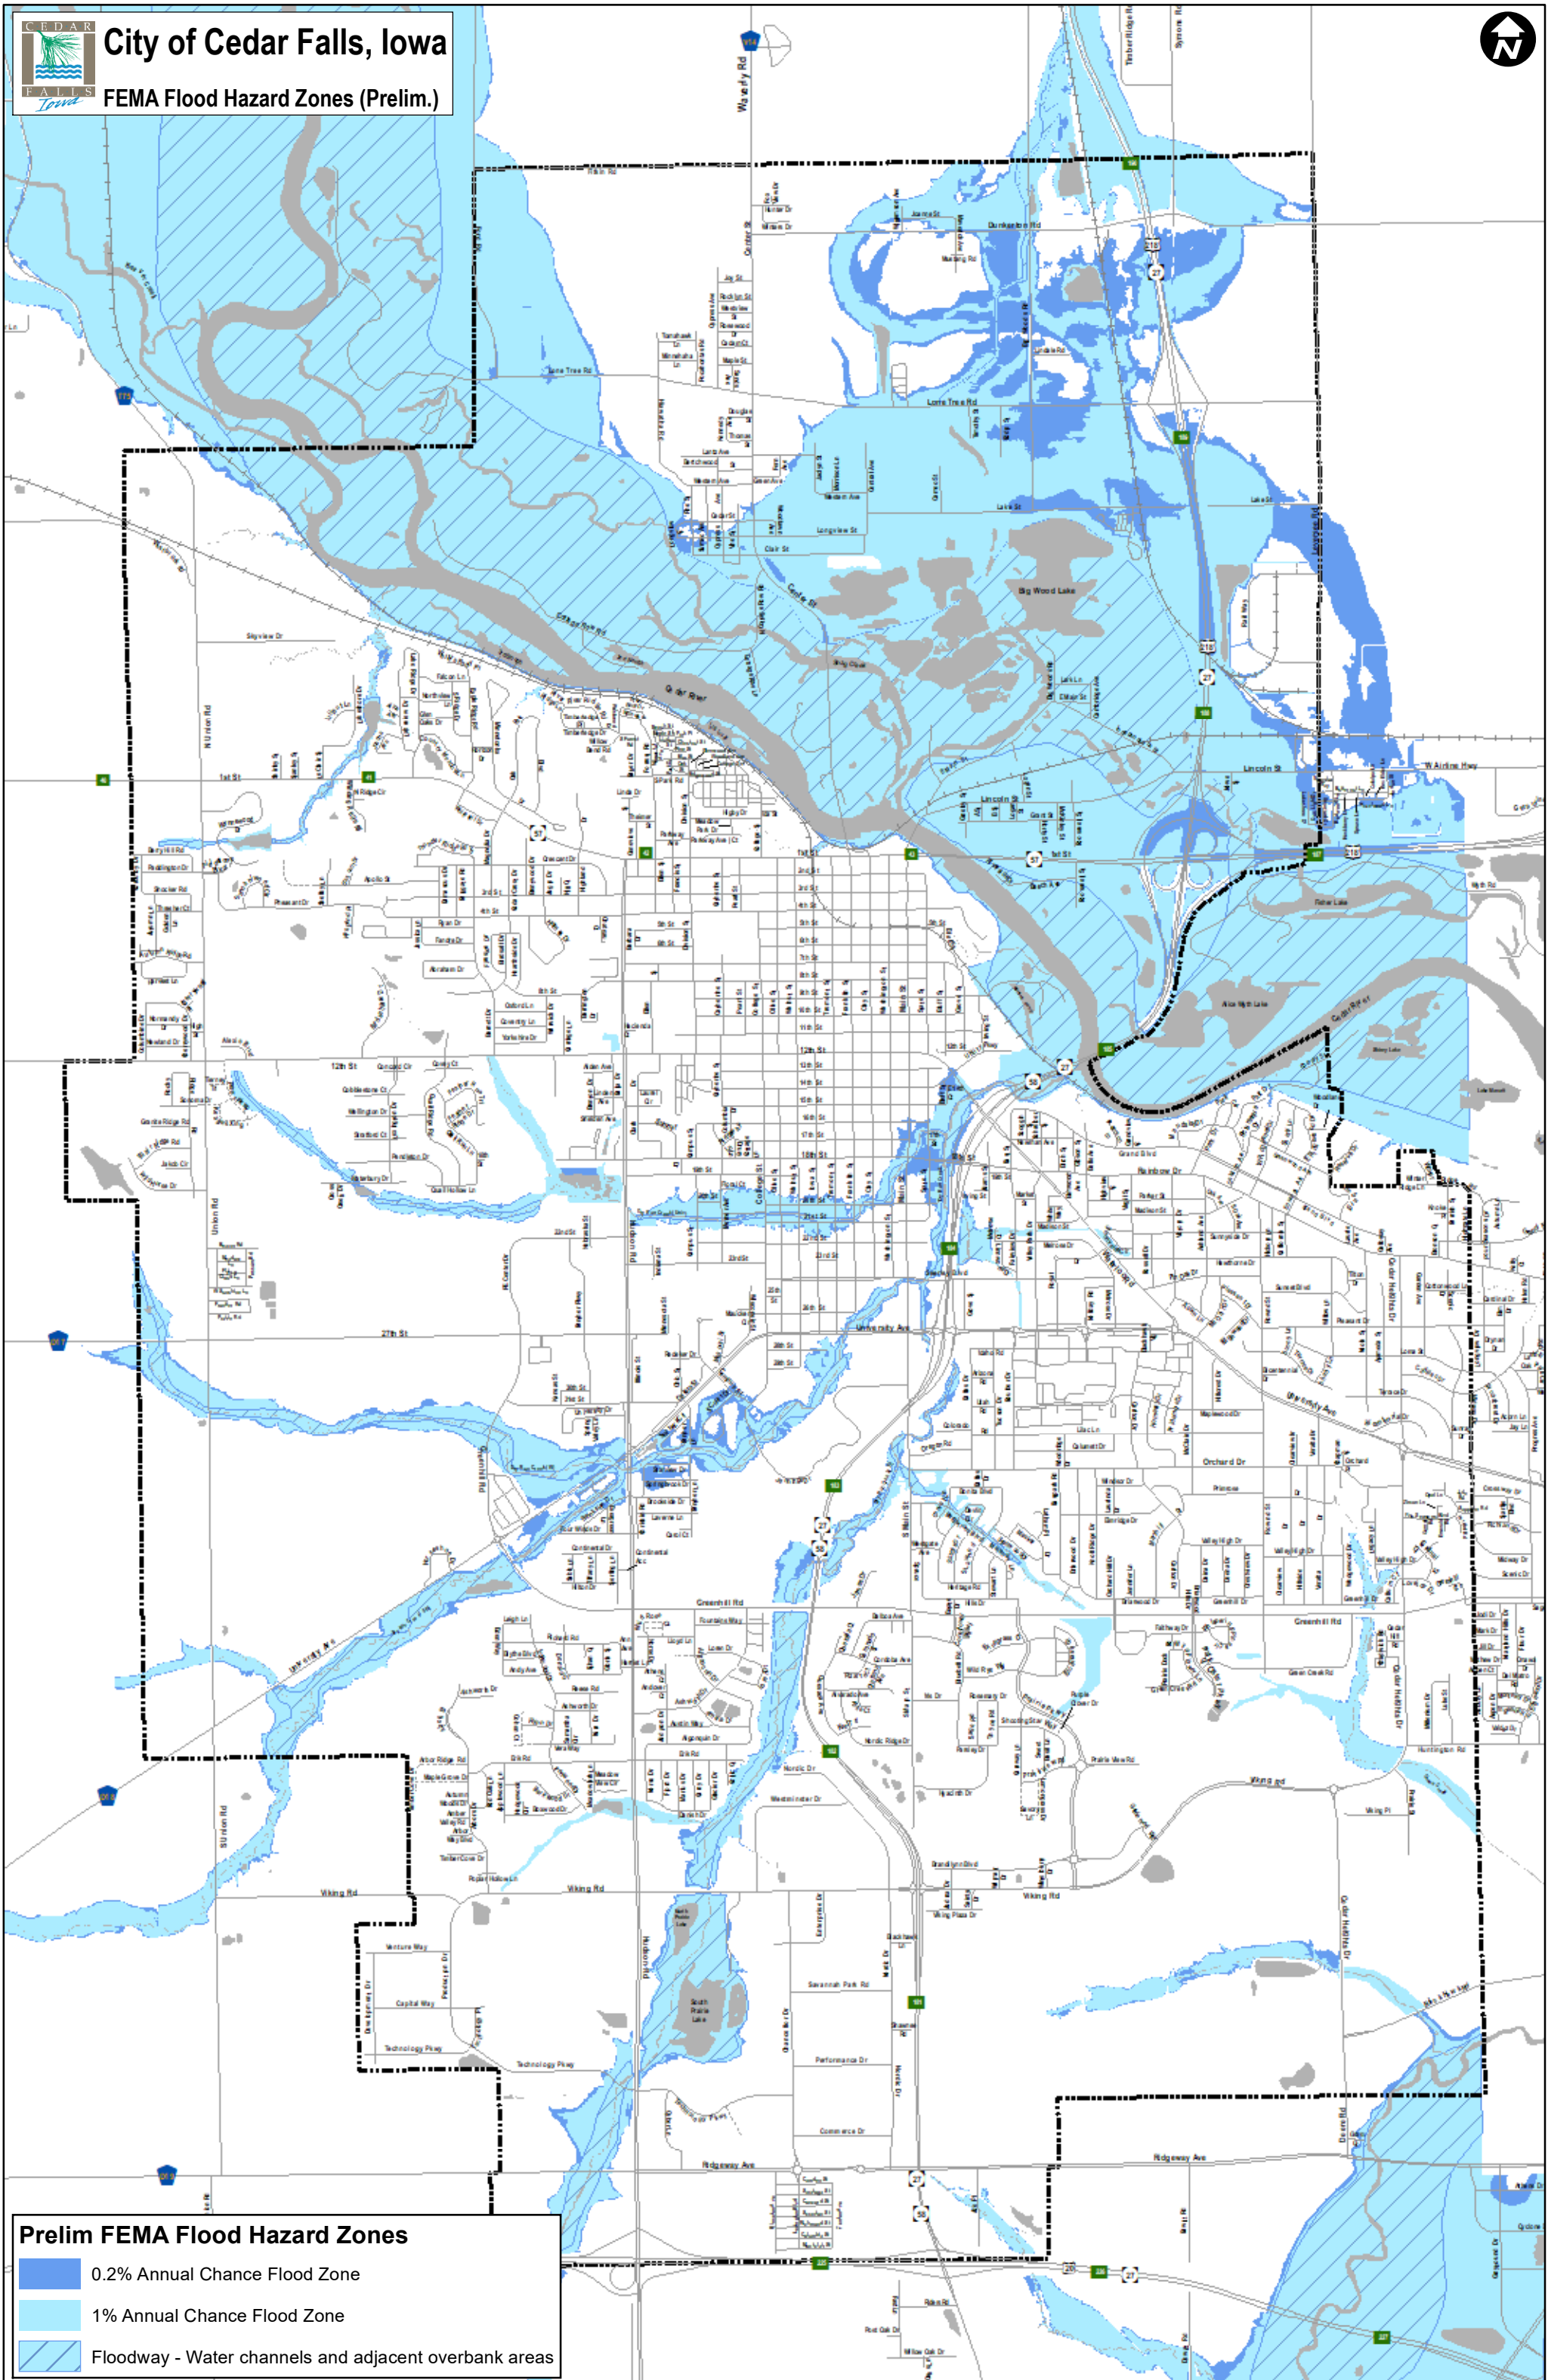

# City of Cedar Falls, Iowa

## FEMA Flood Hazard Zones (Prelim.)

**Prelim FEMA Flood Hazard Zones**

- 0.2% Annual Chance Flood Zone
- 1% Annual Chance Flood Zone
- Floodway - Water channels and adjacent overbank areas