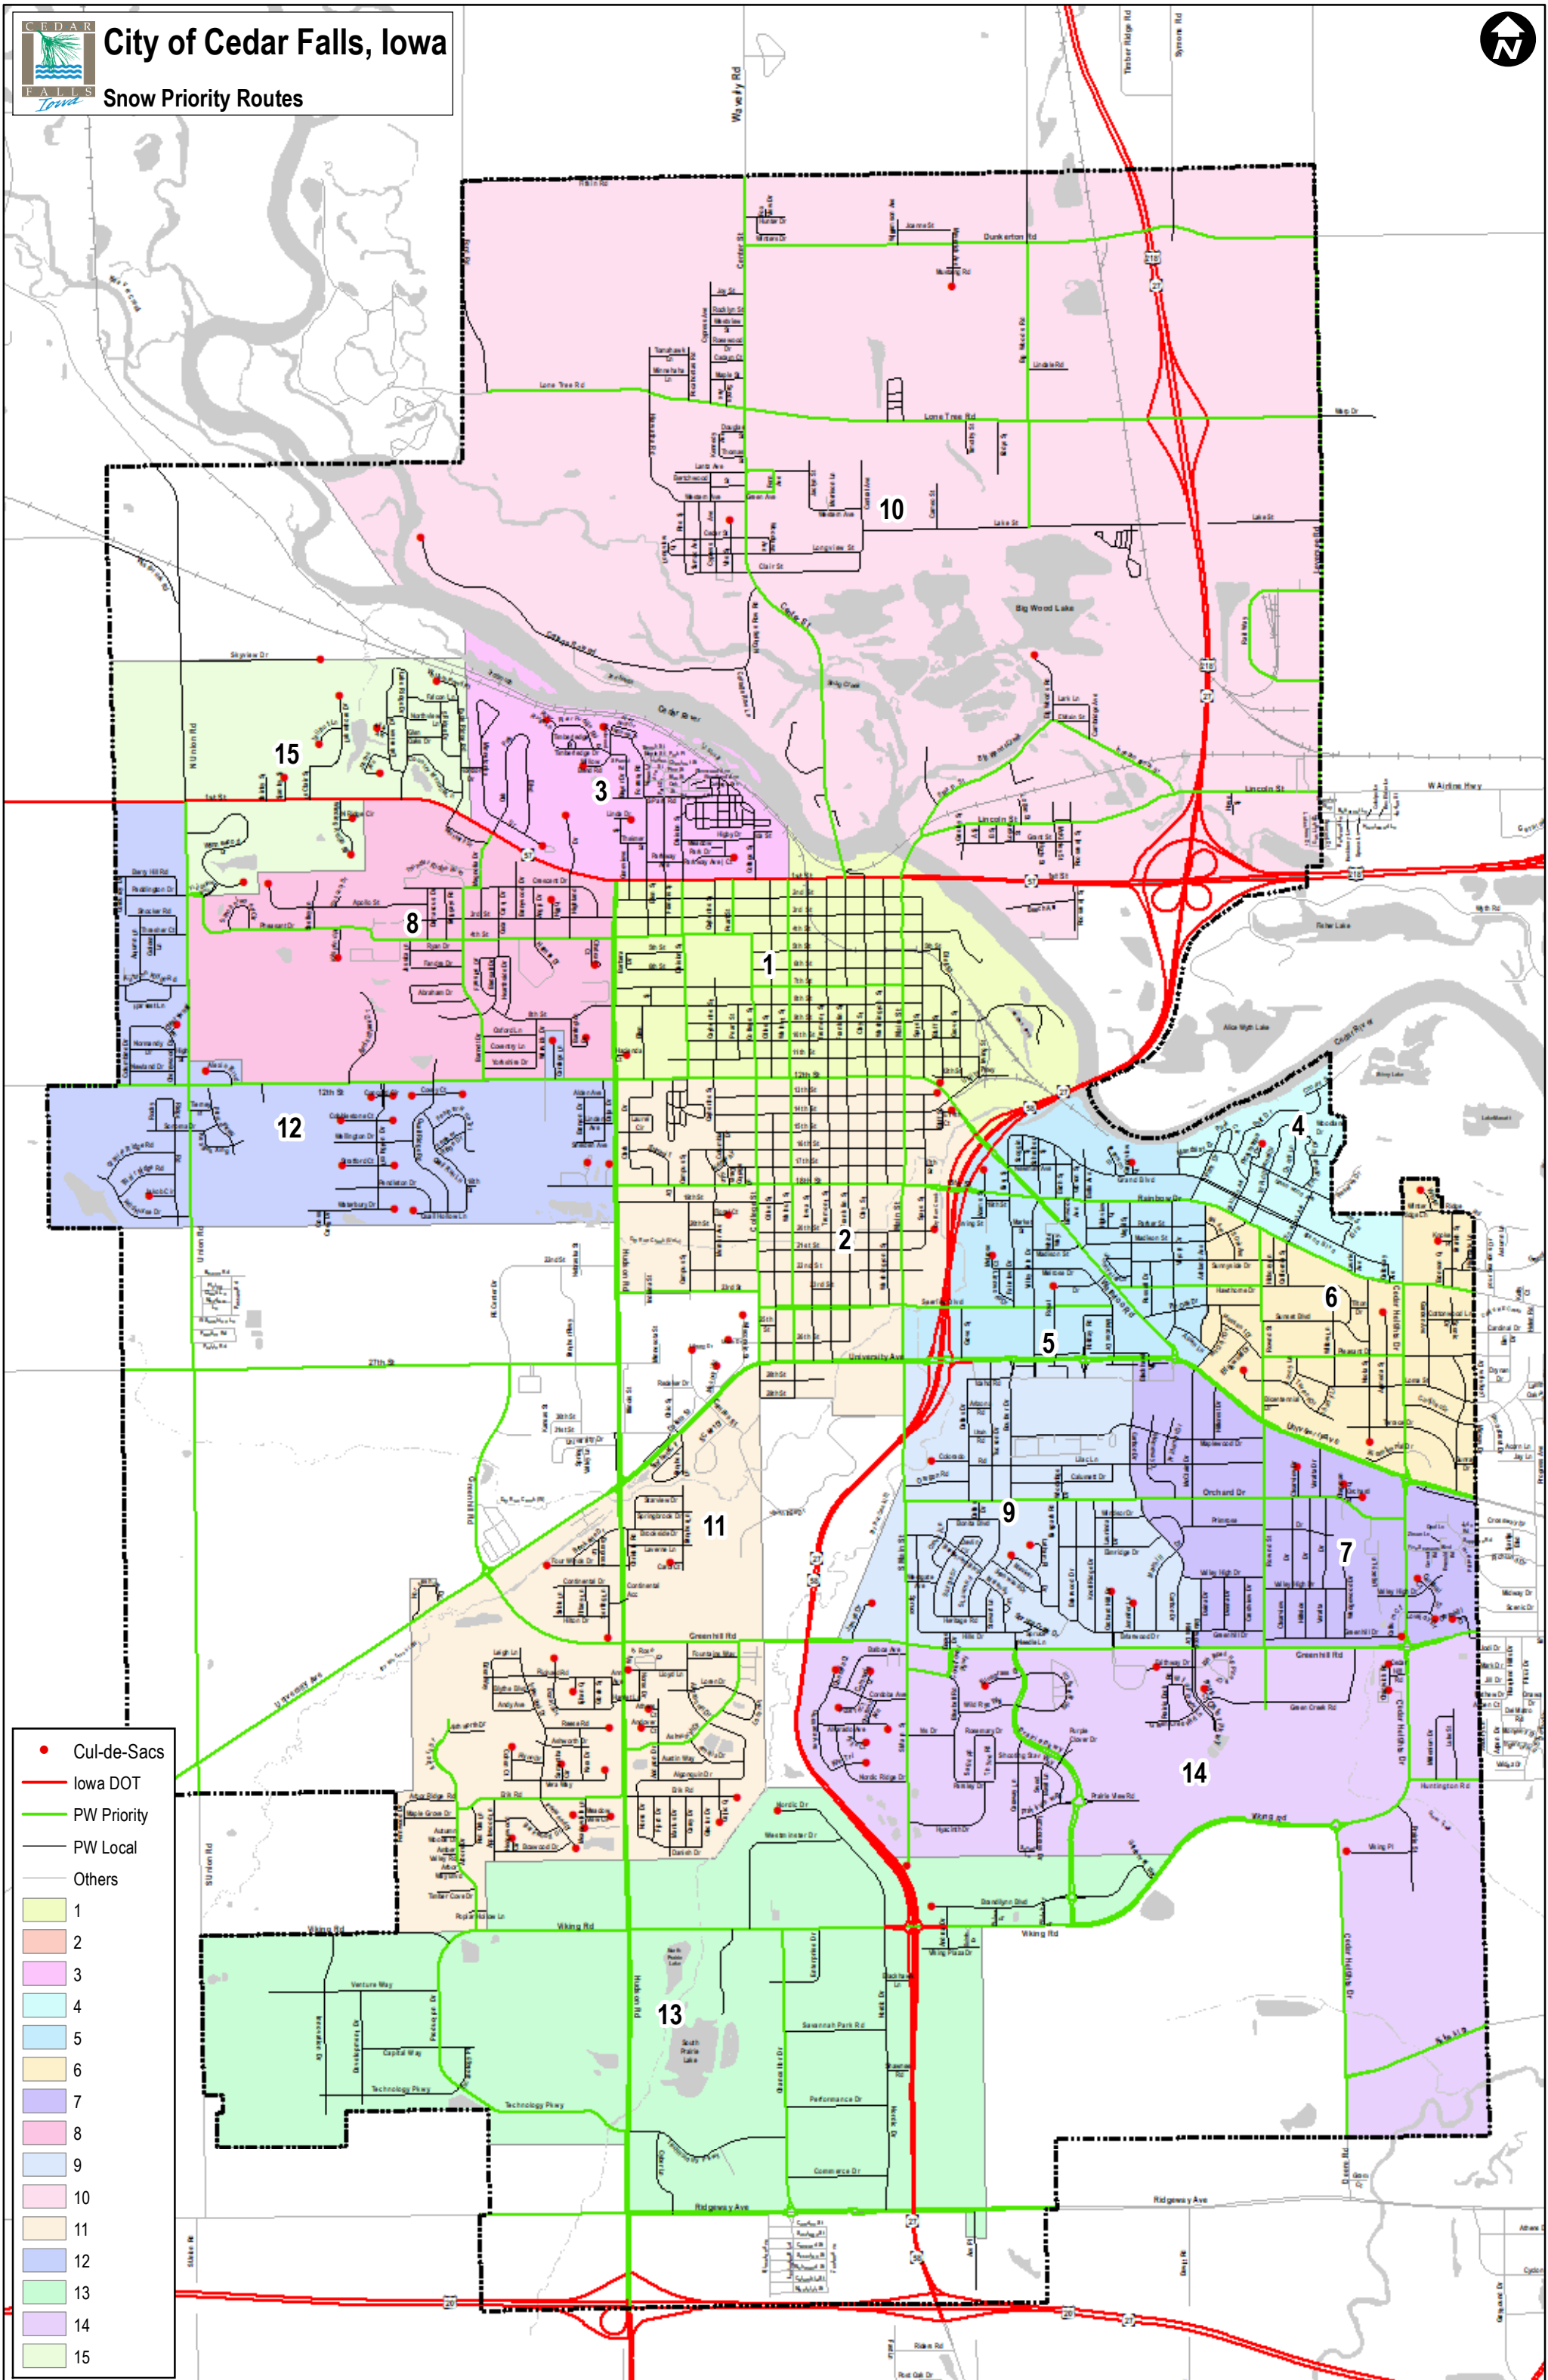

City of Cedar Falls, Iowa

Snow Priority Routes

- Cul-de-Sacs
 - Iowa DOT
 - PW Priority
 - PW Local
 - Others
- | |
|----|
| 1 |
| 2 |
| 3 |
| 4 |
| 5 |
| 6 |
| 7 |
| 8 |
| 9 |
| 10 |
| 11 |
| 12 |
| 13 |
| 14 |
| 15 |