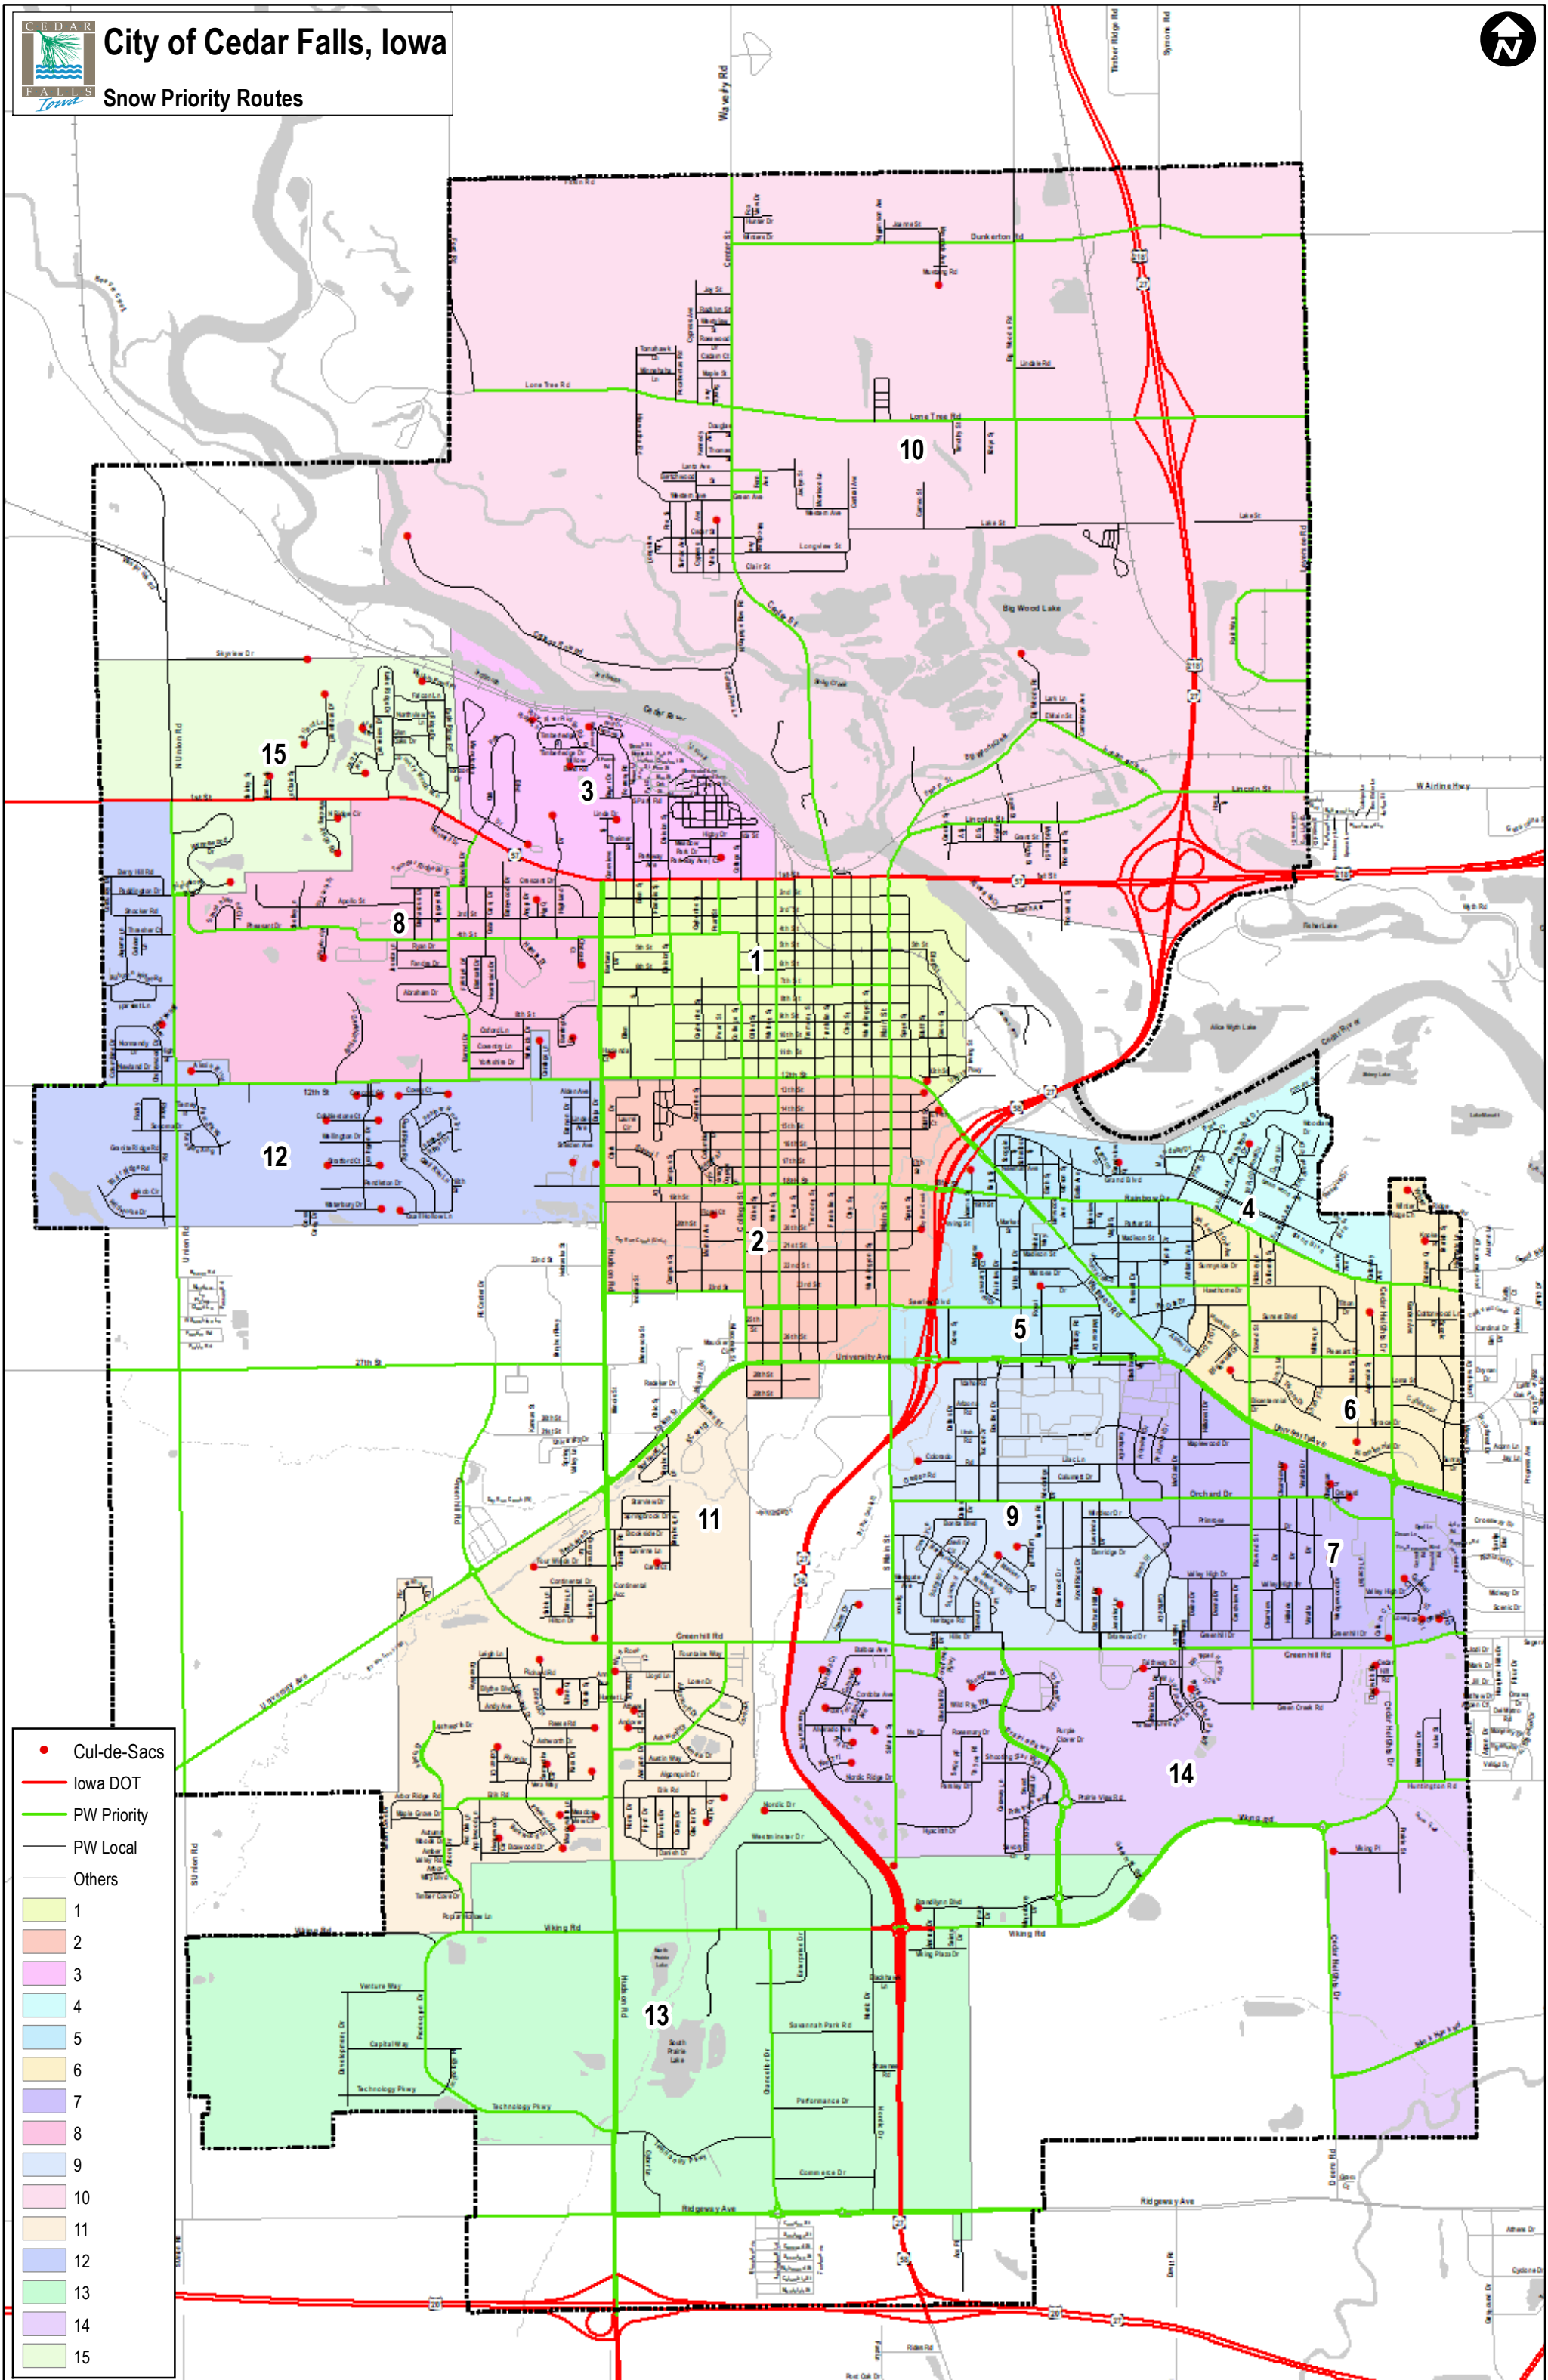

City of Cedar Falls, Iowa

Snow Priority Routes

- Cul-de-Sacs
 - Iowa DOT
 - PW Priority
 - PW Local
 - Others
- | |
|----|
| 1 |
| 2 |
| 3 |
| 4 |
| 5 |
| 6 |
| 7 |
| 8 |
| 9 |
| 10 |
| 11 |
| 12 |
| 13 |
| 14 |
| 15 |