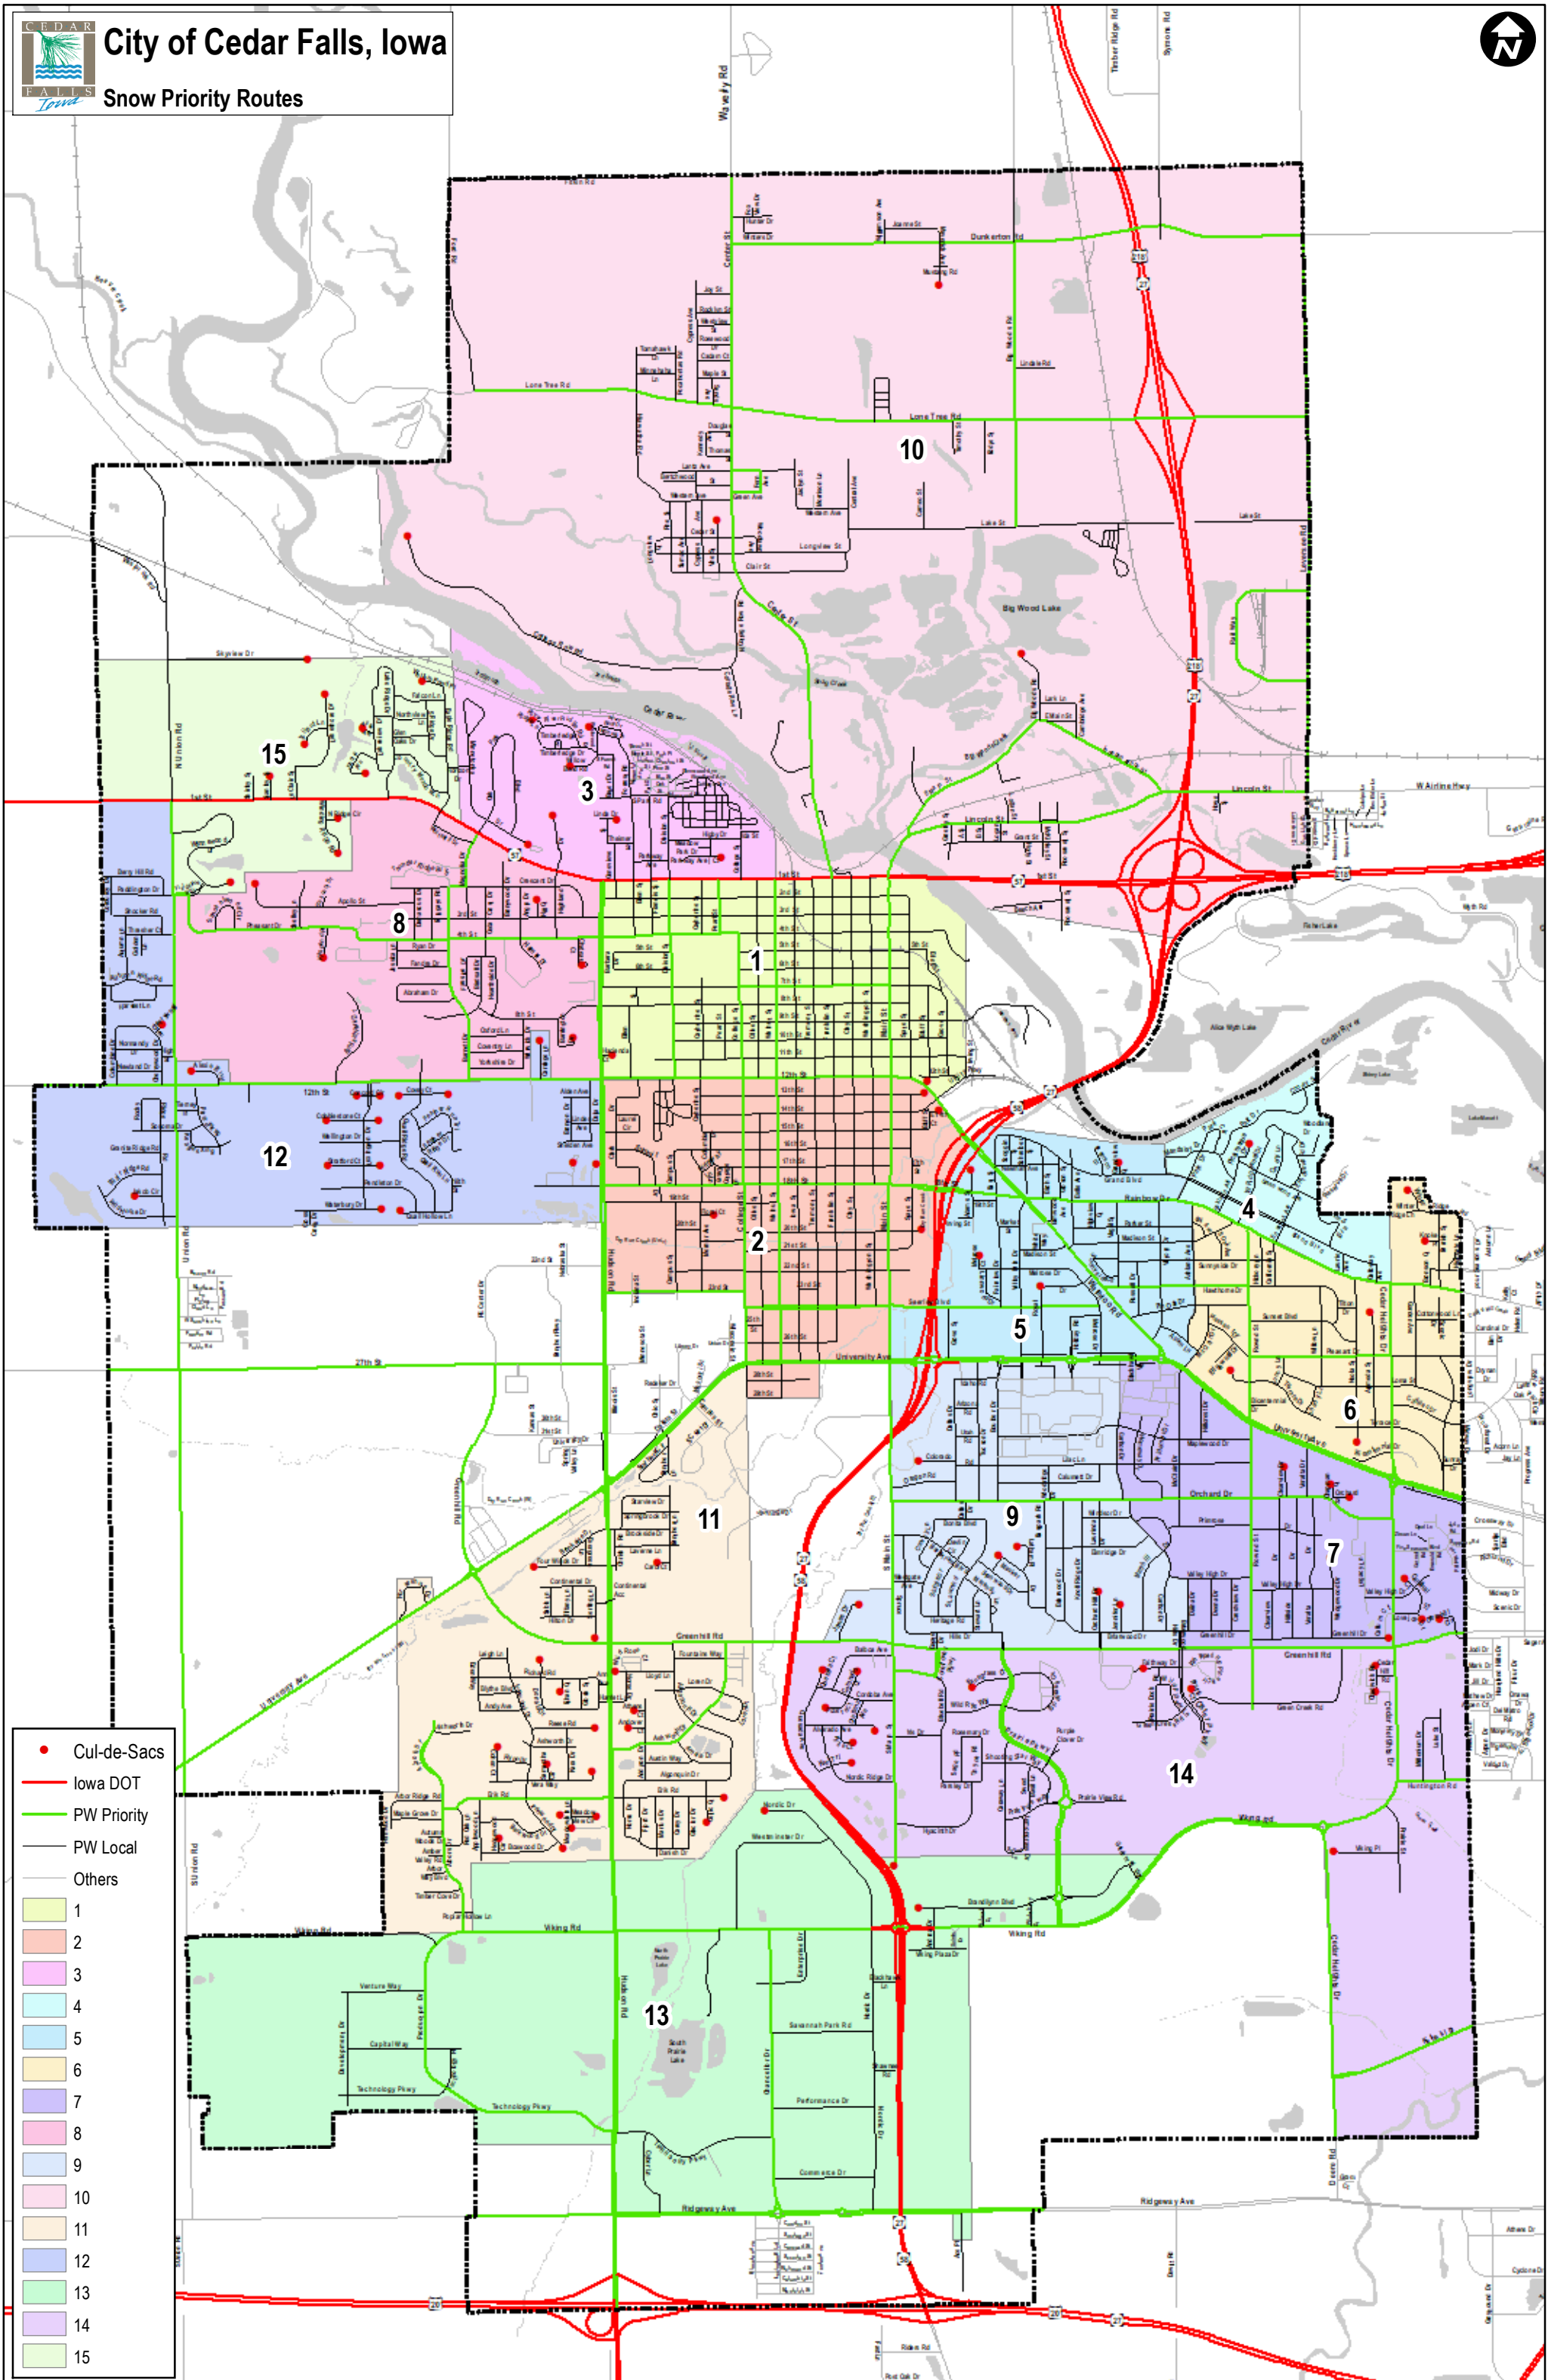

City of Cedar Falls, Iowa

Snow Priority Routes

- Cul-de-Sacs
 - Iowa DOT
 - PW Priority
 - PW Local
 - Others
- | |
|----|
| 1 |
| 2 |
| 3 |
| 4 |
| 5 |
| 6 |
| 7 |
| 8 |
| 9 |
| 10 |
| 11 |
| 12 |
| 13 |
| 14 |
| 15 |