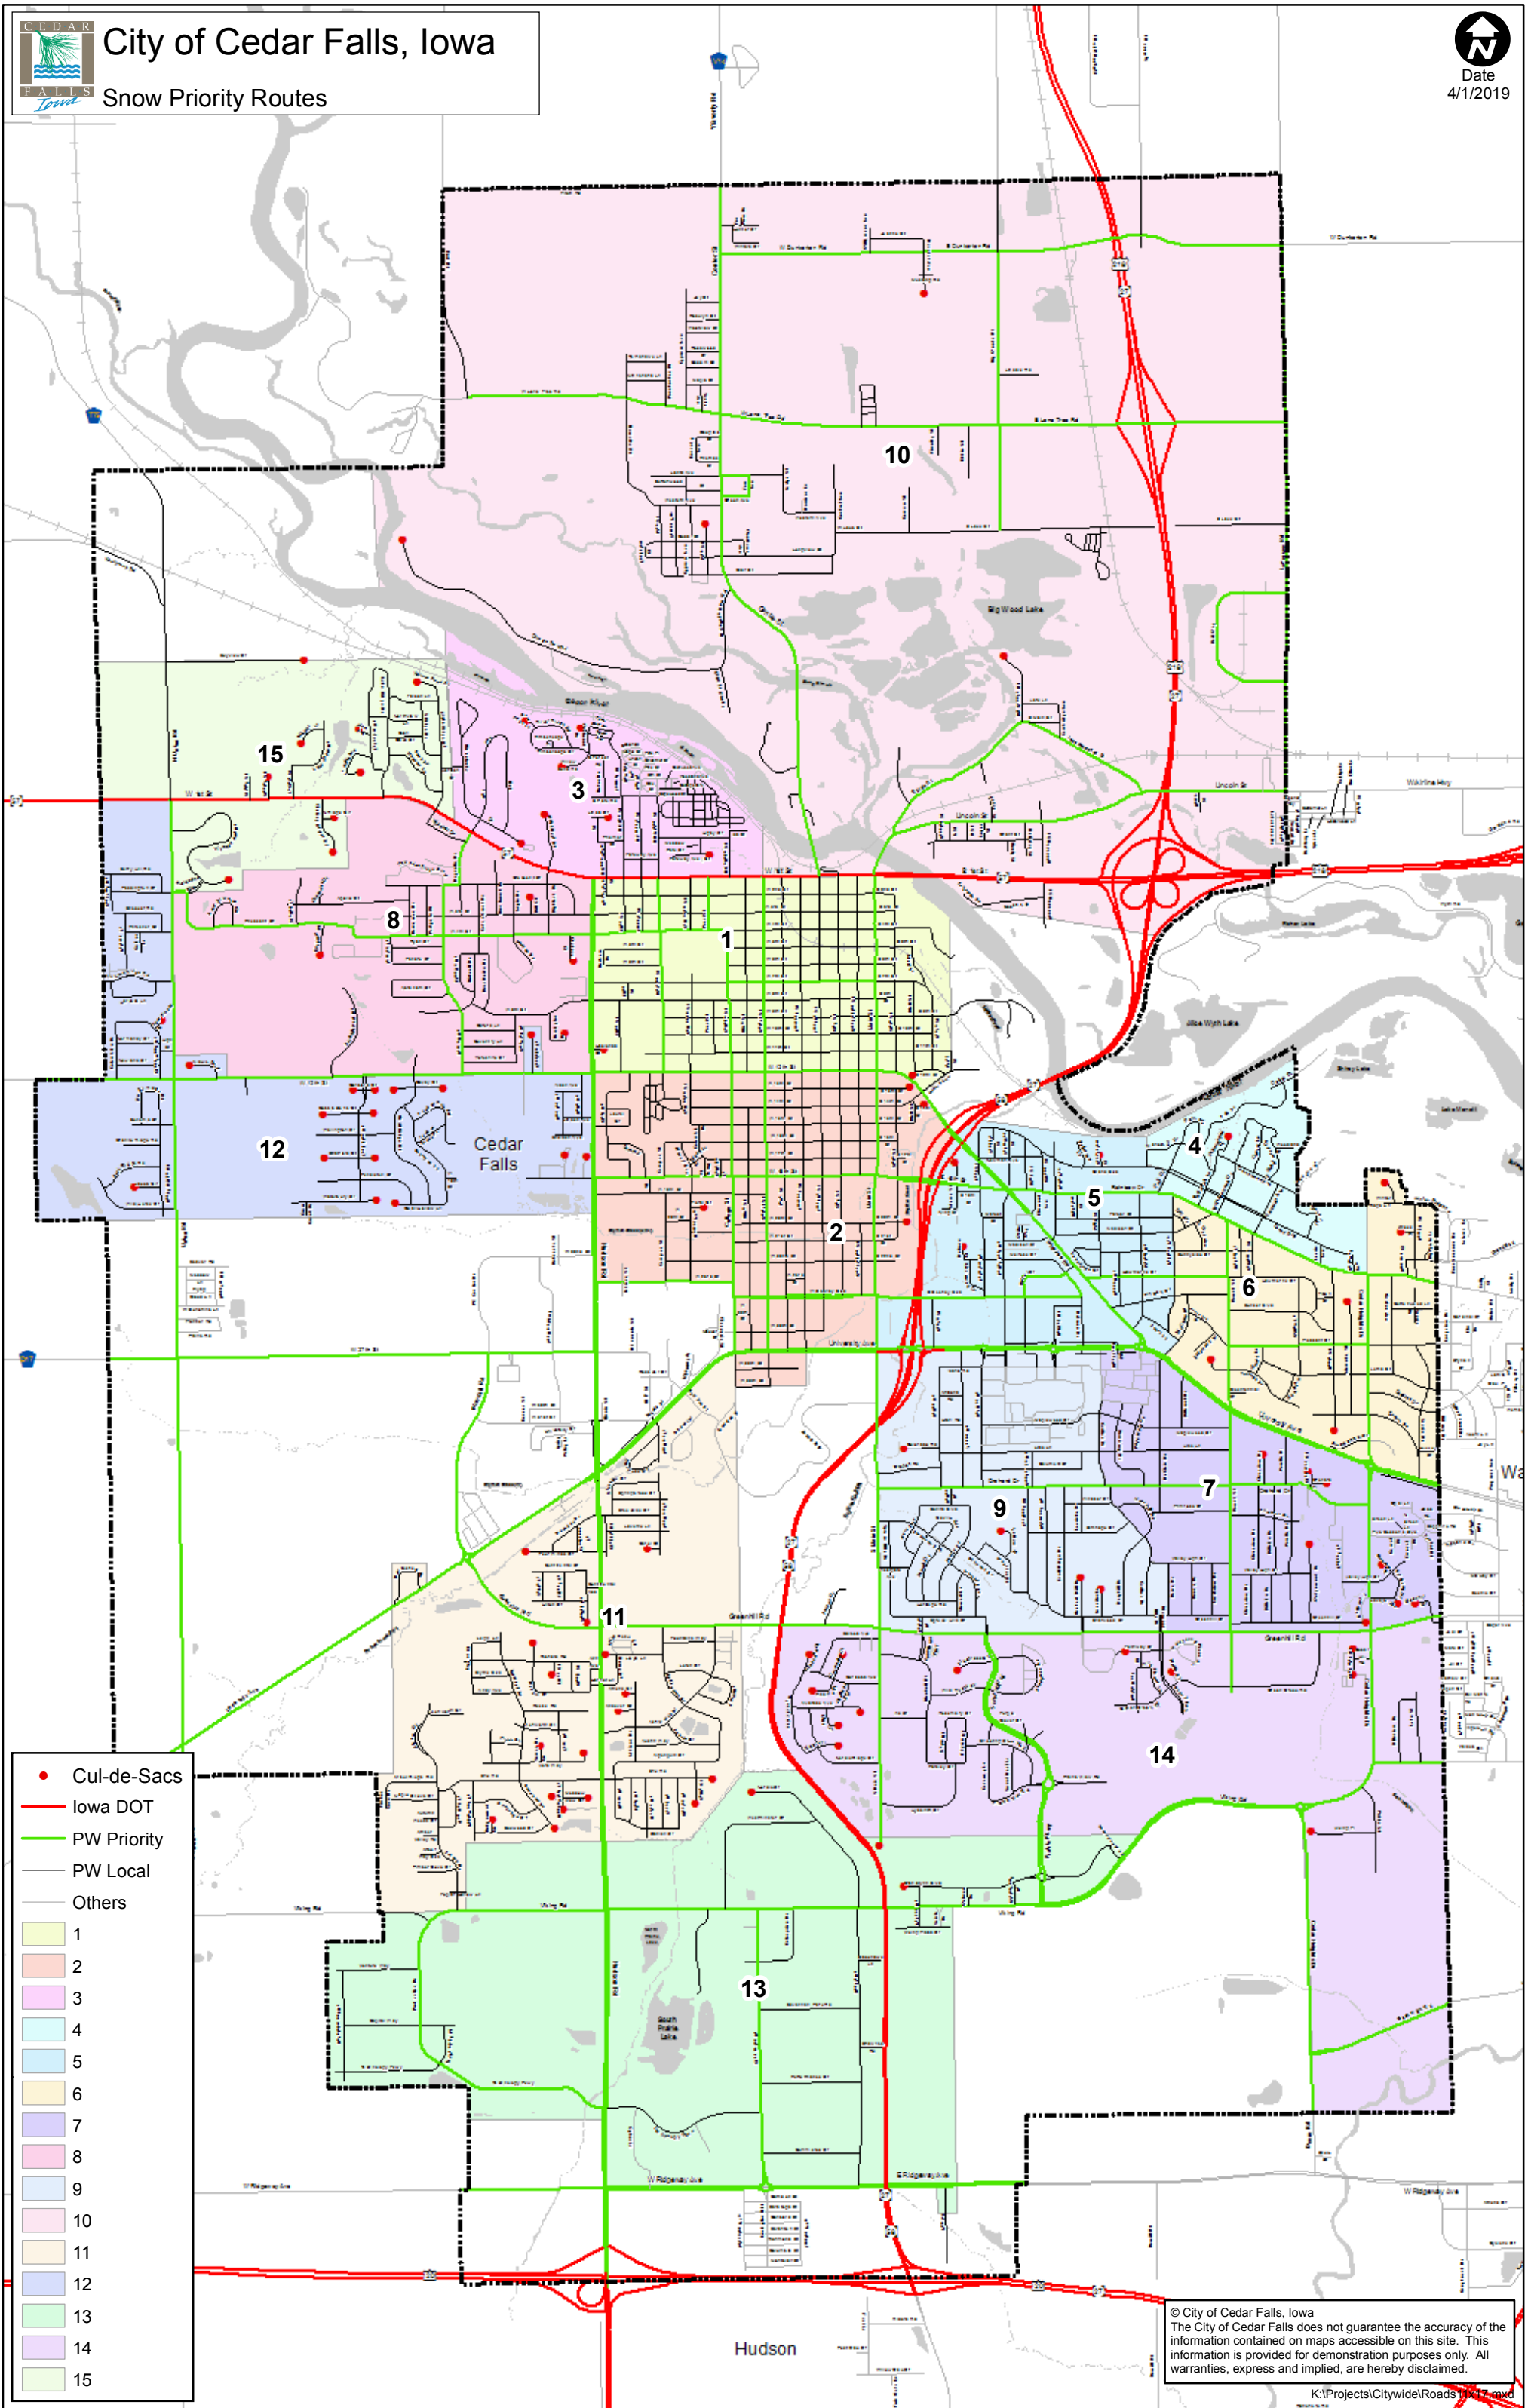

City of Cedar Falls, Iowa

Snow Priority Routes

Date
4/1/2019

- Cul-de-Sacs
 - Iowa DOT
 - PW Priority
 - PW Local
 - Others
- | |
|----|
| 1 |
| 2 |
| 3 |
| 4 |
| 5 |
| 6 |
| 7 |
| 8 |
| 9 |
| 10 |
| 11 |
| 12 |
| 13 |
| 14 |
| 15 |

© City of Cedar Falls, Iowa
 The City of Cedar Falls does not guarantee the accuracy of the information contained on maps accessible on this site. This information is provided for demonstration purposes only. All warranties, express and implied, are hereby disclaimed.