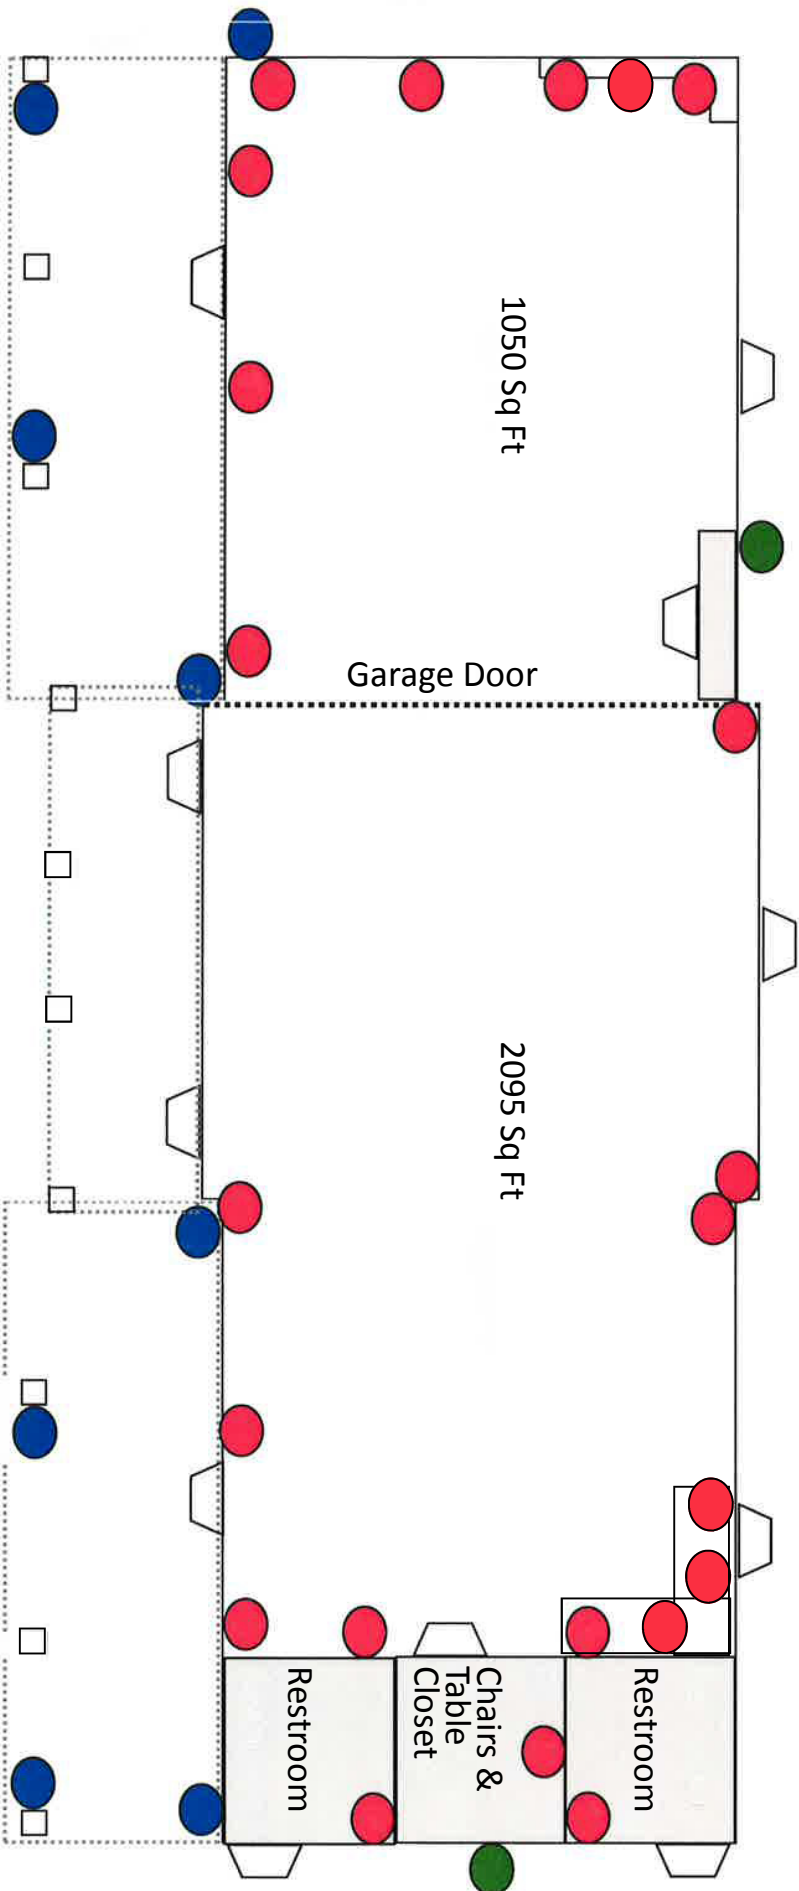

Island Park Beach House

-  Indoor Outlets
-  Outdoor Outlets
-  Outdoor Water Faucets
-  Door

River Side