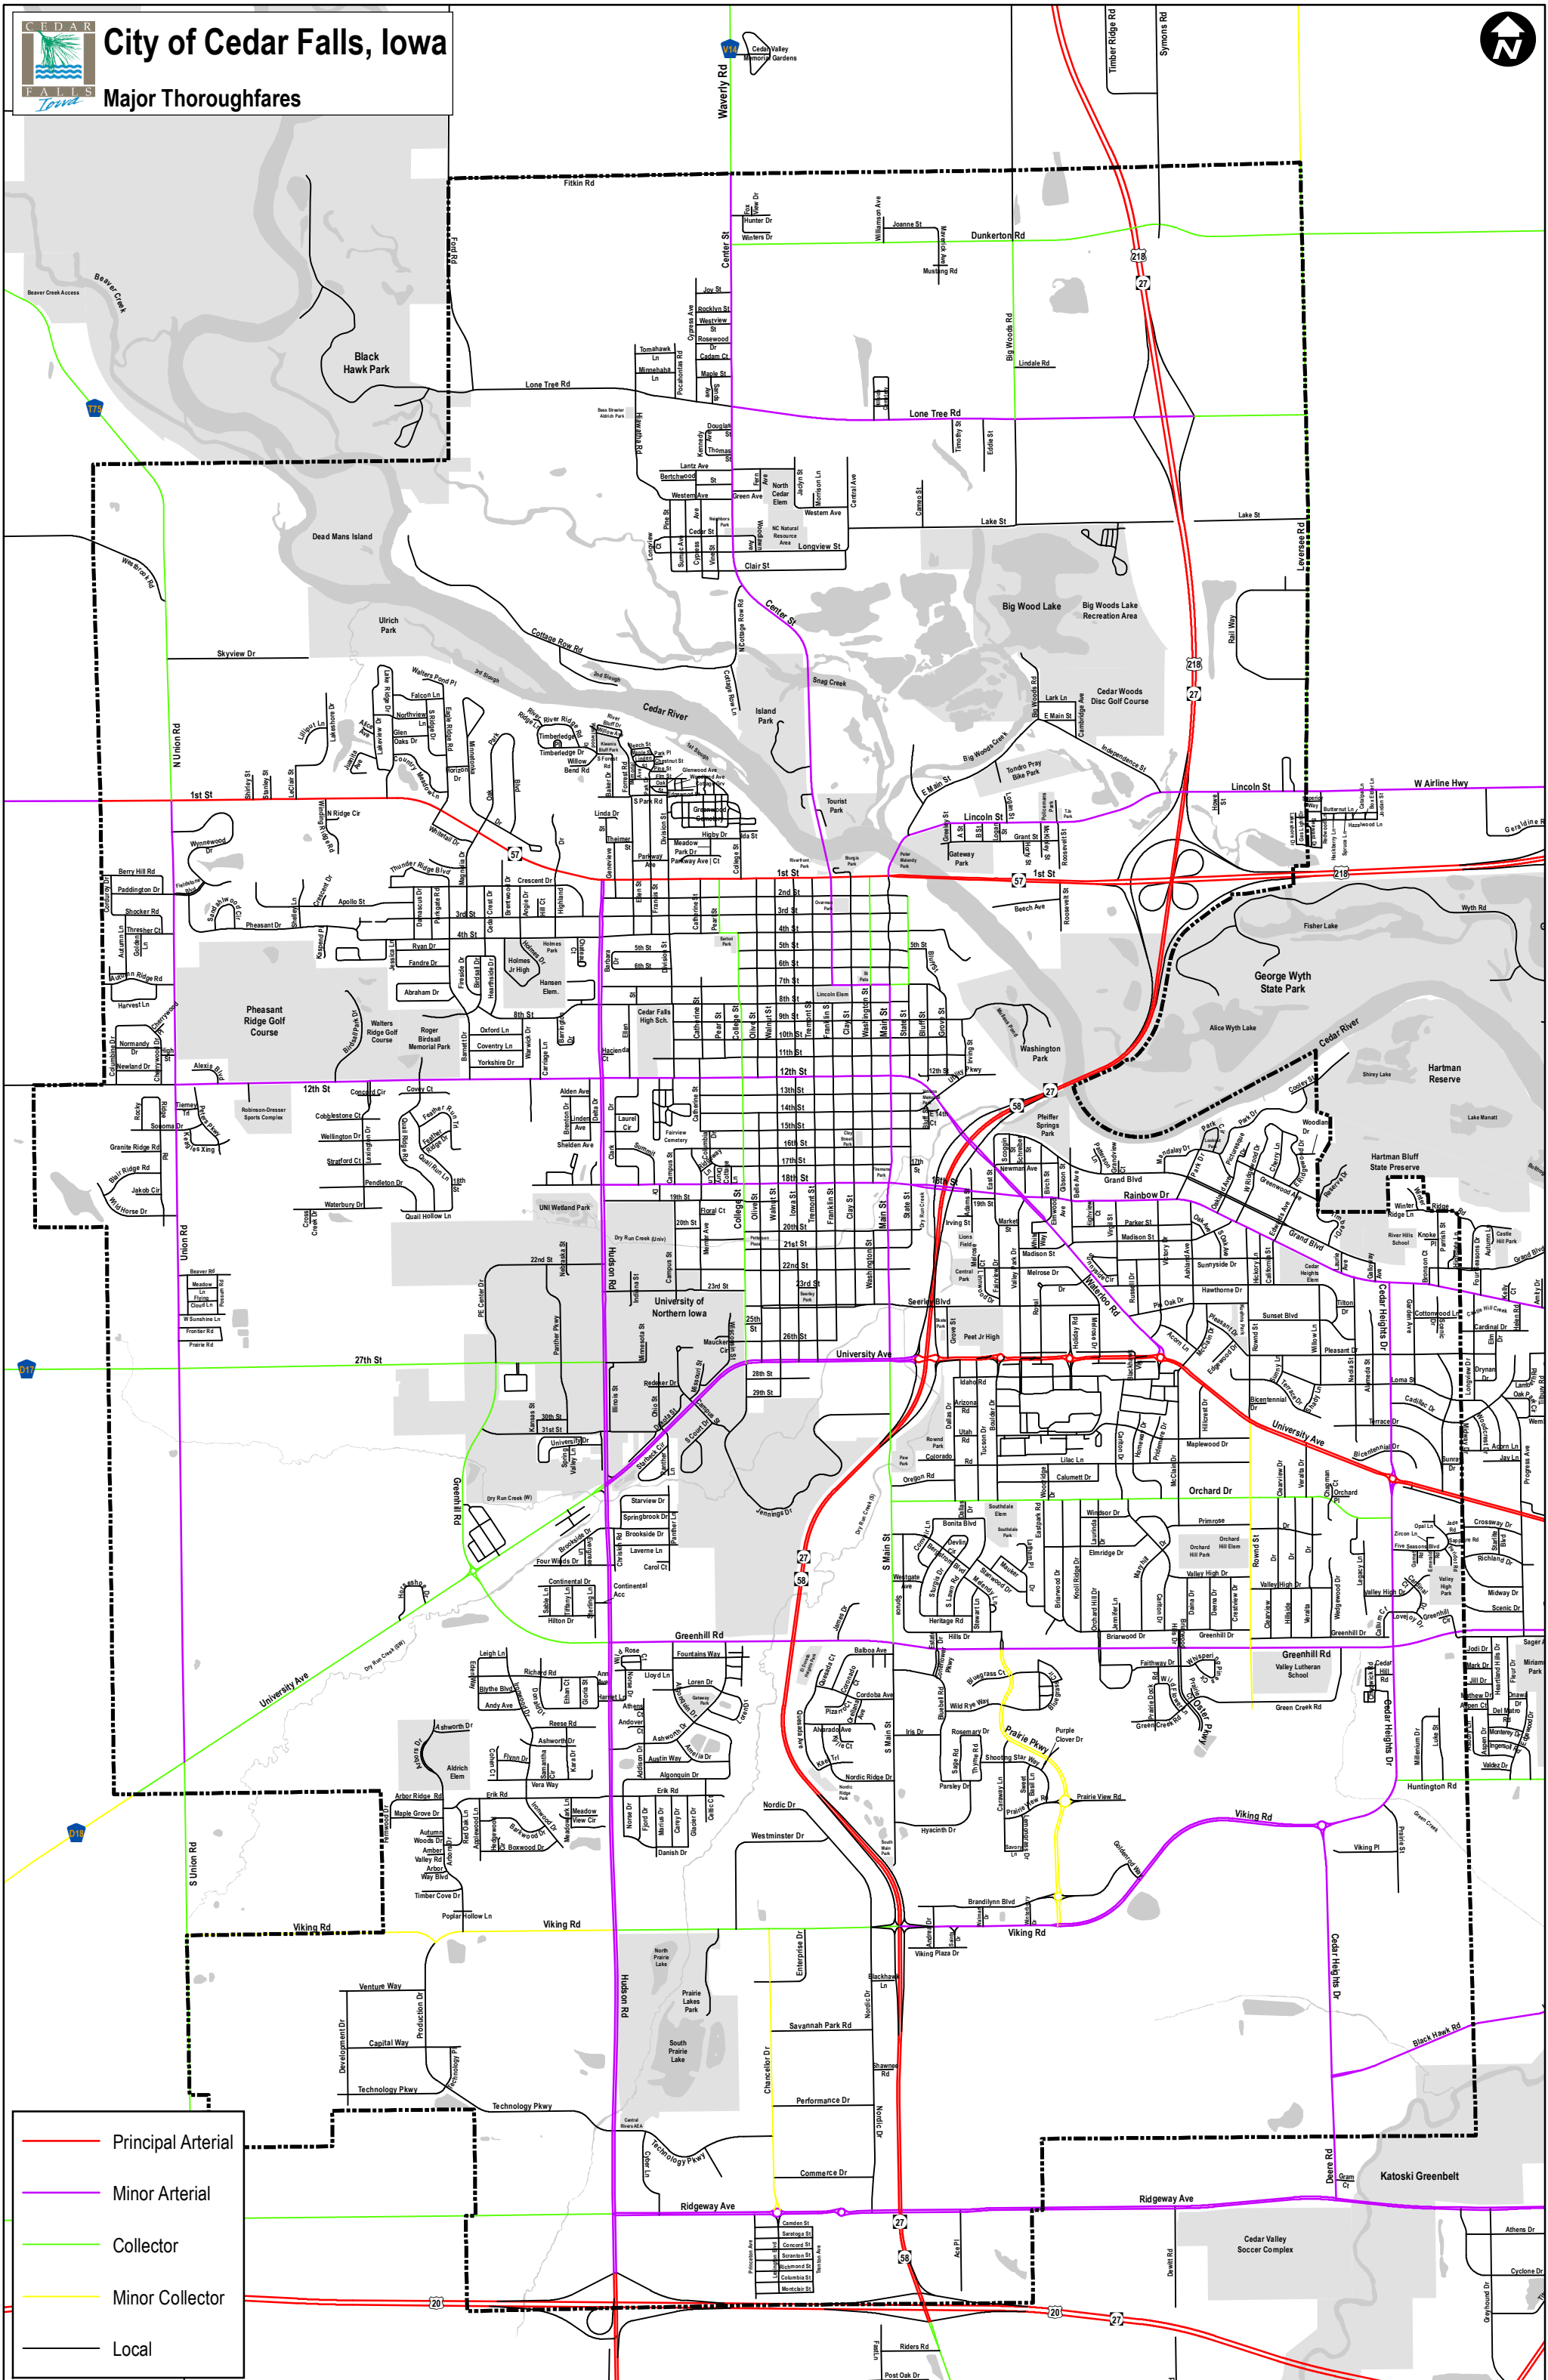

City of Cedar Falls, Iowa

Major Thoroughfares

- Principal Arterial
- Minor Arterial
- Collector
- Minor Collector
- Local