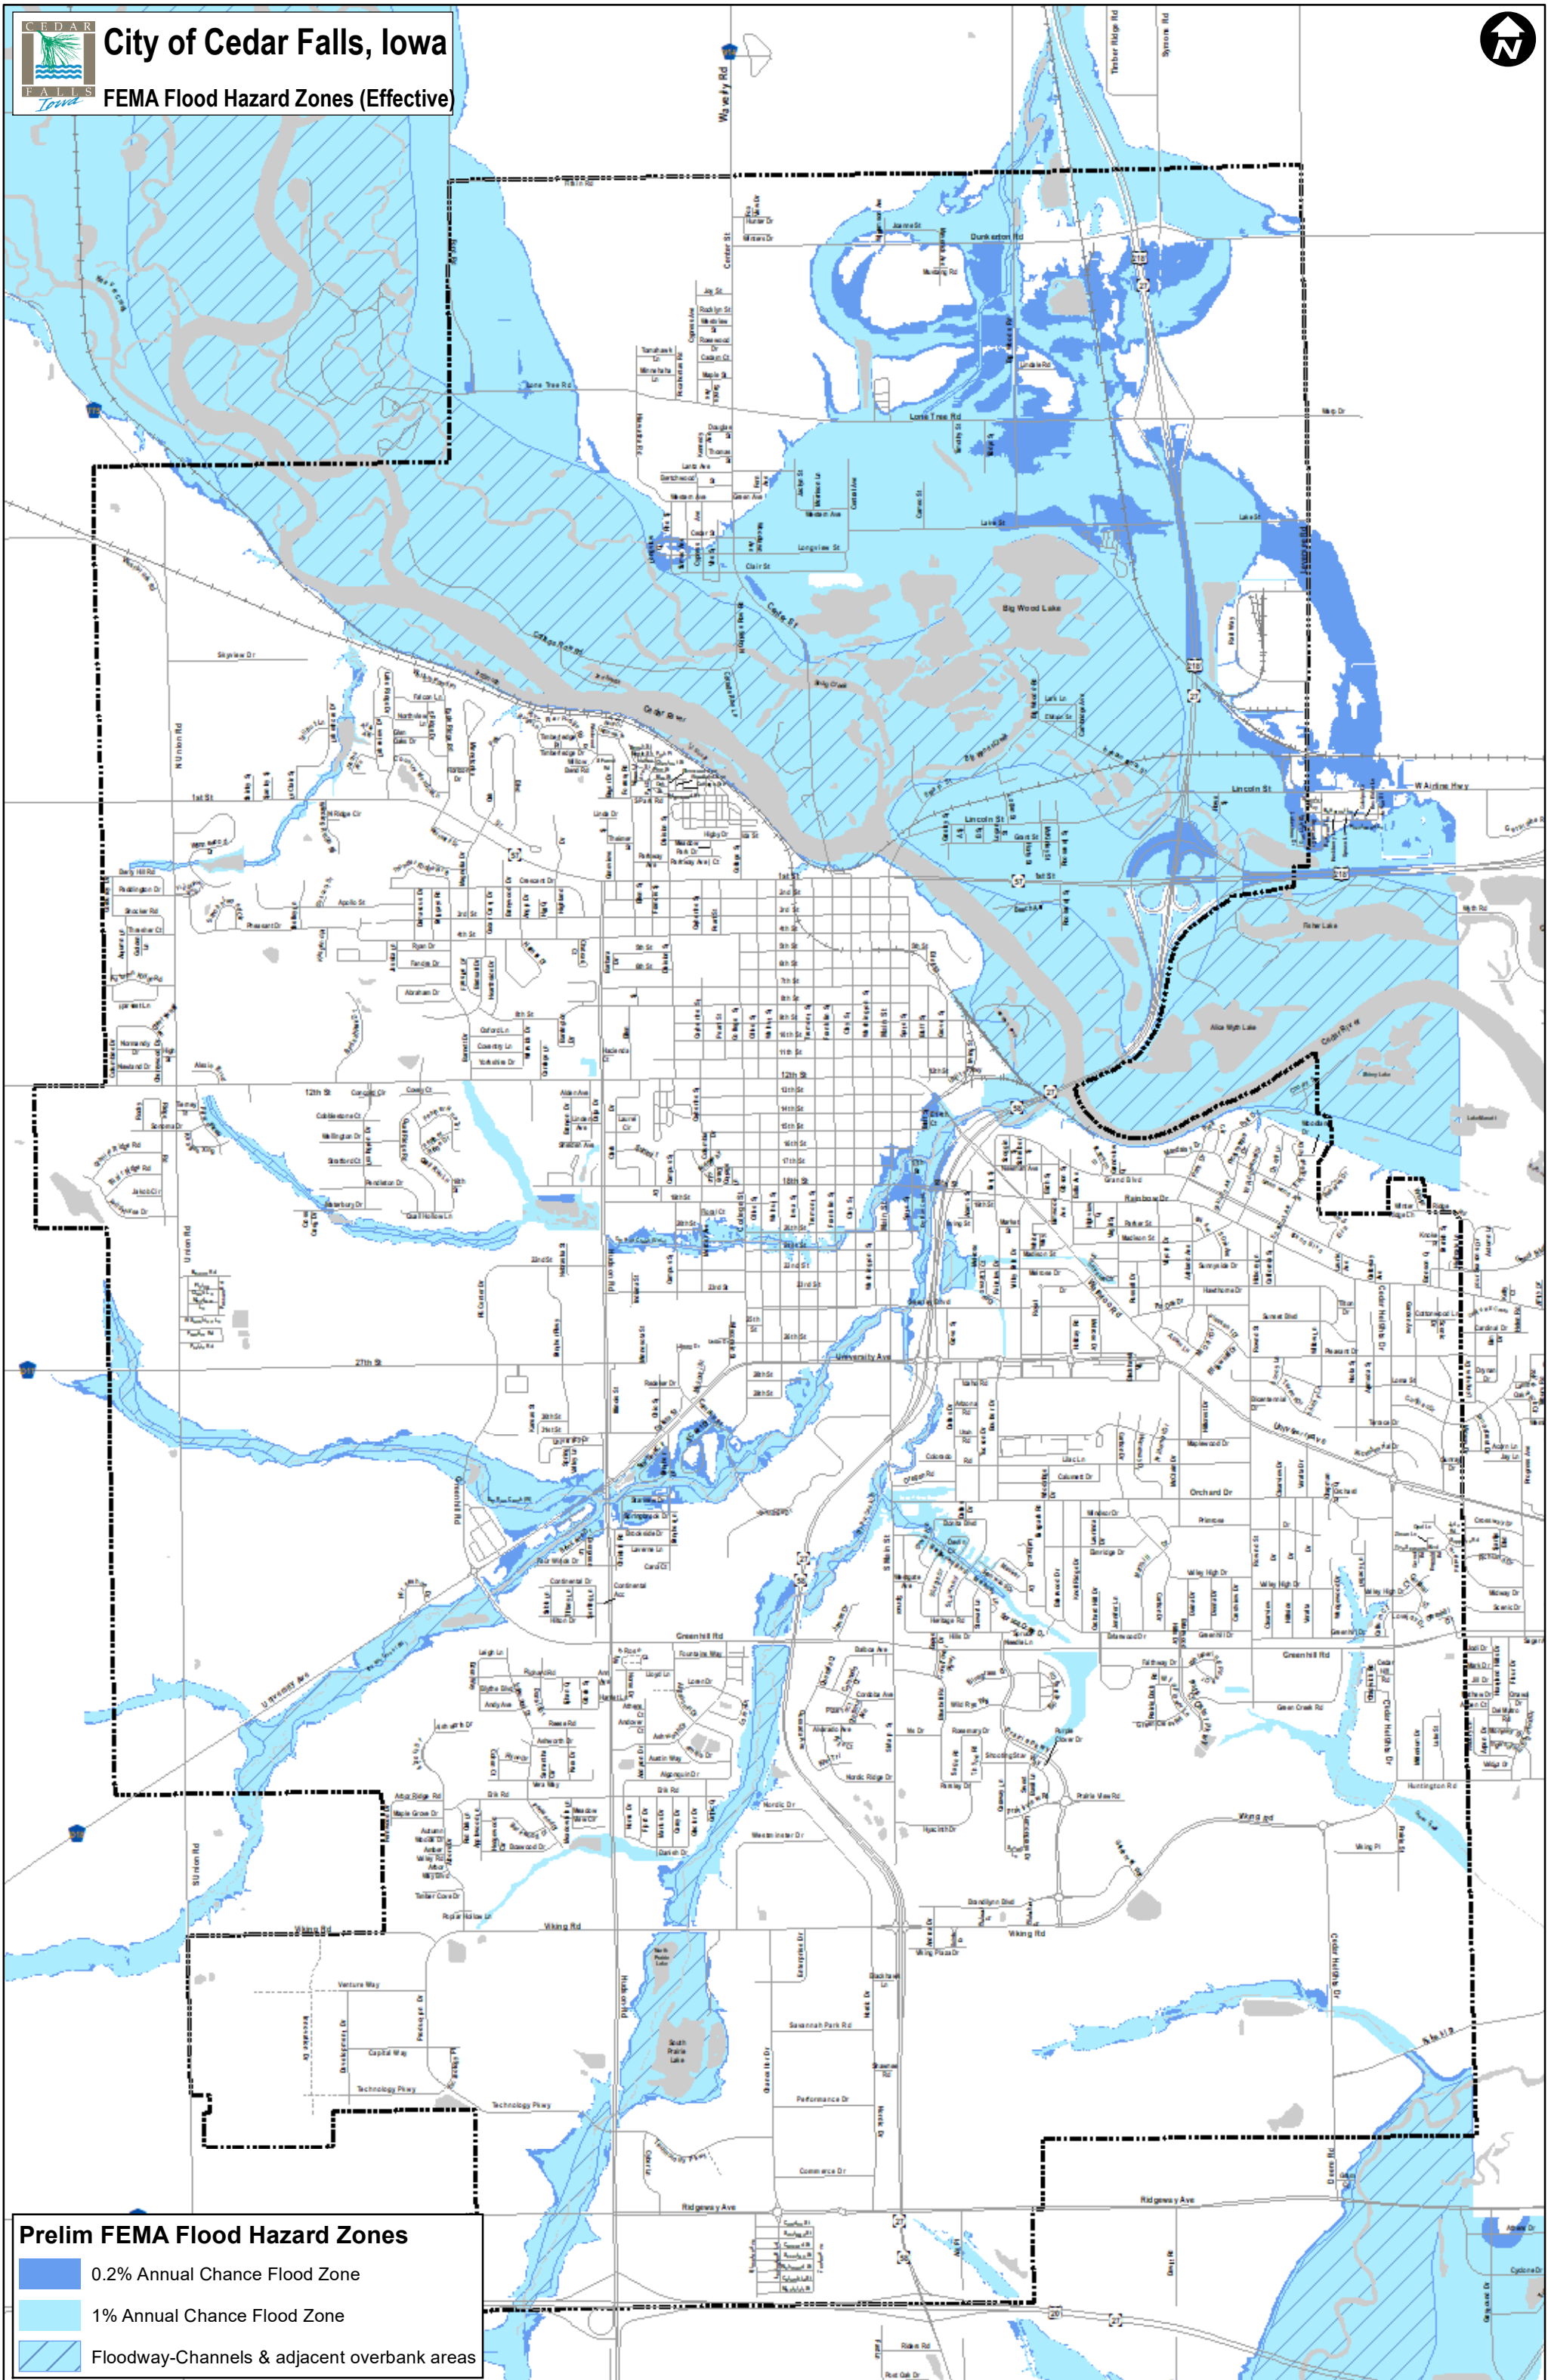

City of Cedar Falls, Iowa

FEMA Flood Hazard Zones (Effective)

Prelim FEMA Flood Hazard Zones

- 0.2% Annual Chance Flood Zone
- 1% Annual Chance Flood Zone
- Floodway-Channels & adjacent overbank areas